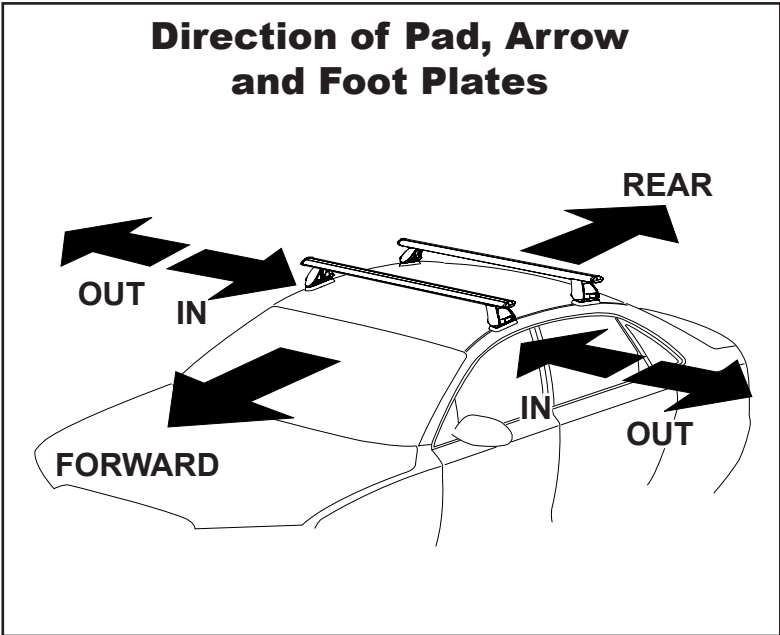

VEHICLE	Date	Measurement A	Measurement B	Load Rating (includes racks 5kg/11lbs)
Lexus IS 4dr sedan	06-13	230mm / 9,1/16"	700mm / 27,9/16"	60kg / 132lbs
Lexus IS 4dr sedan	09/05-02/13	230mm / 9,1/16"	700mm / 27,9/16"	60kg / 132lbs
Lexus IS F 4dr sedan	08-14	230mm / 9,1/16"	700mm / 27,9/16"	60kg / 132lbs