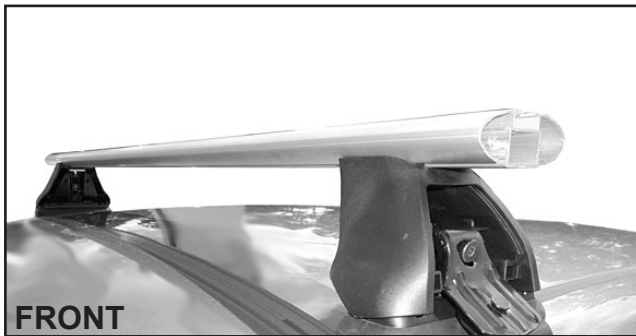

DK241 Rhino-Rack VA, Aero, Euro & HD crossbar instruction

Measurement A: CENTRE of door jamb to CENTRE arrow of leg foot plate.

Measurement B: CENTRE of Front leg foot plate arrow to CENTRE of Rear leg foot plate arrow.

Carrying capacity: Roof rack is rated to 75kg. Please refer to manufacturers handbook for your vehicles maximum roof load capacity. Always use the lower of the two figures.

If your vehicle is not listed on this fitting instruction please refer to your countries Rhino-Rack web site for the latest information.

REAR

FRONT

VEHICLE	Date	Measurement A	Measurement B	Load Rating (includes racks 5kg/11lbs)
Lexus IS 4dr sedan	06-13	230mm / 9,1/16"	700mm / 27,9/16"	60kg / 132lbs
Lexus IS 4dr sedan	09/05-02/13	230mm / 9,1/16"	700mm / 27,9/16"	60kg / 132lbs
Lexus IS F 4dr sedan	08-14	230mm / 9,1/16"	700mm / 27,9/16"	60kg / 132lbs