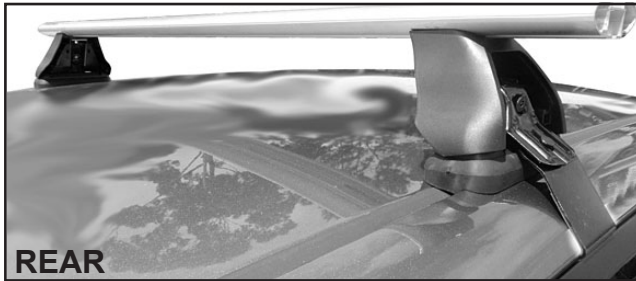

DK241 Rhino-Rack VA, Aero, Euro & HD crossbar instruction

Measurement A: CENTRE of door jamb to CENTRE arrow of leg foot plate.

Measurement B: CENTRE of Front leg foot plate arrow to CENTRE of Rear leg foot plate arrow.

Carrying capacity: Roof rack is rated to 75kg. Please refer to manufacturers handbook for your vehicles maximum roof load capacity. Always use the lower of the two figures.

If your vehicle is not listed on this fitting instruction please refer to your countries Rhino-Rack web site for the latest information.