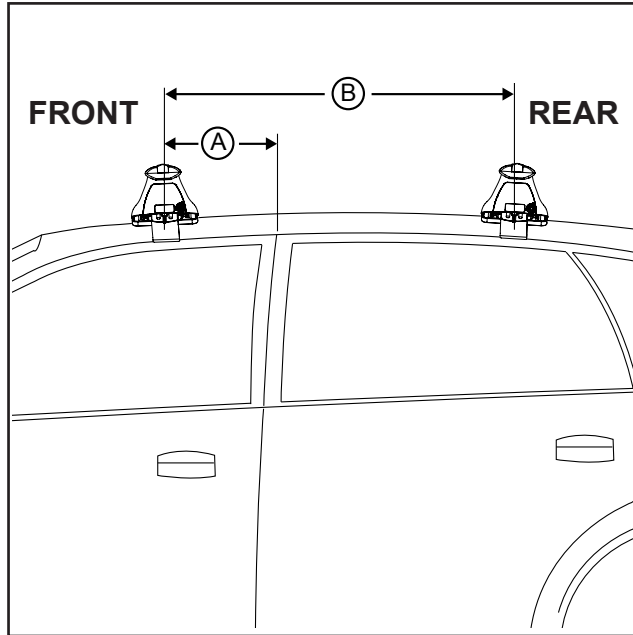

VEHICLE	Date	Measurement A	Measurement B	Load Rating (includes racks 5kg/11lbs)
Lexus IS 4dr sedan	06-13	230mm / 9,1/16"	700mm / 27,9/16"	60kg / 132lbs
Lexus IS 4dr sedan	09/05-02/13	230mm / 9,1/16"	700mm / 27,9/16"	60kg / 132lbs
Lexus IS F 4dr sedan	08-14	230mm / 9,1/16"	700mm / 27,9/16"	60kg / 132lbs