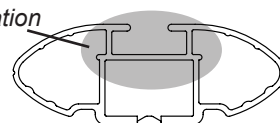

## IDENTIFICATION CHART

VA crossbar

AERO crossbar

EURO crossbar

HD crossbar

### REAR CROSSBAR

Vehicle	Date	Crossbar	FRONT CROSSBAR					REAR CROSSBAR						
			Front Right Pad/ Clamp	Front Left Pad/ Clamp	Measurement strip length per side	Measurement strip length per side	Measurement Distance ( x )	Foot plate arrow direction	Rear Right Pad/ Clamp	Rear Left Pad/ Clamp	Measurement strip length per side	Measurement strip length per side	Measurement Distance ( x )	Foot plate arrow direction
Lexus IS 4dr sedan	06-13	1180mm	M282 SUB0368	M281 SUB0368	148mm	93mm	864mm / 34,1/64"	OUT	M284 SUB0262	M283 SUB0262	140mm	85mm	848mm / 33,25/64"	OUT
			Arrow FORWARD						Arrow FORWARD					
Lexus IS 4dr sedan	09/05-02/13	1180mm	M282 SUB0368	M281 SUB0368	148mm	93mm	864mm / 34,1/64"	OUT	M284 SUB0262	M283 SUB0262	140mm	85mm	848mm / 33,25/64"	OUT
			Arrow FORWARD						Arrow FORWARD					
Lexus IS F 4dr sedan	08-14	1180mm	M282 SUB0368	M281 SUB0368	148mm	93mm	864mm / 34,1/64"	OUT	M284 SUB0262	M283 SUB0262	140mm	85mm	848mm / 33,25/64"	OUT
			Arrow FORWARD						Arrow FORWARD					