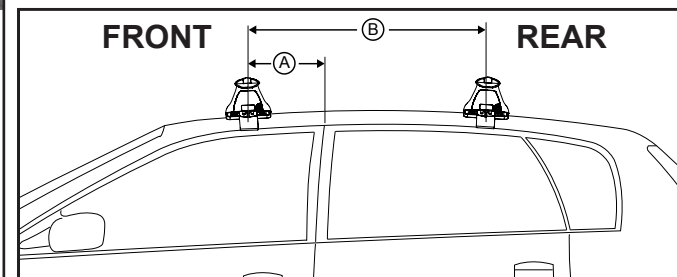

# DK239 Rhino-Rack VA, Aero, Euro & HD crossbar instruction

Vehicle	Date	Crossbar	FRONT CROSSBAR					REAR CROSSBAR						
			Front Right Pad/ Clamp	Front Left Pad/ Clamp	Measurement strip length per side	Measurement strip length per side	Measurement Distance ( x )	Foot plate arrow direction	Rear Right Pad/ Clamp	Rear Left Pad/ Clamp	Measurement strip length per side	Measurement strip length per side	Measurement Distance ( x )	Foot plate arrow direction
Kia Spectra5 5dr hatch	2004-2009	1180mm	M368 SUB0149	M368 SUB0149	165mm	110mm	898mm / 35,23/64"	OUT	M368 SUB0370	M368 SUB0370	159mm	104mm	886mm / 34,7/8"	OUT
			Arrow OUT						Arrow OUT					

# DK239 Rhino-Rack VA, Aero, Euro & HD crossbar instruction

**Measurement A:** CENTRE of door jamb to CENTRE arrow of leg foot plate.

**Measurement B:** CENTRE of Front leg foot plate arrow to CENTRE of Rear leg foot plate arrow.

**Fitting note:**

- Pad M368, FRONT Left of vehicle - Arrow facing outward.
- Pad M368, FRONT Right of vehicle - Arrow facing outward.
- Pad M368, REAR Right of vehicle - Arrow facing outward.
- Pad M368, REAR Left of vehicle - Arrow facing outward.

**Fitting note:**

Front left pad M368 shown in position.

**Direction of Pad, Arrow and Foot Plates**

VEHICLE	Date	Measurement A	Measurement B	Load Rating (includes racks 5kg/ 11lbs)
Kia Spectra5 5dr hatch	2004-2009	220mm / 8,21/32"	700mm / 27,9/16"	50kg / 110lbs