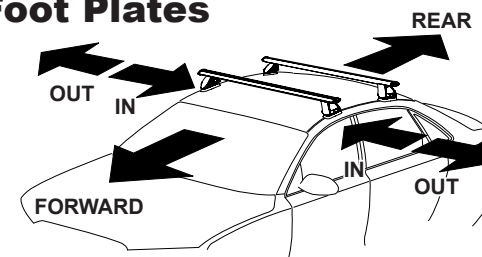

**Fitting note:**

- Pad M368, FRONT Left of vehicle - Arrow facing outward.
- Pad M368, FRONT Right of vehicle - Arrow facing outward.
- Pad M368, REAR Right of vehicle - Arrow facing outward.
- Pad M368, REAR Left of vehicle - Arrow facing outward.

**Fitting note:**

Front left pad M368 shown in position.

**Direction of Pad, Arrow and Foot Plates**

VEHICLE	Date	Measurement A	Measurement B	Load Rating (includes racks 5kg/ 11lbs)
Kia Spectra5 5dr hatch	2004-2009	220mm / 8,21/32"	700mm / 27,9/16"	50kg / 110lbs