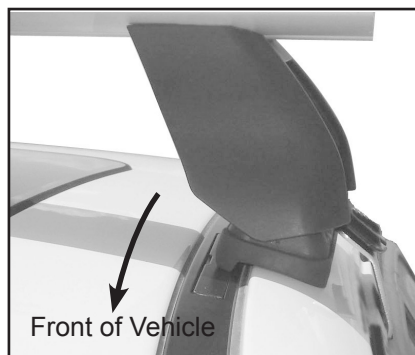

DK239 Rhino-Rack VA, Aero, Euro & HD crossbar instruction

Measurement A: CENTRE of door jamb to CENTRE arrow of leg foot plate.

Measurement B: CENTRE of Front leg foot plate arrow to CENTRE of Rear leg foot plate arrow.

Carrying capacity: Roof rack is rated to 75kg. Please refer to manufacturers handbook for your vehicles maximum roof load capacity. Always use the lower of the two figures.

If your vehicle is not listed on this fitting instruction please refer to your countries Rhino-Rack web site for the latest information.

Fitting note:

- Pad M368, FRONT Left of vehicle - Arrow facing outward.
- Pad M368, FRONT Right of vehicle - Arrow facing outward.
- Pad M368, REAR Right of vehicle - Arrow facing outward.
- Pad M368, REAR Left of vehicle - Arrow facing outward.

Fitting note:

Front left pad M368 shown in position.