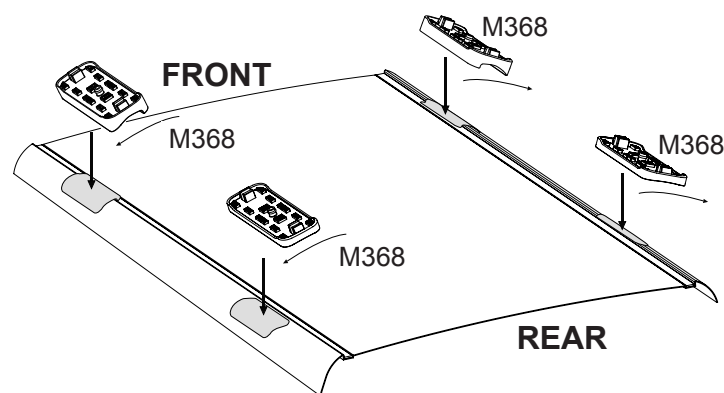

# DK239 Rhino-Rack VA, Aero, Euro & HD crossbar instruction

Vehicle	Date	Crossbar	FRONT CROSSBAR					REAR CROSSBAR						
			Front Right Pad/ Clamp	Front Left Pad/ Clamp	Measurement strip length per side	Measurement strip length per side	Measurement Distance ( x )	Foot plate arrow direction	Rear Right Pad/ Clamp	Rear Left Pad/ Clamp	Measurement strip length per side	Measurement strip length per side	Measurement Distance ( x )	Foot plate arrow direction
Kia Spectra5 5dr hatch	2004-2009	1180mm	M368 SUB0149	M368 SUB0149	165mm	110mm	898mm / 35,23/64"	OUT	M368 SUB0370	M368 SUB0370	159mm	104mm	886mm / 34,7/8"	OUT
			Arrow OUT						Arrow OUT					

# DK239 Rhino-Rack VA, Aero, Euro & HD crossbar instruction

**Measurement A:** CENTRE of door jamb to CENTRE arrow of leg foot plate.

**Measurement B:** CENTRE of Front leg foot plate arrow to CENTRE of Rear leg foot plate arrow.

**Fitting note:**

- Pad M368, FRONT Left of vehicle - Arrow facing outward.
- Pad M368, FRONT Right of vehicle - Arrow facing outward.
- Pad M368, REAR Right of vehicle - Arrow facing outward.
- Pad M368, REAR Left of vehicle - Arrow facing outward.

**Fitting note:**

Front left pad M368 shown in position.

**Direction of Pad, Arrow and Foot Plates**

VEHICLE	Date	Measurement A	Measurement B	Load Rating (includes racks 5kg/ 11lbs)
Kia Spectra5 5dr hatch	2004-2009	220mm / 8,21/32"	700mm / 27,9/16"	50kg / 110lbs