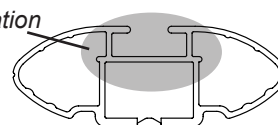

DK232 Rhino-Rack VA, Aero, Euro & HD crossbar instruction

IDENTIFICATION CHART

VA crossbar

AERO crossbar

EURO crossbar

HD crossbar

FRONT CROSSBAR

REAR CROSSBAR

Vehicle	Date	Crossbar	FRONT CROSSBAR					REAR CROSSBAR						
			Front Right Pad/ Clamp	Front Left Pad/ Clamp	Measurement strip length per side	Measurement strip length per side	Measurement Distance (x)	Foot plate arrow direction	Rear Right Pad/ Clamp	Rear Left Pad/ Clamp	Measurement strip length per side	Measurement strip length per side	Measurement Distance (x)	Foot plate arrow direction
Infiniti EX 4dr SUV	2008-13	1180mm	M506 SUB0151	M505 SUB0151	195mm	140mm	958mm / 37,23/32"	OUT	M505 SUB0369	M506 SUB0369	177mm	122mm	922mm / 36,19/64"	OUT
			Arrow OUT						Arrow OUT					
Nissan Versa N17 4dr sedan	2012-	1180mm	M506 SUB0151	M505 SUB0151	144mm	89mm	856mm / 33,45/64"	OUT	M505 SUB0369	M506 SUB0369	142mm	87mm	852mm / 33,35/64"	OUT
			Arrow OUT						Arrow OUT					
Nissan Almera N17 4dr sedan	08/12-	1180mm	M506 SUB0151	M505 SUB0151	144mm	89mm	856mm / 33,45/64"	OUT	M505 SUB0369	M506 SUB0369	142mm	87mm	852mm / 33,35/64"	OUT
			Arrow OUT						Arrow OUT					
Infiniti QX50 4dr SUV	14-	1180mm	M506 SUB0151	M505 SUB0151	195mm	140mm	958mm / 37,23/32"	OUT	M505 SUB0369	M506 SUB0369	177mm	122mm	922mm / 36,19/64"	OUT
			Arrow OUT						Arrow OUT					

DK232 Rhino-Rack VA, Aero, Euro & HD crossbar instruction

Measurement A: CENTRE of door jamb to CENTRE arrow of leg foot plate.

Measurement B: CENTRE of Front leg foot plate arrow to CENTRE of Rear leg foot plate arrow.