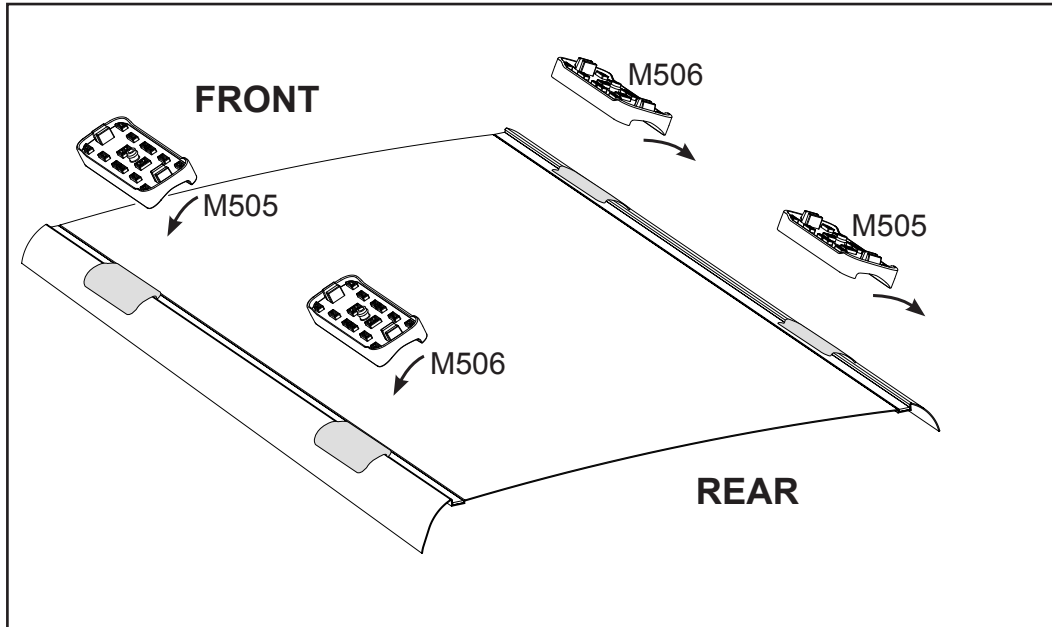

Vehicle	Date	Crossbar	FRONT CROSSBAR					REAR CROSSBAR						
			Front Right Pad/ Clamp	Front Left Pad/ Clamp	Measurement strip length per side	Measurement strip length per side	Measurement Distance (x)	Foot plate arrow direction	Rear Right Pad/ Clamp	Rear Left Pad/ Clamp	Measurement strip length per side	Measurement strip length per side	Measurement Distance (x)	Foot plate arrow direction
Infiniti EX 4dr SUV	2008-13	1180mm	M506 SUB0151	M505 SUB0151	195mm	140mm	958mm / 37,23/32"	OUT	M505 SUB0369	M506 SUB0369	177mm	122mm	922mm / 36,19/64"	OUT
			Arrow OUT						Arrow OUT					
Nissan Versa N17 4dr sedan	2012-	1180mm	M506 SUB0151	M505 SUB0151	144mm	89mm	856mm / 33,45/64"	OUT	M505 SUB0369	M506 SUB0369	142mm	87mm	852mm / 33,35/64"	OUT
			Arrow OUT						Arrow OUT					
Nissan Almera N17 4dr sedan	08/12-	1180mm	M506 SUB0151	M505 SUB0151	144mm	89mm	856mm / 33,45/64"	OUT	M505 SUB0369	M506 SUB0369	142mm	87mm	852mm / 33,35/64"	OUT
			Arrow OUT						Arrow OUT					
Infiniti QX50 4dr SUV	14-	1180mm	M506 SUB0151	M505 SUB0151	195mm	140mm	958mm / 37,23/32"	OUT	M505 SUB0369	M506 SUB0369	177mm	122mm	922mm / 36,19/64"	OUT
			Arrow OUT						Arrow OUT					

DK232 Rhino-Rack VA, Aero, Euro & HD crossbar instruction

Measurement A: CENTRE of door jamb to CENTRE arrow of leg foot plate.

Measurement B: CENTRE of Front leg foot plate arrow to CENTRE of Rear leg foot plate arrow.

VEHICLE	Date	Measurement A	Measurement B	Load Rating (includes racks 5kg/ 11lbs)
Infiniti EX 4dr SUV	2008-2013	160mm / 6,19/64"	700mm / 27,9/16"	45kg / 100lbs
Nissan Versa N17 4dr sedan	2012-	270mm / 10,5/8"	700mm / 27,9/16"	75kg / 165lbs
Nissan Almera N17 4dr sedan	08/12-	270mm / 10,5/8"	700mm / 27,9/16"	75kg / 165lbs
Infiniti QX50 4dr SUV	2014-	160mm / 6,19/64"	700mm / 27,9/16"	45kg / 100lbs