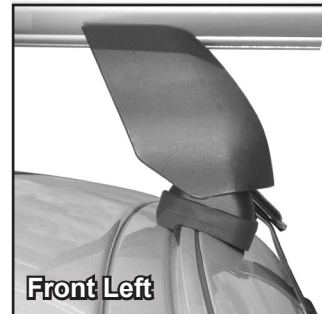

DK232 Rhino-Rack VA, Aero, Euro & HD crossbar instruction

Measurement A: CENTRE of door jamb to CENTRE arrow of leg foot plate.

Measurement B: CENTRE of Front leg foot plate arrow to CENTRE of Rear leg foot plate arrow.

Carrying capacity: Roof rack is rated to 75kg. Please refer to manufacturers handbook for your vehicles maximum roof load capacity. Always use the lower of the two figures.

If your vehicle is not listed on this fitting instruction please refer to your countries Rhino-Rack web site for the latest information.

VEHICLE	Date	Measurement A	Measurement B	Load Rating (includes racks 5kg/ 11lbs)
Infiniti EX 4dr SUV	2008-2013	160mm / 6,19/64"	700mm / 27,9/16"	45kg / 100lbs
Nissan Versa N17 4dr sedan	2012-	270mm / 10,5/8"	700mm / 27,9/16"	75kg / 165lbs
Nissan Almera N17 4dr sedan	08/12-	270mm / 10,5/8"	700mm / 27,9/16"	75kg / 165lbs
Infiniti QX50 4dr SUV	2014-	160mm / 6,19/64"	700mm / 27,9/16"	45kg / 100lbs