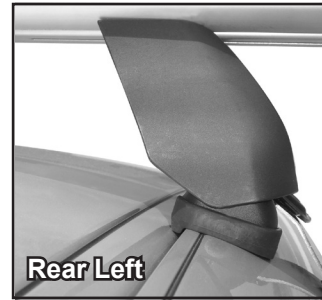

DK232 Rhino-Rack VA, Aero, Euro & HD crossbar instruction

Measurement A: CENTRE of door jamb to CENTRE arrow of leg foot plate.

Measurement B: CENTRE of Front leg foot plate arrow to CENTRE of Rear leg foot plate arrow.

Carrying capacity: Roof rack is rated to 75kg. Please refer to manufacturers handbook for your vehicles maximum roof load capacity. Always use the lower of the two figures.

If your vehicle is not listed on this fitting instruction please refer to your countries Rhino-Rack web site for the latest information.

VEHICLE	Date	Measurement A	Measurement B	Load Rating (includes racks 5kg/ 11lbs)
Infiniti EX 4dr SUV	2008-2013	160mm / 6,19/64"	700mm / 27,9/16"	45kg / 100lbs
Nissan Versa N17 4dr sedan	2012-	270mm / 10,5/8"	700mm / 27,9/16"	75kg / 165lbs
Nissan Almera N17 4dr sedan	08/12-	270mm / 10,5/8"	700mm / 27,9/16"	75kg / 165lbs
Infiniti QX50 4dr SUV	2014-	160mm / 6,19/64"	700mm / 27,9/16"	45kg / 100lbs