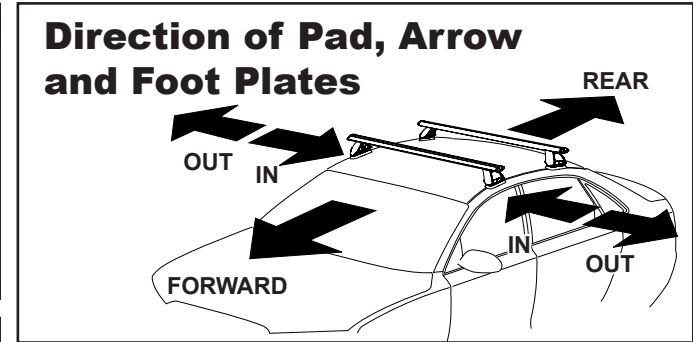

DK232 Rhino-Rack VA, Aero, Euro & HD crossbar instruction

Measurement A: CENTRE of door jamb to CENTRE arrow of leg foot plate.

Measurement B: CENTRE of Front leg foot plate arrow to CENTRE of Rear leg foot plate arrow.

Carrying capacity: Roof rack is rated to 75kg. Please refer to manufacturers handbook for your vehicles maximum roof load capacity. Always use the lower of the two figures.

If your vehicle is not listed on this fitting instruction please refer to your countries Rhino-Rack web site for the latest information.

VEHICLE	Date	Measurement A	Measurement B	Load Rating (includes racks 5kg/ 11lbs)
Infiniti EX 4dr SUV	2008-2013	160mm / 6,19/64"	700mm / 27,9/16"	45kg / 100lbs
Nissan Versa N17 4dr sedan	2012-	270mm / 10,5/8"	700mm / 27,9/16"	75kg / 165lbs
Nissan Almera N17 4dr sedan	08/12-	270mm / 10,5/8"	700mm / 27,9/16"	75kg / 165lbs
Infiniti QX50 4dr SUV	2014-	160mm / 6,19/64"	700mm / 27,9/16"	45kg / 100lbs