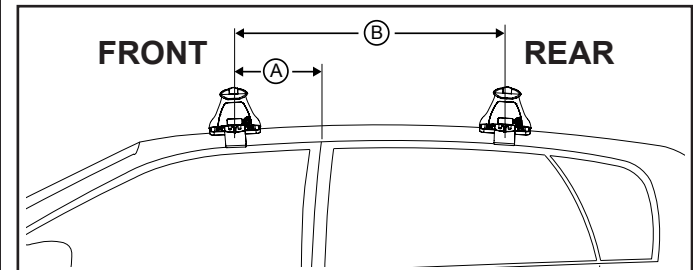

DK232 Rhino-Rack VA, Aero, Euro & HD crossbar instruction

Measurement A: CENTRE of door jamb to CENTRE arrow of leg foot plate.

Measurement B: CENTRE of Front leg foot plate arrow to CENTRE of Rear leg foot plate arrow.

Carrying capacity: Roof rack is rated to 75kg. Please refer to manufacturers handbook for your vehicles maximum roof load capacity. Always use the lower of the two figures.

If your vehicle is not listed on this fitting instruction please refer to your countries Rhino-Rack web site for the latest information.

VEHICLE	Date	Measurement A	Measurement B	Load Rating (includes racks 5kg/ 11lbs)
Infiniti EX 4dr SUV	2008-2013	160mm / 6,19/64"	700mm / 27,9/16"	45kg / 100lbs
Nissan Versa N17 4dr sedan	2012-	270mm / 10,5/8"	700mm / 27,9/16"	75kg / 165lbs
Nissan Almera N17 4dr sedan	08/12-	270mm / 10,5/8"	700mm / 27,9/16"	75kg / 165lbs
Infiniti QX50 4dr SUV	2014-	160mm / 6,19/64"	700mm / 27,9/16"	45kg / 100lbs