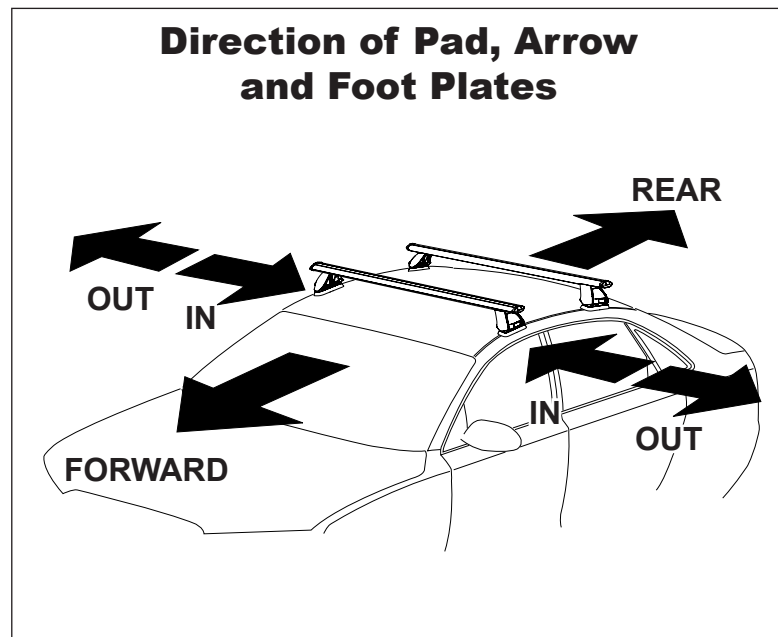

DK226 Rhino-Rack VA, Aero, Euro & HD crossbar instruction

Measurement A: CENTRE of door jamb to CENTRE arrow of leg foot plate.

Measurement B: CENTRE of Front leg foot plate arrow to CENTRE of Rear leg foot plate arrow.

Carrying capacity: Roof rack is rated to 75kg. Please refer to manufacturers handbook for your vehicles maximum roof load capacity. Always use the lower of the two figures.

If your vehicle is not listed on this fitting instruction please refer to your countries Rhino-Rack web site for the latest information.

VEHICLE	Date	Measurement A	Measurement B	Load Rating (includes racks 5kg/ 11lbs)
Chevrolet Equinox LS SUV	2010 on	300mm / 11,13/16"	700mm / 27,9/16"	60kg / 132lbs