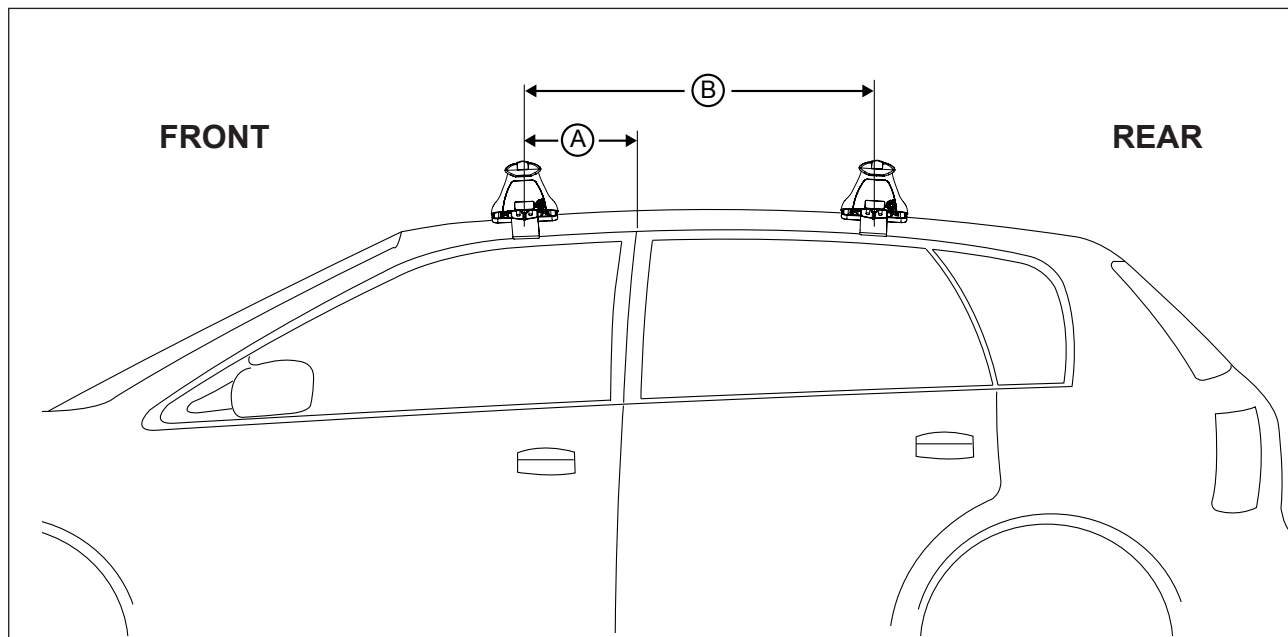

DK226 Rhino-Rack VA, Aero, Euro & HD crossbar instruction

Measurement A: CENTRE of door jamb to CENTRE arrow of leg foot plate.

Measurement B: CENTRE of Front leg foot plate arrow to CENTRE of Rear leg foot plate arrow.

Carrying capacity: Roof rack is rated to 75kg. Please refer to manufacturers handbook for your vehicles maximum roof load capacity. Always use the lower of the two figures.

If your vehicle is not listed on this fitting instruction please refer to your countries Rhino-Rack web site for the latest information.

VEHICLE	Date	Measurement A	Measurement B	Load Rating (includes racks 5kg/ 11lbs)
Chevrolet Equinox LS SUV	2010 on	300mm / 11,13/16"	700mm / 27,9/16"	60kg / 132lbs