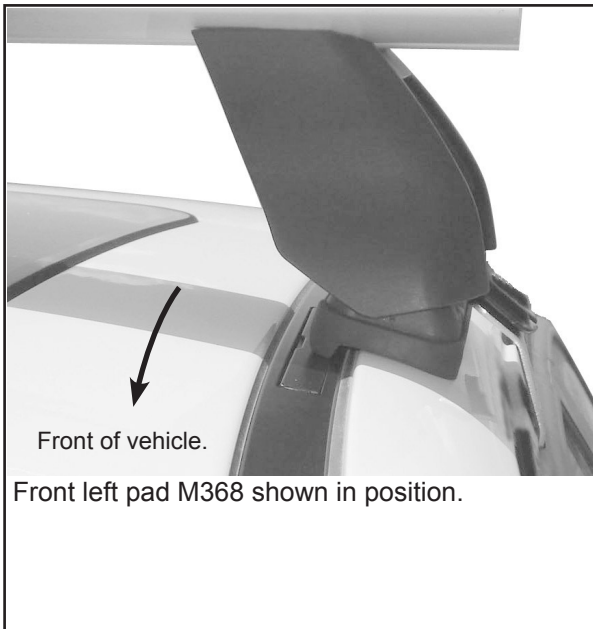

DK222 Rhino-Rack VA, Aero, Euro & HD crossbar instruction

Measurement A: CENTRE of door jamb to CENTRE arrow of leg foot plate.

Measurement B: CENTRE of Front leg foot plate arrow to CENTRE of Rear leg foot plate arrow.

Carrying capacity: Roof rack is rated to 75kg. Please refer to manufacturers handbook for your vehicles maximum roof load capacity. Always use the lower of the two figures.

If your vehicle is not listed on this fitting instruction please refer to your countries Rhino-Rack web site for the latest information.

VEHICLE	Date	Measurement A	Measurement B	Load Rating (includes racks 5kg/ 11lbs)
BMW 3 series E90 4dr sedan	05-11	240mm / 9,29/64"	670mm / 26,13/32"	50kg / 110lbs