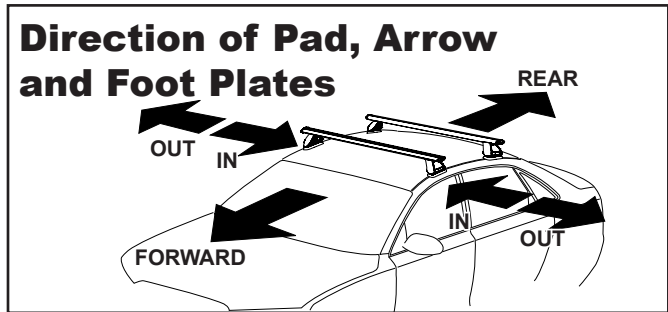

DK222 Rhino-Rack VA, Aero, Euro & HD crossbar instruction

Measurement A: CENTRE of door jamb to CENTRE arrow of leg foot plate.

Measurement B: CENTRE of Front leg foot plate arrow to CENTRE of Rear leg foot plate arrow.

Carrying capacity: Roof rack is rated to 75kg. Please refer to manufacturers handbook for your vehicles maximum roof load capacity. Always use the lower of the two figures.

If your vehicle is not listed on this fitting instruction please refer to your countries Rhino-Rack web site for the latest information.

VEHICLE	Date	Measurement A	Measurement B	Load Rating (includes racks 5kg/ 11lbs)
BMW 3 series E90 4dr sedan	05-11	240mm / 9,29/64"	670mm / 26,13/32"	50kg / 110lbs