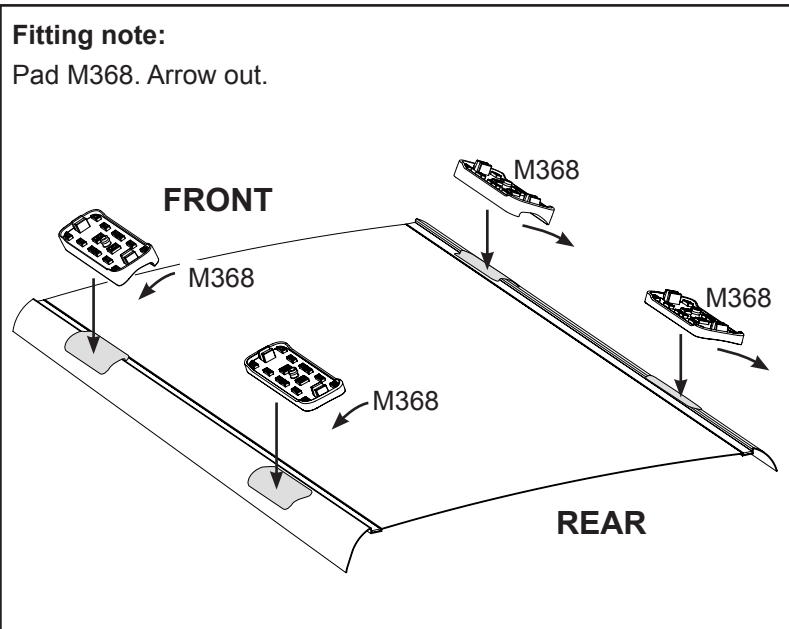

DK222 Rhino-Rack VA, Aero, Euro & HD crossbar instruction

Vehicle	Date	Crossbar	FRONT CROSSBAR					REAR CROSSBAR						
			Front Right Pad/ Clamp	Front Left Pad/ Clamp	Measurement strip length per side	Measurement strip length per side	Measurement Distance (x)	Foot plate arrow direction	Rear Right Pad/ Clamp	Rear Left Pad/ Clamp	Measurement strip length per side	Measurement strip length per side	Measurement Distance (x)	Foot plate arrow direction
BMW 3 series E90 4dr sedan	05-11	1180mm	M368 SUB0379	M368 SUB0379	199mm	144mm	966mm / 38,1/32"	OUT	M368 SUB0379	M368 SUB0379	201mm	146mm	970mm / 38,3/16"	OUT
			Arrow OUT						Arrow OUT					

DK222 Rhino-Rack VA, Aero, Euro & HD crossbar instruction

Measurement A: CENTRE of door jamb to CENTRE arrow of leg foot plate.

Measurement B: CENTRE of Front leg foot plate arrow to CENTRE of Rear leg foot plate arrow.

VEHICLE	Date	Measurement A	Measurement B	Load Rating (includes racks 5kg/ 11lbs)
BMW 3 series E90 4dr sedan	05-11	240mm / 9,29/64"	670mm / 26,13/32"	50kg / 110lbs