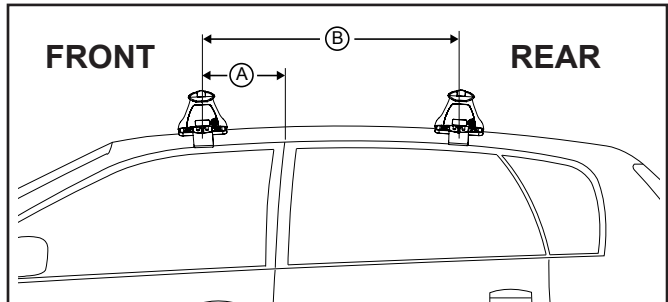

DK222 Rhino-Rack VA, Aero, Euro & HD crossbar instruction

Measurement A: CENTRE of door jamb to CENTRE arrow of leg foot plate.

Measurement B: CENTRE of Front leg foot plate arrow to CENTRE of Rear leg foot plate arrow.

Carrying capacity: Roof rack is rated to 75kg. Please refer to manufacturers handbook for your vehicles maximum roof load capacity. Always use the lower of the two figures.

If your vehicle is not listed on this fitting instruction please refer to your countries Rhino-Rack web site for the latest information.

VEHICLE	Date	Measurement A	Measurement B	Load Rating (includes racks 5kg/ 11lbs)
BMW 3 series E90 4dr sedan	05-11	240mm / 9,29/64"	670mm / 26,13/32"	50kg / 110lbs