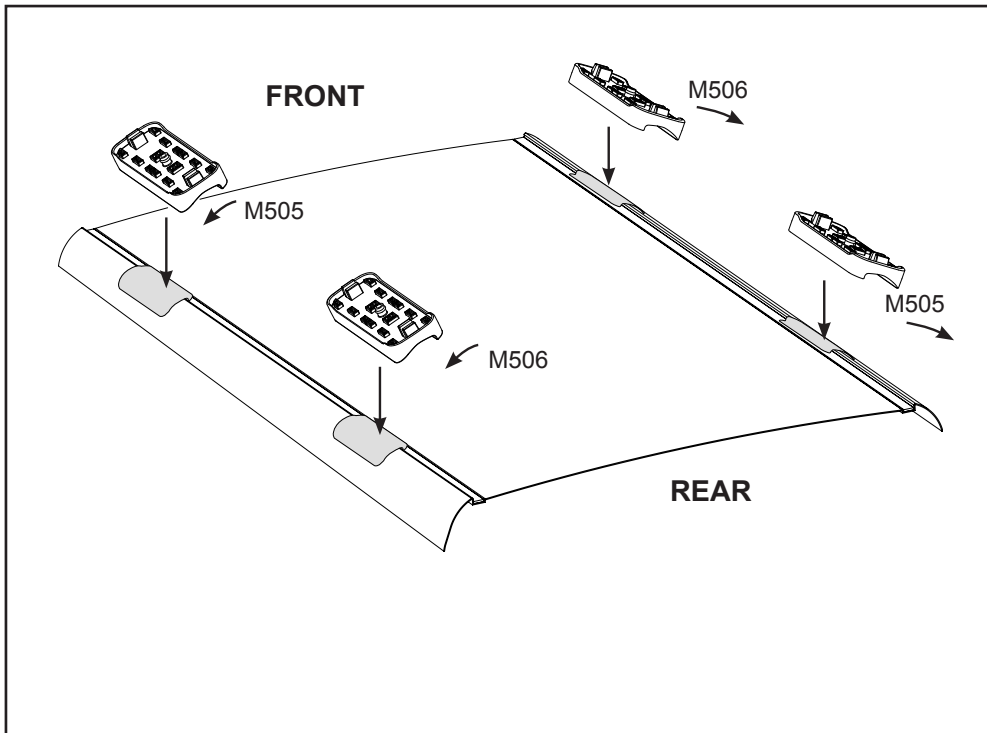

CROSSBAR IDENTIFICATION

VA crossbar

EURO crossbar

HD crossbar

Vehicle	Date	Crossbar	FRONT CROSSBAR						REAR CROSSBAR					
			Front Right Pad/Clamp	Front Left Pad/Clamp	Measurement strip length per side	Measurement strip length per side	Measurement Distance (x)	Foot plate arrow direction	Rear Right Pad/Clamp	Rear Left Pad/Clamp	Measurement strip length per side	Measurement strip length per side	Measurement Distance (x)	Foot plate arrow direction
Kia Spectra 4dr sedan	04-09	1180mm	M506 SUB0151	M505 SUB0151	164mm	109mm	896mm / 35,9/32"	OUT	M505 SUB0151	M506 SUB0151	162mm	107mm	892mm / 35,1/8"	OUT
			Pad Arrow OUT						Pad Arrow OUT					
Mazda Protegé 4dr sedan	99-03	1180mm	M506 SUB0151	M505 SUB0151	169mm	114mm	906mm / 35,43/64"	OUT	M505 SUB0151	M506 SUB0151	173mm	118mm	914mm / 35,63/64"	OUT
			Pad Arrow OUT						Pad Arrow OUT					
Mazda 323 Protegé 4dr sedan	9/98-12/03	1180mm	M506 SUB0151	M505 SUB0151	169mm	114mm	906mm / 35,43/64"	OUT	M505 SUB0151	M506 SUB0151	173mm	118mm	914mm / 35,63/64"	OUT
			Pad Arrow OUT						Pad Arrow OUT					

Rhino Rack 2500 Series - DK212 instruction

CONTROLLED

Measurement A: CENTRE of door jamb to CENTRE arrow of leg foot plate.

Measurement B: CENTRE of Front leg foot plate arrow to CENTRE of Rear leg foot plate arrow.

Carrying capacity: Roof rack is rated to 75kg. Please refer to manufacturers handbook for your vehicles maximum roof load capacity. Always use the lower of the two figures.

If your vehicle is not listed on this fitting instruction please refer to your countries Rhino-Rack web site for the latest information.