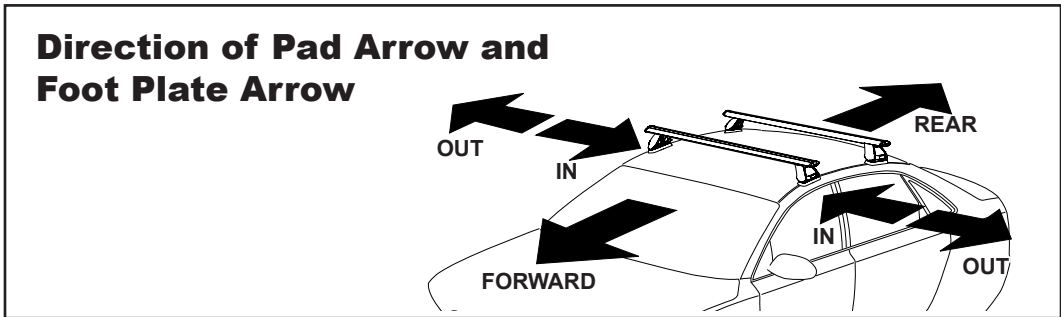

Rhino Rack 2500 Series - DK212 instruction

CONTROLLED

Measurement A: CENTRE of door jamb to CENTRE arrow of leg foot plate.

Measurement B: CENTRE of Front leg foot plate arrow to CENTRE of Rear leg foot plate arrow.

Carrying capacity: Roof rack is rated to 75kg. Please refer to manufacturers handbook for your vehicles maximum roof load capacity. Always use the lower of the two figures.

If your vehicle is not listed on this fitting instruction please refer to your countries Rhino-Rack web site for the latest information.

VEHICLE	Date	Measurement A	Measurement B	Load Rating (includes racks 5kg/ 11lbs)
Kia Spectra 4dr sedan	04-09	200mm / 7,7/8"	650mm / 25,19/32"	75kg / 165lbs
Mazda Protegé 4dr sedan	99-03	210mm / 8,17/64"	660mm / 25,63/64"	75kg / 165lbs
Mazda 323 Protegé 4dr sedan	9/98-12/03	210mm / 8,17/64"	660mm / 25,63/64"	75kg / 165lbs