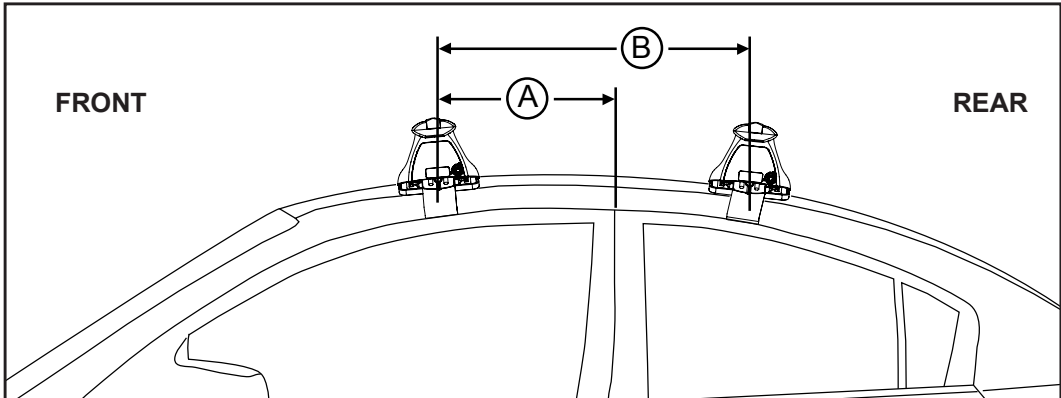

Rhino Rack 2500 Series - DK212 instruction

CONTROLLED

Measurement A: CENTRE of door jamb to CENTRE arrow of leg foot plate.

Measurement B: CENTRE of Front leg foot plate arrow to CENTRE of Rear leg foot plate arrow.

Carrying capacity: Roof rack is rated to 75kg. Please refer to manufacturers handbook for your vehicles maximum roof load capacity. Always use the lower of the two figures.

If your vehicle is not listed on this fitting instruction please refer to your countries Rhino-Rack web site for the latest information.

VEHICLE	Date	Measurement A	Measurement B	Load Rating (includes racks 5kg/ 11lbs)
Kia Spectra 4dr sedan	04-09	200mm / 7,7/8"	650mm / 25,19/32"	75kg / 165lbs
Mazda Protegé 4dr sedan	99-03	210mm / 8,17/64"	660mm / 25,63/64"	75kg / 165lbs
Mazda 323 Protegé 4dr sedan	9/98-12/03	210mm / 8,17/64"	660mm / 25,63/64"	75kg / 165lbs