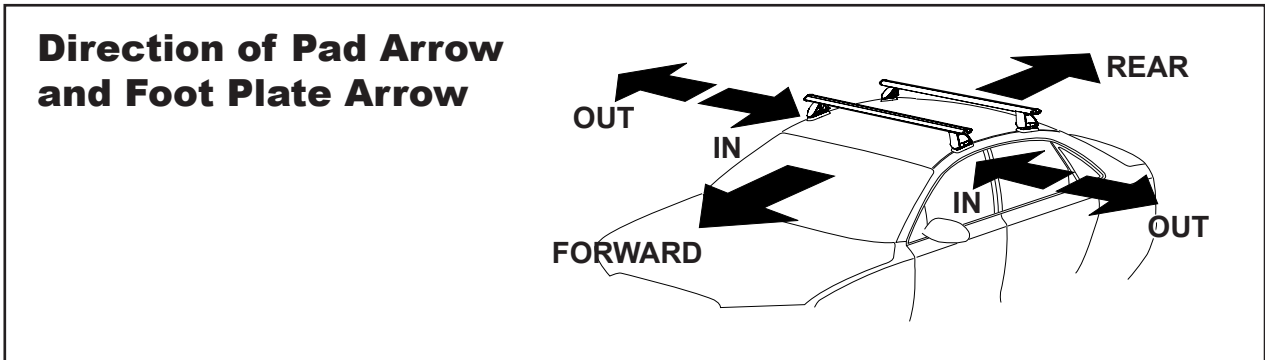

Rhino-Rack 2500 Series - DK209 instruction

CONTROLLED

Measurement A: CENTRE of door jamb to CENTRE arrow of leg foot plate.

Measurement B: CENTRE of Front leg foot plate arrow to CENTRE of Rear leg foot plate arrow.

Carrying capacity: Roof rack is rated to 75kg. Please refer to manufacturers handbook for your vehicles maximum roof load capacity. Always use the lower of the two figures.

If your vehicle is not listed on this fitting instruction please refer to your countries Rhino-Rack web site for the latest information.

VEHICLE	Date	Measurement A	Measurement B	Load Rating (includes racks 5kg/ 11lbs)
BMW 7 Series F01/F02 4dr Sedan	09-15	230mm / 9,1/16"	700mm / 27,9/16"	75kg / 165lbs