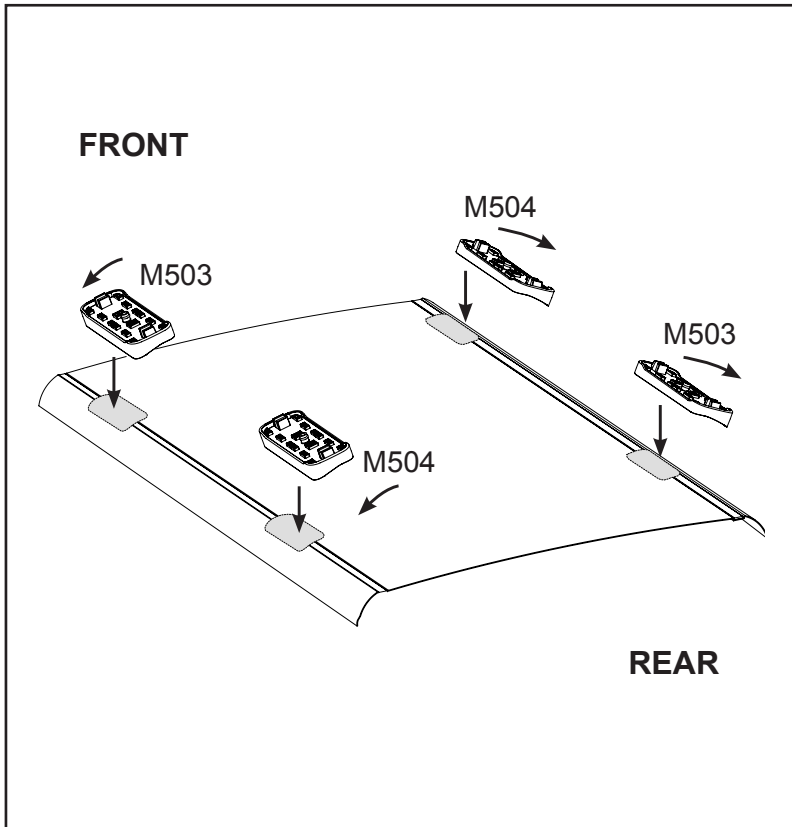

**CROSSBAR IDENTIFICATION**

**VA crossbar**

**EURO crossbar**

**HD crossbar**

Vehicle	Date	Crossbar	FRONT CROSSBAR					REAR CROSSBAR						
			Front Right Pad/Clamp	Front Left Pad/Clamp	Measurement strip length per side	Measurement strip length per side	Measurement Distance (x)	Foot plate arrow direction	Rear Right Pad/Clamp	Rear Left Pad/Clamp	Measurement strip length per side	Measurement strip length per side	Measurement Distance (x)	Foot plate arrow direction
BMW 7 Series F01/F02 4dr Sedan	09-15	1260mm	M504 SUB0155	M503 SUB0155	203mm	90mm	1054mm / 41,1/2"	OUT	M503 SUB0155	M504 SUB0155	195mm	82mm	1038mm / 40,7/8"	OUT
			Pad Arrow Out						Pad Arrow Out					

# Rhino-Rack 2500 Series - DK209 instruction

**CONTROLLED**

**Measurement A:** CENTRE of door jamb to CENTRE arrow of leg foot plate.

**Measurement B:** CENTRE of Front leg foot plate arrow to CENTRE of Rear leg foot plate arrow.

VEHICLE	Date	Measurement A	Measurement B	Load Rating (includes racks 5kg/ 11lbs)
BMW 7 Series F01/F02 4dr Sedan	09-15	230mm / 9,1/16"	700mm / 27,9/16"	75kg / 165lbs