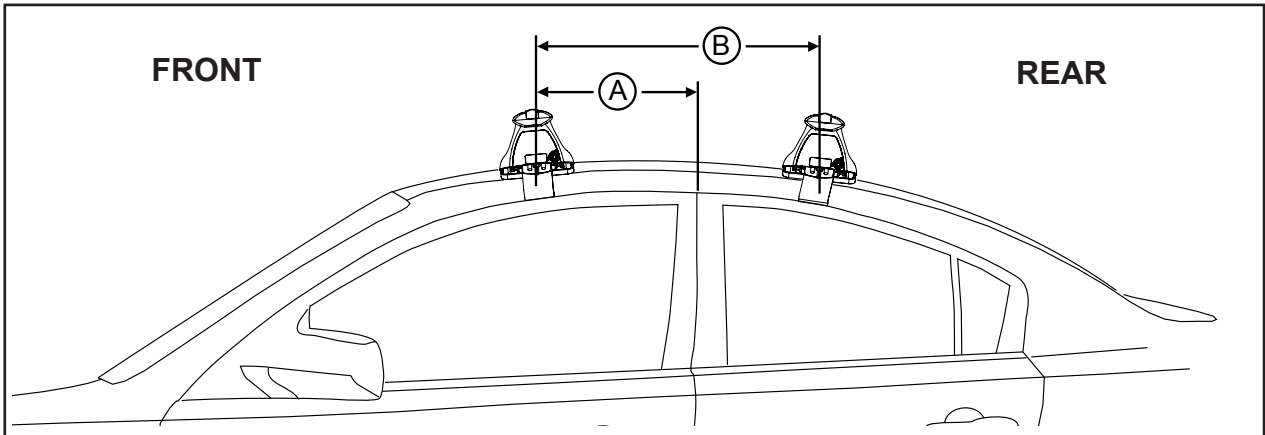

Rhino-Rack 2500 Series - DK209 instruction

CONTROLLED

Measurement A: CENTRE of door jamb to CENTRE arrow of leg foot plate.

Measurement B: CENTRE of Front leg foot plate arrow to CENTRE of Rear leg foot plate arrow.

Carrying capacity: Roof rack is rated to 75kg. Please refer to manufacturers handbook for your vehicles maximum roof load capacity. Always use the lower of the two figures.

If your vehicle is not listed on this fitting instruction please refer to your countries Rhino-Rack web site for the latest information.

VEHICLE	Date	Measurement A	Measurement B	Load Rating (includes racks 5kg/ 11lbs)
BMW 7 Series F01/F02 4dr Sedan	09-15	230mm / 9,1/16"	700mm / 27,9/16"	75kg / 165lbs