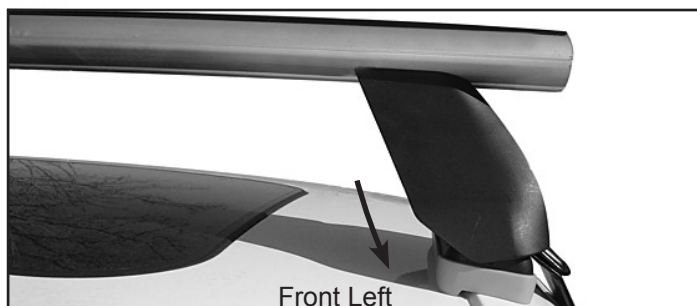

Direction of Pad, Arrow and Foot Plates

VEHICLE	Date	Measurement A	Measurement B	Load Rating (includes racks 5kg/11lbs)
Audi A4 (B8) 4dr sedan (AU/NZ)	04/08-	280mm / 11,1/32"	700mm / 27,9/16"	75kg / 165lbs
Audi A4 (B8) 4dr sedan (EUR)	08-	280mm / 11,1/32"	700mm / 27,9/16"	75kg / 165lbs
Audi A4 (B8) 4dr sedan (USA)	09-	280mm / 11,1/32"	700mm / 27,9/16"	75kg / 165lbs
Audi S4 (B8) 4dr sedan	09-	280mm / 11,1/32"	700mm / 27,9/16"	75kg / 165lbs