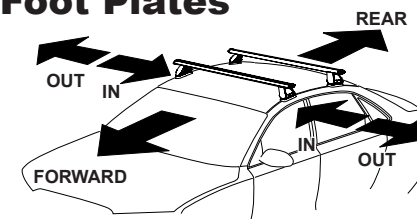

Direction of Pad, Arrow and Foot Plates

VEHICLE	Date	Measurement A	Measurement B	Load Rating (includes racks 5kg/11lbs)
Audi A4 (B8) 4dr sedan (AU/NZ)	04/08-	280mm / 11,1/32"	700mm / 27,9/16"	75kg / 165lbs
Audi A4 (B8) 4dr sedan (EUR)	08-	280mm / 11,1/32"	700mm / 27,9/16"	75kg / 165lbs
Audi A4 (B8) 4dr sedan (USA)	09-	280mm / 11,1/32"	700mm / 27,9/16"	75kg / 165lbs
Audi S4 (B8) 4dr sedan	09-	280mm / 11,1/32"	700mm / 27,9/16"	75kg / 165lbs