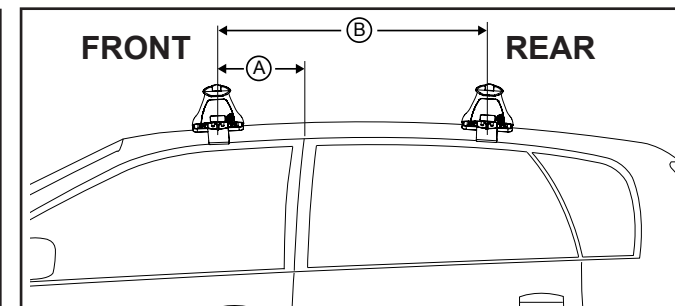

Direction of Pad, Arrow and Foot Plates

VEHICLE	Date	Measurement A	Measurement B	Load Rating (includes racks 5kg/11lbs)
Audi A4 (B8) 4dr sedan (AU/NZ)	04/08-	280mm / 11,1/32"	700mm / 27,9/16"	75kg / 165lbs
Audi A4 (B8) 4dr sedan (EUR)	08-	280mm / 11,1/32"	700mm / 27,9/16"	75kg / 165lbs
Audi A4 (B8) 4dr sedan (USA)	09-	280mm / 11,1/32"	700mm / 27,9/16"	75kg / 165lbs
Audi S4 (B8) 4dr sedan	09-	280mm / 11,1/32"	700mm / 27,9/16"	75kg / 165lbs