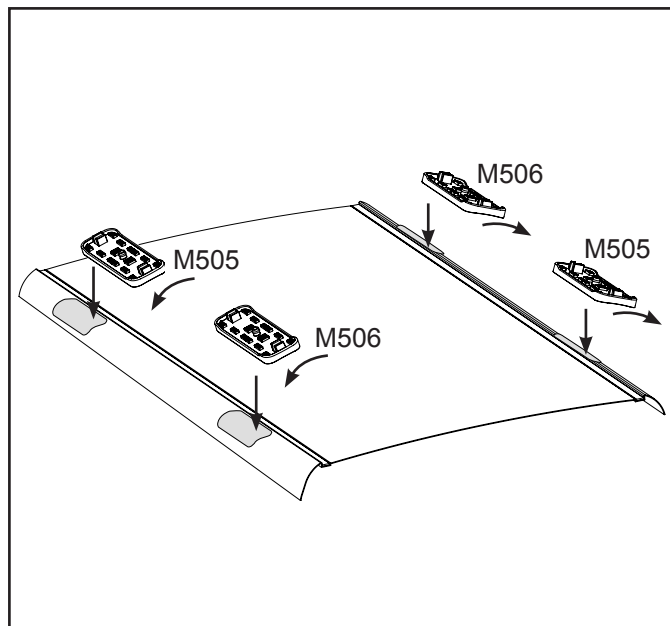

DK208 Rhino-Rack VA, Aero, Euro & HD crossbar instruction

IDENTIFICATION CHART

VA crossbar

AERO crossbar

EURO crossbar

HD crossbar

Vehicle	Date	Crossbar	FRONT CROSSBAR					REAR CROSSBAR						
			Front Right Pad/ Clamp	Front Left Pad/ Clamp	Measurement strip length per side	Measurement strip length per side	Measurement Distance (x)	Foot plate arrow direction	Rear Right Pad/ Clamp	Rear Left Pad/ Clamp	Measurement strip length per side	Measurement strip length per side	Measurement Distance (x)	Foot plate arrow direction
Audi A4 (B8) 4dr sedan (AU/ NZ)	04/08-	1180mm	M506 SUB0145	M505 SUB0145	193mm	138mm	954mm / 37,9/16"	OUT	M505 SUB0256	M506 SUB0256	166mm	111mm	900mm / 35,7/16"	OUT
			Arrow OUT						Arrow OUT					
Audi A4 (B8) 4dr sedan (EUR)	08-	1180mm	M506 SUB0145	M505 SUB0145	193mm	138mm	954mm / 37,9/16"	OUT	M505 SUB0256	M506 SUB0256	166mm	111mm	900mm / 35,7/16"	OUT
			Arrow OUT						Arrow OUT					
Audi A4 (B8) 4dr sedan (USA)	09-	1180mm	M506 SUB0145	M505 SUB0145	193mm	138mm	954mm / 37,9/16"	OUT	M505 SUB0256	M506 SUB0256	166mm	111mm	900mm / 35,7/16"	OUT
			Arrow OUT						Arrow OUT					
Audi S4 (B8) 4dr sedan	09-	1180mm	M506 SUB0145	M505 SUB0145	193mm	138mm	954mm / 37,9/16"	OUT	M505 SUB0256	M506 SUB0256	166mm	111mm	900mm / 35,7/16"	OUT
			Arrow OUT						Arrow OUT					

DK208 Rhino-Rack VA, Aero, Euro & HD crossbar instruction

Measurement A: CENTRE of door jamb to CENTRE arrow of leg foot plate.

Measurement B: CENTRE of Front leg foot plate arrow to CENTRE of Rear leg foot plate arrow.

Direction of Pad, Arrow and Foot Plates

VEHICLE	Date	Measurement A	Measurement B	Load Rating (includes racks 5kg/11lbs)
Audi A4 (B8) 4dr sedan (AU/NZ)	04/08-	280mm / 11,1/32"	700mm / 27,9/16"	75kg / 165lbs
Audi A4 (B8) 4dr sedan (EUR)	08-	280mm / 11,1/32"	700mm / 27,9/16"	75kg / 165lbs
Audi A4 (B8) 4dr sedan (USA)	09-	280mm / 11,1/32"	700mm / 27,9/16"	75kg / 165lbs
Audi S4 (B8) 4dr sedan	09-	280mm / 11,1/32"	700mm / 27,9/16"	75kg / 165lbs