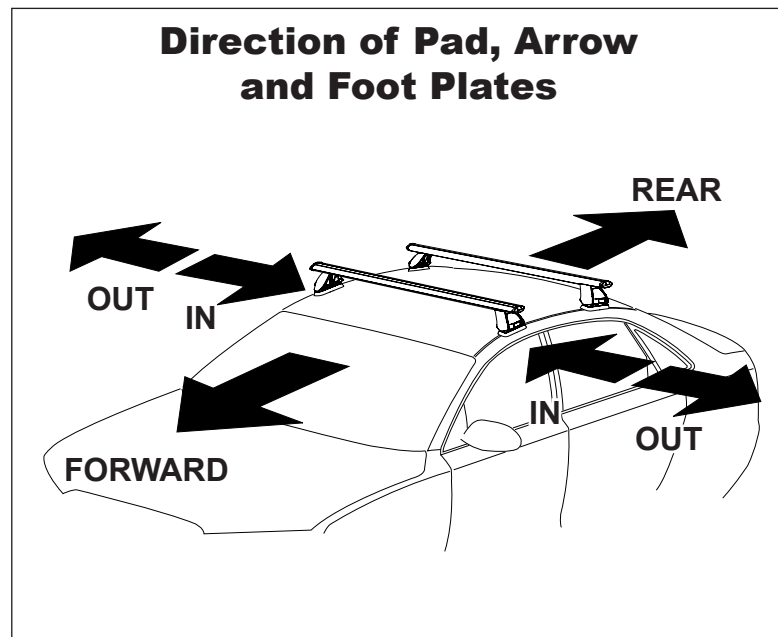

DK203 Rhino-Rack VA, Aero, Euro & HD crossbar instruction

Measurement A: CENTRE of door jamb to CENTRE arrow of leg foot plate.

Measurement B: CENTRE of Front leg foot plate arrow to CENTRE of Rear leg foot plate arrow.

Carrying capacity: Roof rack is rated to 75kg. Please refer to manufacturers handbook for your vehicles maximum roof load capacity. Always use the lower of the two figures.

If your vehicle is not listed on this fitting instruction please refer to your countries Rhino-Rack web site for the latest information.

VEHICLE	Date	Measurement A	Measurement B	Load Rating (includes racks 5kg/ 11lbs)
Infiniti FX35/37/50 5dr SUV	2009-13	210mm / 8,17/64"	700mm / 27,9/16"	75kg / 165lbs
Infiniti QX70 4dr SUV	2014-	210mm / 8,17/64"	700mm / 27,9/16"	75kg / 165lbs