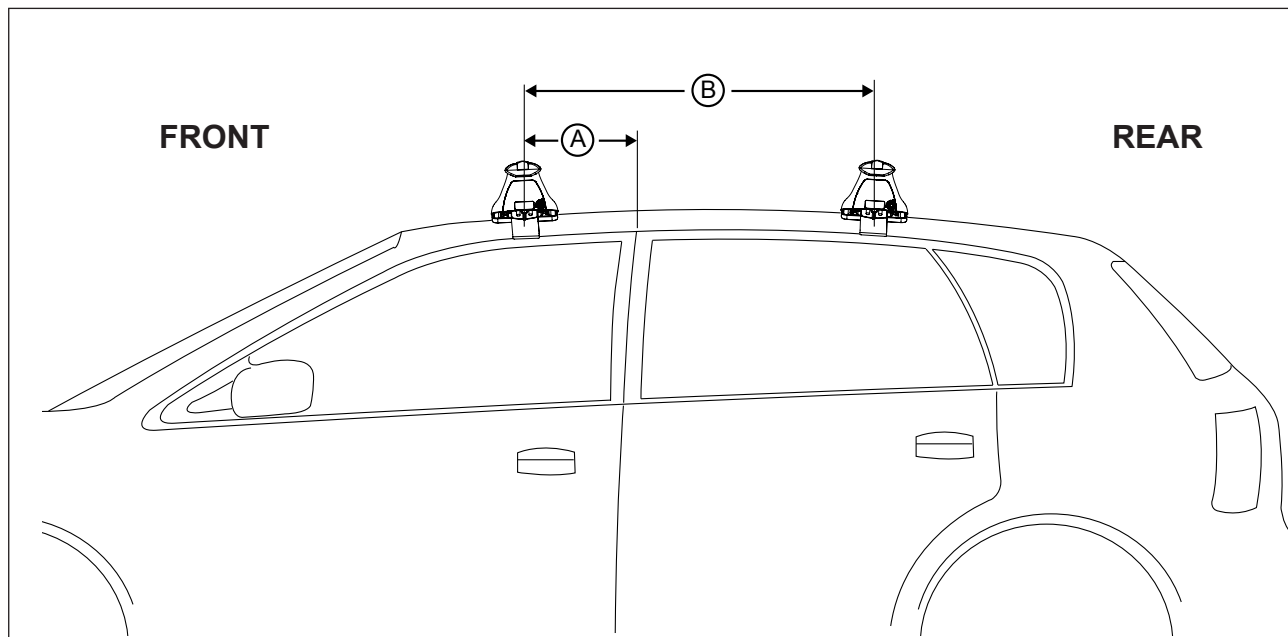

DK203 Rhino-Rack VA, Aero, Euro & HD crossbar instruction

Measurement A: CENTRE of door jamb to CENTRE arrow of leg foot plate.

Measurement B: CENTRE of Front leg foot plate arrow to CENTRE of Rear leg foot plate arrow.

Carrying capacity: Roof rack is rated to 75kg. Please refer to manufacturers handbook for your vehicles maximum roof load capacity. Always use the lower of the two figures.

If your vehicle is not listed on this fitting instruction please refer to your countries Rhino-Rack web site for the latest information.

VEHICLE	Date	Measurement A	Measurement B	Load Rating (includes racks 5kg/ 11lbs)
Infiniti FX35/37/50 5dr SUV	2009-13	210mm / 8,17/64"	700mm / 27,9/16"	75kg / 165lbs
Infiniti QX70 4dr SUV	2014-	210mm / 8,17/64"	700mm / 27,9/16"	75kg / 165lbs