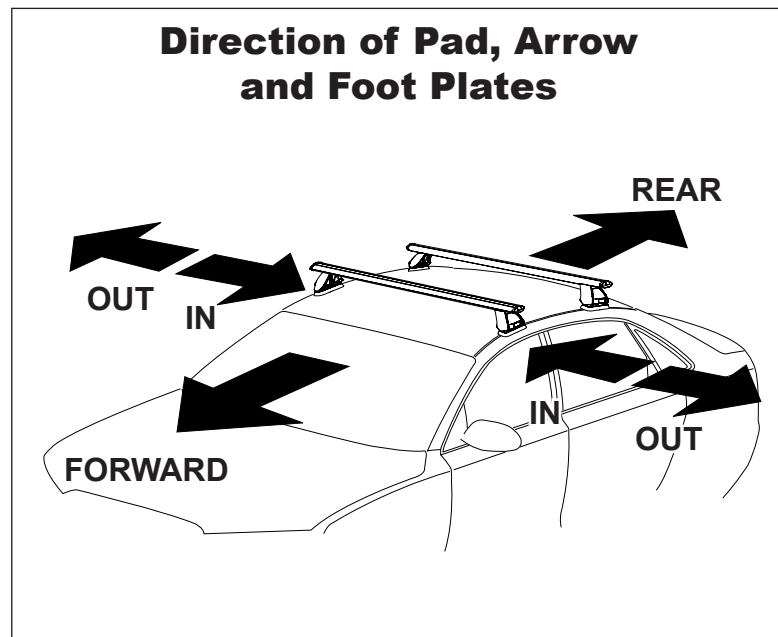

DK202 Rhino-Rack VA, Aero, Euro & HD crossbar instruction

Measurement A: CENTRE of door jamb to CENTRE arrow of leg foot plate.

Measurement B: CENTRE of Front leg foot plate arrow to CENTRE of Rear leg foot plate arrow.

Carrying capacity: Roof rack is rated to 75kg. Please refer to manufacturers handbook for your vehicles maximum roof load capacity. Always use the lower of the two figures.

If your vehicle is not listed on this fitting instruction please refer to your countries Rhino-Rack web site for the latest information.

VEHICLE	Date	Measurement A	Measurement B	Load Rating (includes racks 5kg/11lbs)
Infiniti Q45 (F50) 4dr sedan	2001-2006	250mm / 9,27/32"	700mm / 27,9/16"	75kg / 165lbs