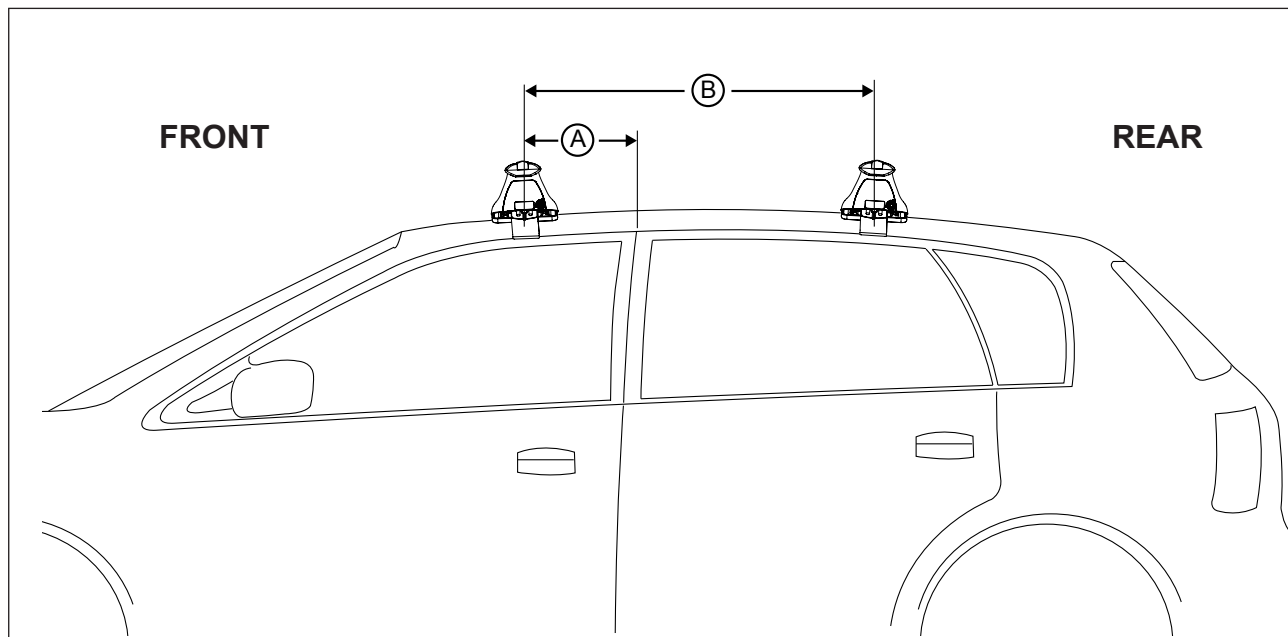

DK202 Rhino-Rack VA, Aero, Euro & HD crossbar instruction

Measurement A: CENTRE of door jamb to CENTRE arrow of leg foot plate.

Measurement B: CENTRE of Front leg foot plate arrow to CENTRE of Rear leg foot plate arrow.

Carrying capacity: Roof rack is rated to 75kg. Please refer to manufacturers handbook for your vehicles maximum roof load capacity. Always use the lower of the two figures.

If your vehicle is not listed on this fitting instruction please refer to your countries Rhino-Rack web site for the latest information.

VEHICLE	Date	Measurement A	Measurement B	Load Rating (includes racks 5kg/11lbs)
Infiniti Q45 (F50) 4dr sedan	2001-2006	250mm / 9,27/32"	700mm / 27,9/16"	75kg / 165lbs