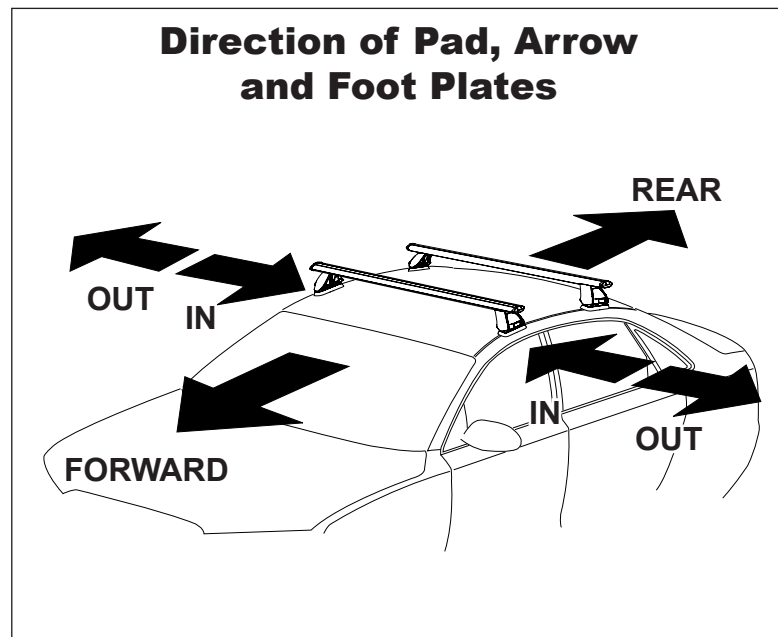

DK198 Rhino-Rack VA, Aero, Euro & HD crossbar instruction

Measurement A: CENTRE of door jamb to CENTRE arrow of leg foot plate.

Measurement B: CENTRE of Front leg foot plate arrow to CENTRE of Rear leg foot plate arrow.

Carrying capacity: Roof rack is rated to 75kg. Please refer to manufacturers handbook for your vehicles maximum roof load capacity. Always use the lower of the two figures.

If your vehicle is not listed on this fitting instruction please refer to your countries Rhino-Rack web site for the latest information.

VEHICLE	Date	Measurement A	Measurement B	Load Rating (includes racks 5kg/ 11lbs)
Audi A8 (D3) 4dr Sedan	2003-2010	300mm / 11,13/16"	700mm / 27,9/16"	75kg / 165lbs