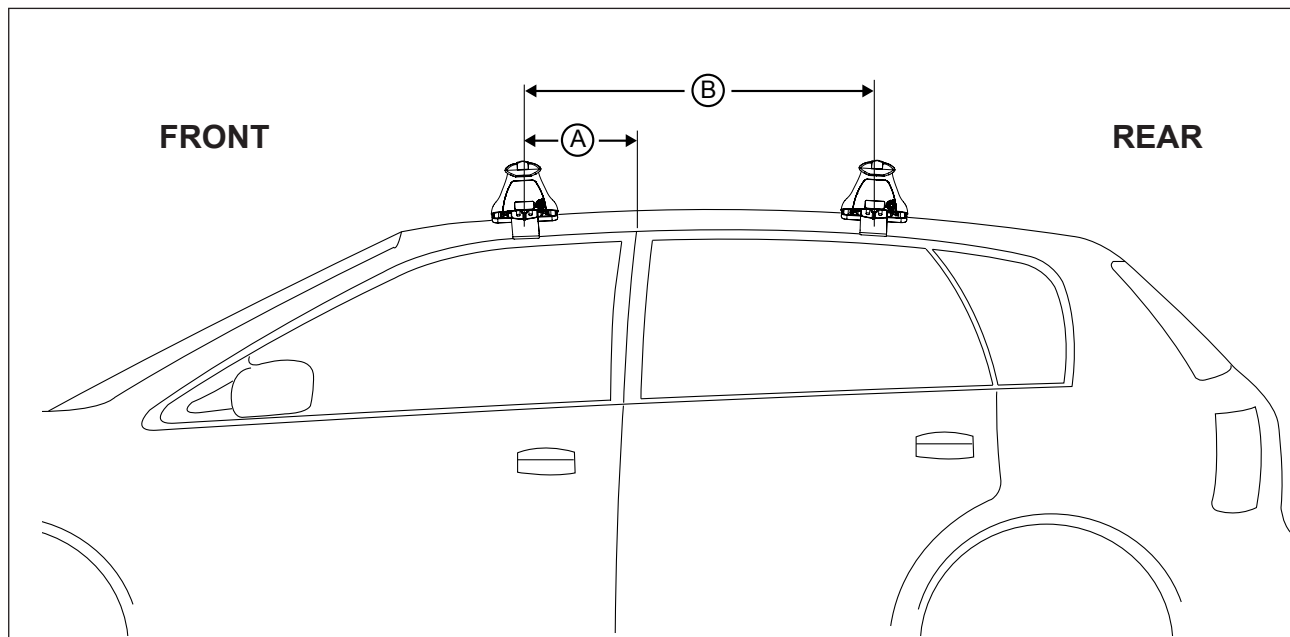

DK198 Rhino-Rack VA, Aero, Euro & HD crossbar instruction

Measurement A: CENTRE of door jamb to CENTRE arrow of leg foot plate.

Measurement B: CENTRE of Front leg foot plate arrow to CENTRE of Rear leg foot plate arrow.

Carrying capacity: Roof rack is rated to 75kg. Please refer to manufacturers handbook for your vehicles maximum roof load capacity. Always use the lower of the two figures.

If your vehicle is not listed on this fitting instruction please refer to your countries Rhino-Rack web site for the latest information.

VEHICLE	Date	Measurement A	Measurement B	Load Rating (includes racks 5kg/ 11lbs)
Audi A8 (D3) 4dr Sedan	2003-2010	300mm / 11,13/16"	700mm / 27,9/16"	75kg / 165lbs