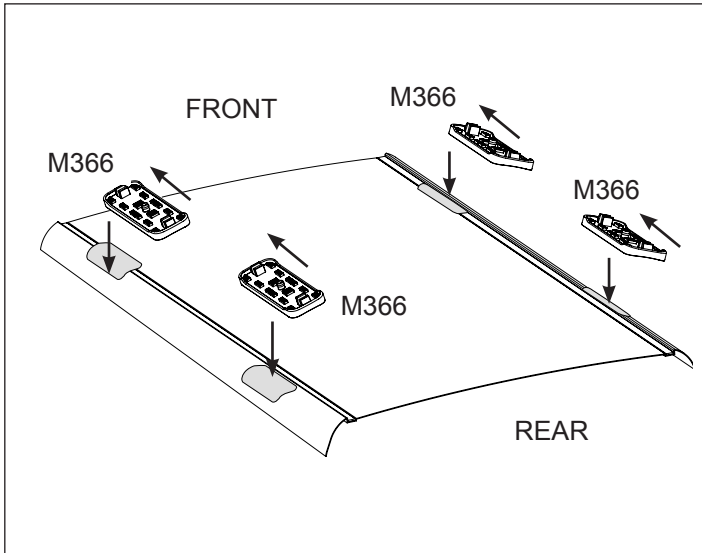

DK197 Rhino-Rack VA, Aero, Euro & HD crossbar instruction

Measurement A: CENTRE of door jamb to CENTRE arrow of leg foot plate.

Measurement B: CENTRE of Front leg foot plate arrow to CENTRE of Rear leg foot plate arrow.

Carrying capacity: Roof rack is rated to 75kg. Please refer to manufacturers handbook for your vehicles maximum roof load capacity. Always use the lower of the two figures.

If your vehicle is not listed on this fitting instruction please refer to your countries Rhino-Rack web site for the latest information.

Vehicle	Region	Date	Measurement A	Measurement B	Load Rating (includes racks 5kg/11lbs)
AUDI A6 (4F) 4dr sedan	AU/NZ	10/04-06/11	300mm / 11,13/16"	700mm / 27,9/16"	75kg / 165lbs
	EUR	04-11			
	USA	05-11			
AUDI S6 (4F) 4dr sedan	AU/NZ	11/06-09/11			
	EUR	06-11			
	USA	07-11