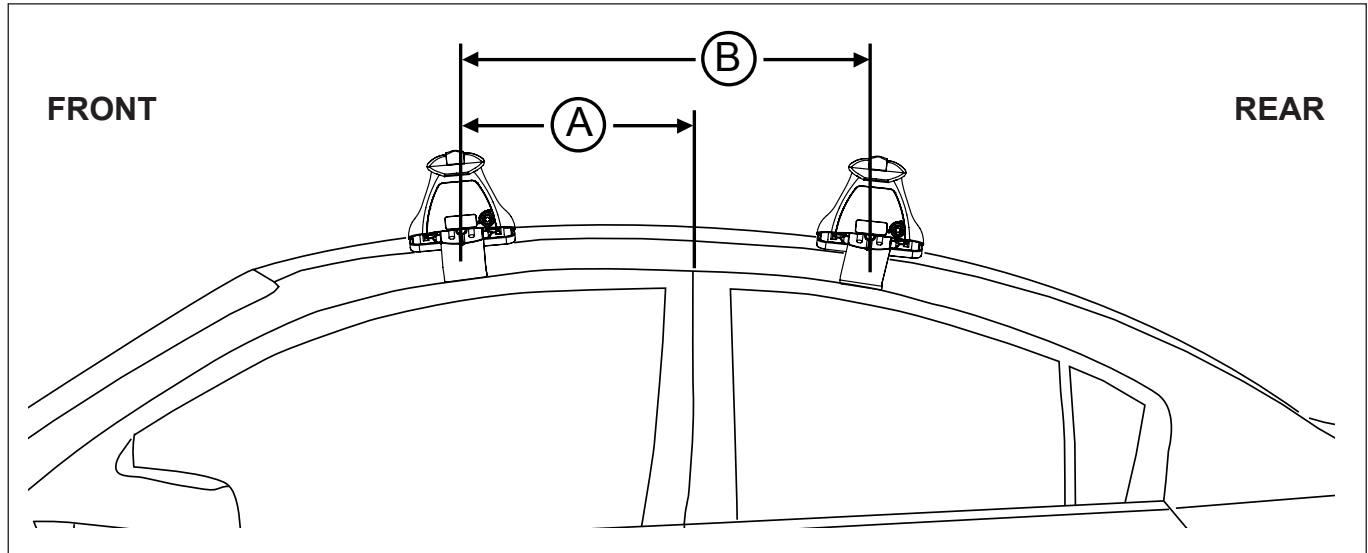

DK197 Rhino-Rack VA, Aero, Euro & HD crossbar instruction

Measurement A: CENTRE of door jamb to CENTRE arrow of leg foot plate.

Measurement B: CENTRE of Front leg foot plate arrow to CENTRE of Rear leg foot plate arrow.

Carrying capacity: Roof rack is rated to 75kg. Please refer to manufacturers handbook for your vehicles maximum roof load capacity. Always use the lower of the two figures.

If your vehicle is not listed on this fitting instruction please refer to your countries Rhino-Rack web site for the latest information.

Vehicle	Region	Date	Measurement A	Measurement B	Load Rating (includes racks 5kg/11lbs)
AUDI A6 (4F) 4dr sedan	AU/NZ	10/04-06/11	300mm / 11,13/16"	700mm / 27,9/16"	75kg / 165lbs
	EUR	04-11			
	USA	05-11			
AUDI S6 (4F) 4dr sedan	AU/NZ	11/06-09/11			
	EUR	06-11			
	USA	07-11