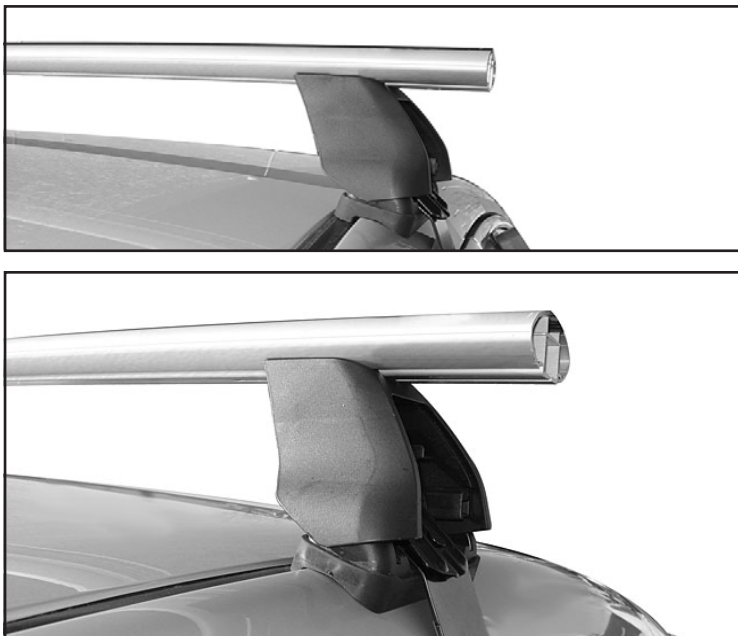

DK183 Rhino-Rack VA, Aero, Euro & HD crossbar instruction

Measurement A: CENTRE of door jamb to CENTRE arrow of leg foot plate.

Measurement B: CENTRE of Front leg foot plate arrow to CENTRE of Rear leg foot plate arrow.

Carrying capacity: Roof rack is rated to 75kg. Please refer to manufacturers handbook for your vehicles maximum roof load capacity. Always use the lower of the two figures.

If your vehicle is not listed on this fitting instruction please refer to your countries Rhino-Rack web site for the latest information.

Front Right pad M415 Arrow out.
Front Left pad M414 Arrow out.
Rear Right pad M414 Arrow out.
Rear Left pad M415 Arrow out.

VEHICLE	Date	Measurement A	Measurement B	Load Rating (includes racks 5kg/ 11lbs)
Chevrolet Malibu 4dr sedan (excludes Malibu Classic)	08-12	220mm / 8,21/32"	700mm / 27,9/16"	75kg / 165lbs