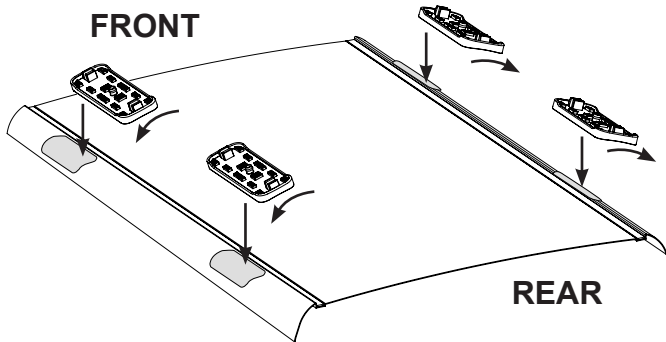

DK183 Rhino-Rack VA, Aero, Euro & HD crossbar instruction

Measurement A: CENTRE of door jamb to CENTRE arrow of leg foot plate.

Measurement B: CENTRE of Front leg foot plate arrow to CENTRE of Rear leg foot plate arrow.

Carrying capacity: Roof rack is rated to 75kg. Please refer to manufacturers handbook for your vehicles maximum roof load capacity. Always use the lower of the two figures.

If your vehicle is not listed on this fitting instruction please refer to your countries Rhino-Rack web site for the latest information.

Front Right pad M415 Arrow out.
Front Left pad M414 Arrow out.
Rear Right pad M414 Arrow out.
Rear Left pad M415 Arrow out.

VEHICLE	Date	Measurement A	Measurement B	Load Rating (includes racks 5kg/ 11lbs)
Chevrolet Malibu 4dr sedan (excludes Malibu Classic)	08-12	220mm / 8,21/32"	700mm / 27,9/16"	75kg / 165lbs