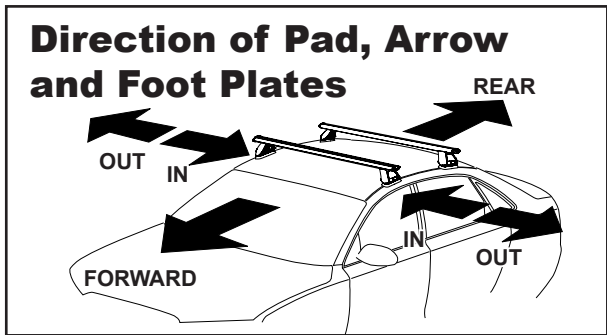

DK183 Rhino-Rack VA, Aero, Euro & HD crossbar instruction

Measurement A: CENTRE of door jamb to CENTRE arrow of leg foot plate.

Measurement B: CENTRE of Front leg foot plate arrow to CENTRE of Rear leg foot plate arrow.

Carrying capacity: Roof rack is rated to 75kg. Please refer to manufacturers handbook for your vehicles maximum roof load capacity. Always use the lower of the two figures.

If your vehicle is not listed on this fitting instruction please refer to your countries Rhino-Rack web site for the latest information.

Front Right pad M415 Arrow out.
Front Left pad M414 Arrow out.
Rear Right pad M414 Arrow out.
Rear Left pad M415 Arrow out.

VEHICLE	Date	Measurement A	Measurement B	Load Rating (includes racks 5kg/ 11lbs)
Chevrolet Malibu 4dr sedan (excludes Malibu Classic)	08-12	220mm / 8,21/32"	700mm / 27,9/16"	75kg / 165lbs