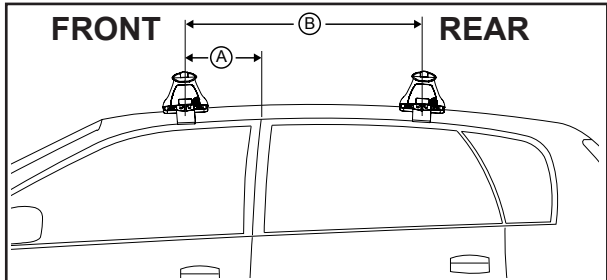

DK183 Rhino-Rack VA, Aero, Euro & HD crossbar instruction

Measurement A: CENTRE of door jamb to CENTRE arrow of leg foot plate.

Measurement B: CENTRE of Front leg foot plate arrow to CENTRE of Rear leg foot plate arrow.

Carrying capacity: Roof rack is rated to 75kg. Please refer to manufacturers handbook for your vehicles maximum roof load capacity. Always use the lower of the two figures.

If your vehicle is not listed on this fitting instruction please refer to your countries Rhino-Rack web site for the latest information.

Front Right pad M415 Arrow out.
Front Left pad M414 Arrow out.
Rear Right pad M414 Arrow out.
Rear Left pad M415 Arrow out.

VEHICLE	Date	Measurement A	Measurement B	Load Rating (includes racks 5kg/ 11lbs)
Chevrolet Malibu 4dr sedan (excludes Malibu Classic)	08-12	220mm / 8,21/32"	700mm / 27,9/16"	75kg / 165lbs