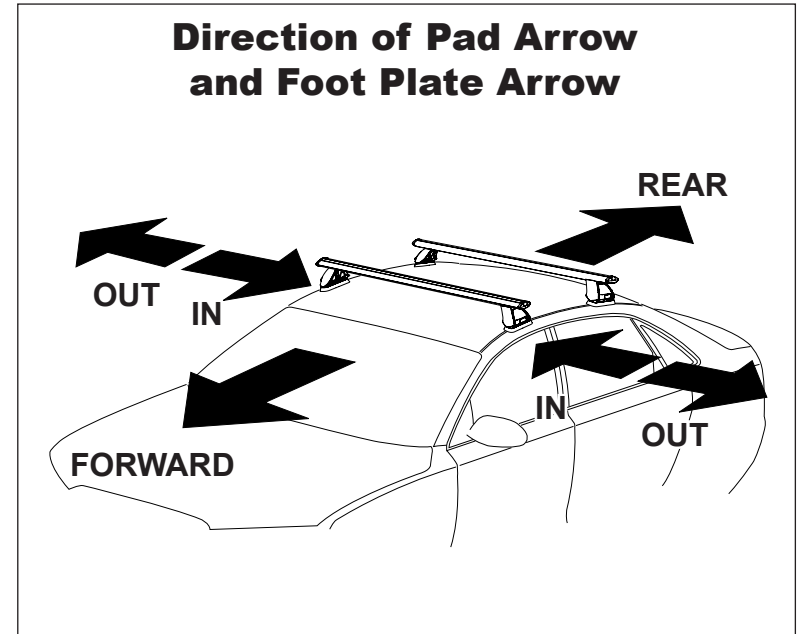

Rhino-Rack 2500 Series - DK174/DK174F instruction

CONTROLLED

Measurement A: CENTRE of door jamb to CENTRE arrow of leg foot plate.

Measurement B: CENTRE of Front leg foot plate arrow to CENTRE of Rear leg foot plate arrow.

Carrying capacity: Roof rack is rated up to 75kg. Please refer to manufacturers handbook for your vehicles maximum roof load capacity. Always use the lower of the two figures.

Vehicle	Date	Measurement A	Measurement B	Load Rating Up to (includes racks 5kg/ 11lbs)
Toyota Tacoma 3rd Gen 4dr Access Cab	16-	350mm/ 13,25/32"	650mm/ 25,19/32"	75kg/ 165lbs
Toyota Tacoma 3rd Gen Double Cab (Caution: Sunroof may contact roof racks)	16-	220mm/ 8,21/32"	800mm/ 31,1/2"	75kg/ 165lbs
Toyota Tacoma 2nd Gen Double Cab	05-15	220mm/ 8,21/32"	800mm/ 31,1/2"	75kg/ 165lbs
Volvo S60 4dr sedan	01-09	360mm/ 14,11/64"	710mm/ 27,61/64"	75kg/ 165lbs