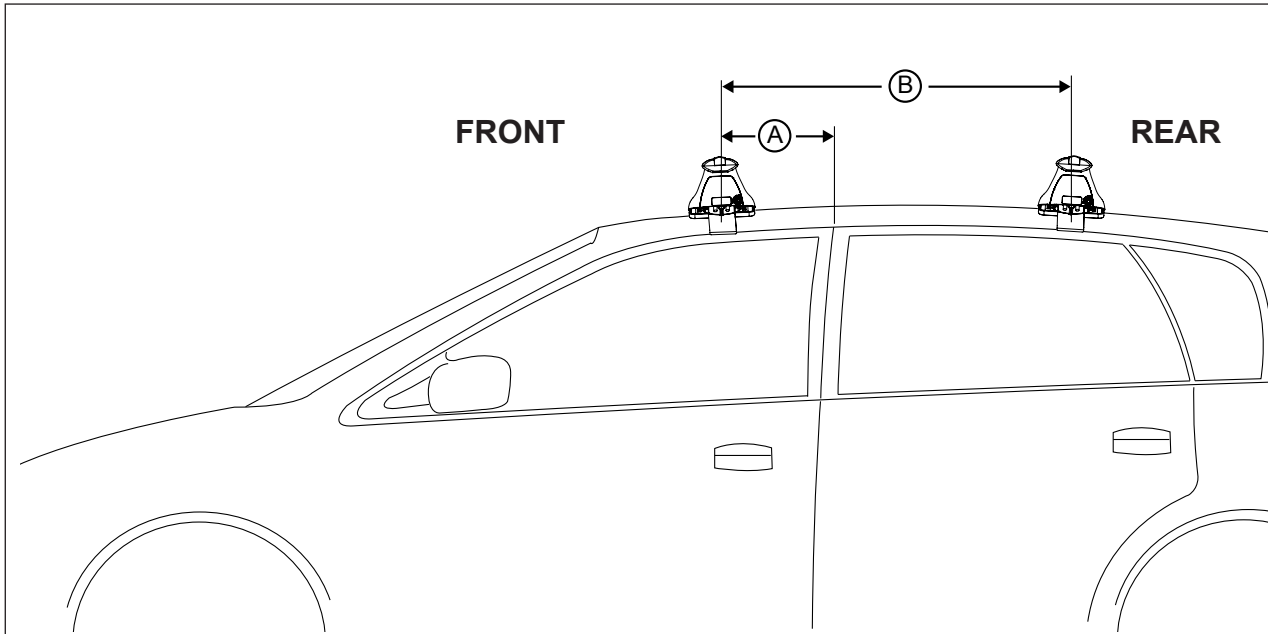

Rhino-Rack 2500 Series - DK174/DK174F instruction

CONTROLLED

Measurement A: CENTRE of door jamb to CENTRE arrow of leg foot plate.

Measurement B: CENTRE of Front leg foot plate arrow to CENTRE of Rear leg foot plate arrow.

Carrying capacity: Roof rack is rated up to 75kg. Please refer to manufacturers handbook for your vehicles maximum roof load capacity. Always use the lower of the two figures.

Vehicle	Date	Measurement A	Measurement B	Load Rating Up to (includes racks 5kg/ 11lbs)
Toyota Tacoma 3rd Gen 4dr Access Cab	16-	350mm/ 13,25/32"	650mm/ 25,19/32"	75kg/ 165lbs
Toyota Tacoma 3rd Gen Double Cab (Caution: Sunroof may contact roof racks)	16-	220mm/ 8,21/32"	800mm/ 31,1/2"	75kg/ 165lbs
Toyota Tacoma 2nd Gen Double Cab	05-15	220mm/ 8,21/32"	800mm/ 31,1/2"	75kg/ 165lbs
Volvo S60 4dr sedan	01-09	360mm/ 14,11/64"	710mm/ 27,61/64"	75kg/ 165lbs