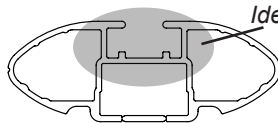

DK172 Rhino-Rack VA, Aero, Euro & HD crossbar instruction

IDENTIFICATION CHART

VA crossbar

AERO crossbar

EURO crossbar

HD crossbar

FRONT CROSSBAR

REAR CROSSBAR

Vehicle	Date	Crossbar	FRONT CROSSBAR					REAR CROSSBAR						
			Front Right Pad/Clamp	Front Left Pad/Clamp	Measurement strip length per side	Measurement strip length per side	Measurement Distance (x)	Foot plate arrow direction	Rear Right Pad/Clamp	Rear Left Pad/Clamp	Measurement strip length per side	Measurement strip length per side	Measurement Distance (x)	Foot plate arrow direction
Nissan Sentra SL 4dr Sedan	2007 on	1260mm / 49,19/32"	M367 SUB0257		176mm	63mm	1000mm / 39,3/8"	OUT	M367 SUB0257		169mm	56mm	986mm / 38,13/16"	OUT
			Arrow FORWARD						Arrow FORWARD					

DK172 Rhino-Rack VA, Aero, Euro & HD crossbar instruction

Measurement A: CENTRE of door jamb to CENTRE arrow of leg foot plate.

Measurement B: CENTRE of Front leg foot plate arrow to CENTRE of Rear leg foot plate arrow.