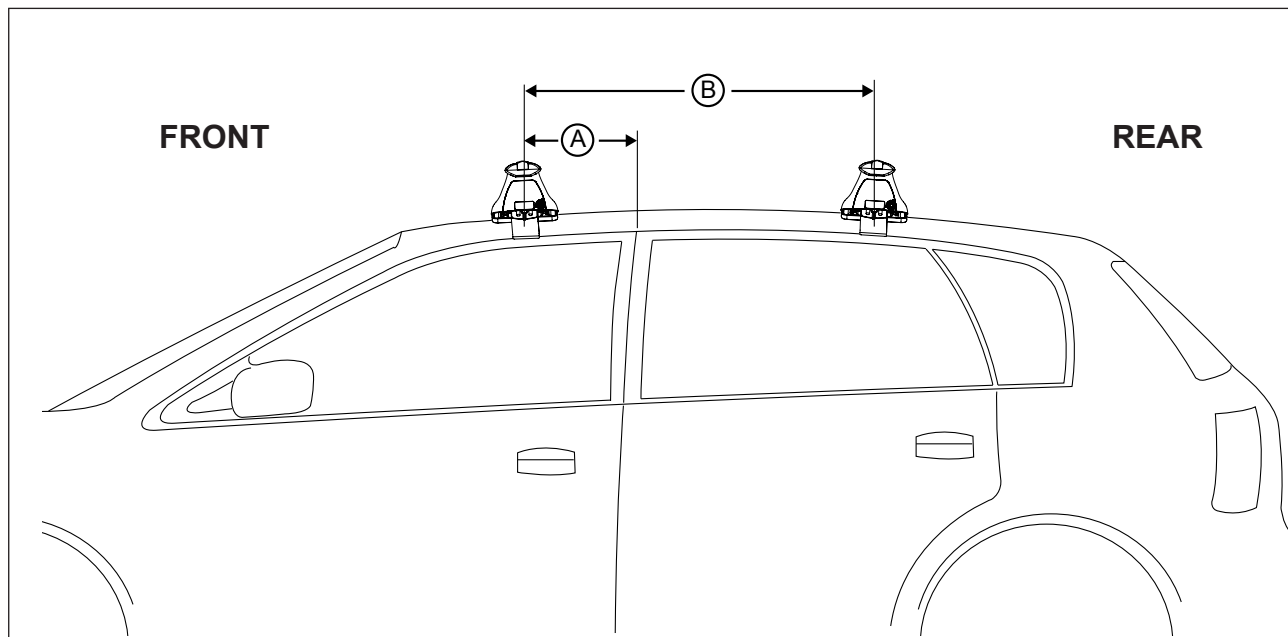

DK172 Rhino-Rack VA, Aero, Euro & HD crossbar instruction

Measurement A: CENTRE of door jamb to CENTRE arrow of leg foot plate.

Measurement B: CENTRE of Front leg foot plate arrow to CENTRE of Rear leg foot plate arrow.

Carrying capacity: Roof rack is rated to 75kg. Please refer to manufacturers handbook for your vehicles maximum roof load capacity. Always use the lower of the two figures.

If your vehicle is not listed on this fitting instruction please refer to your countries Rhino-Rack web site for the latest information.

VEHICLE	Date	Measurement A	Measurement B	Load Rating (includes racks 5kg/ 11lbs)
Nissan Sentra SL 4dr Sedan	2007 on	250mm / 9,27/32"	700mm / 27,9/16"	50kg / 110lbs