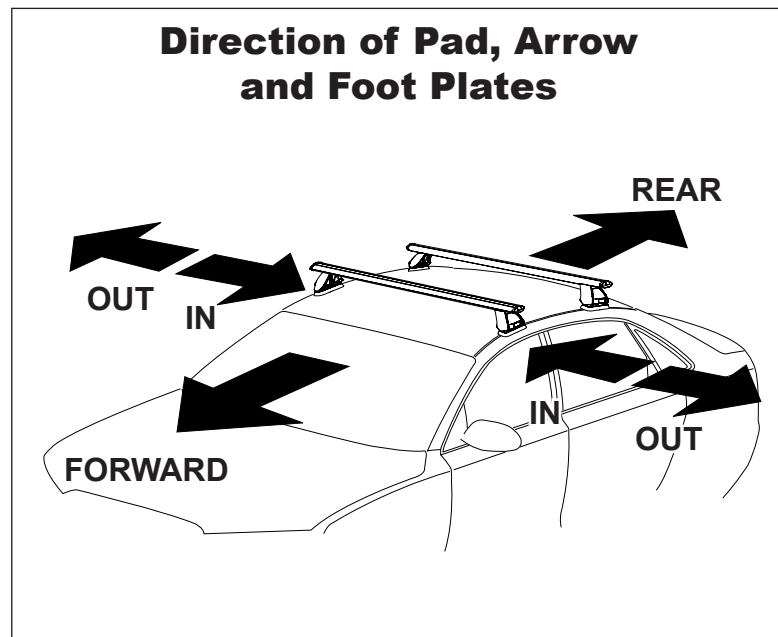

DK172 Rhino-Rack VA, Aero, Euro & HD crossbar instruction

Measurement A: CENTRE of door jamb to CENTRE arrow of leg foot plate.

Measurement B: CENTRE of Front leg foot plate arrow to CENTRE of Rear leg foot plate arrow.

Carrying capacity: Roof rack is rated to 75kg. Please refer to manufacturers handbook for your vehicles maximum roof load capacity. Always use the lower of the two figures.

If your vehicle is not listed on this fitting instruction please refer to your countries Rhino-Rack web site for the latest information.

VEHICLE	Date	Measurement A	Measurement B	Load Rating (includes racks 5kg/ 11lbs)
Nissan Sentra SL 4dr Sedan	2007 on	250mm / 9,27/32"	700mm / 27,9/16"	50kg / 110lbs