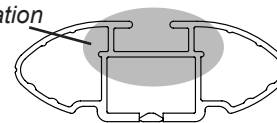

DK172 Rhino-Rack VA, Aero, Euro & HD crossbar instruction

IDENTIFICATION CHART

VA crossbar

AERO crossbar

EURO crossbar

HD crossbar

FRONT CROSSBAR

REAR CROSSBAR

Vehicle	Date	Crossbar	FRONT CROSSBAR					REAR CROSSBAR						
			Front Right Pad/Clamp	Front Left Pad/Clamp	Measurement strip length per side	Measurement strip length per side	Measurement Distance (x)	Foot plate arrow direction	Rear Right Pad/Clamp	Rear Left Pad/Clamp	Measurement strip length per side	Measurement strip length per side	Measurement Distance (x)	Foot plate arrow direction
Nissan Sentra SL 4dr Sedan	2007 on	1260mm / 49,19/32"	M367 SUB0257		176mm	63mm	1000mm / 39,3/8"	OUT	M367 SUB0257		169mm	56mm	986mm / 38,13/16"	OUT
			Arrow FORWARD						Arrow FORWARD					

DK172 Rhino-Rack VA, Aero, Euro & HD crossbar instruction

Measurement A: CENTRE of door jamb to CENTRE arrow of leg foot plate.

Measurement B: CENTRE of Front leg foot plate arrow to CENTRE of Rear leg foot plate arrow.