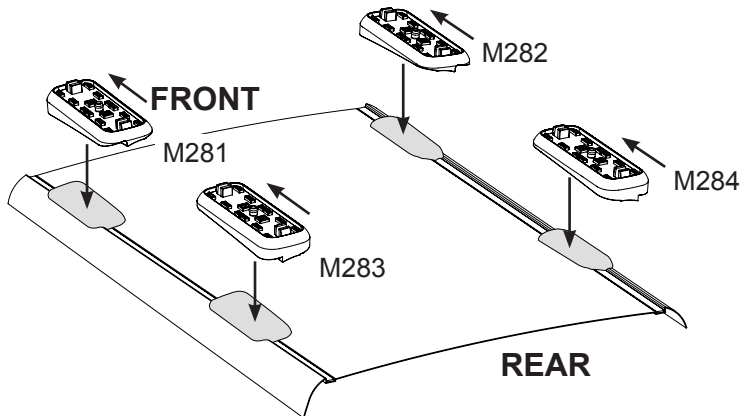

DK164 Rhino-Rack VA, Aero, Euro & HD crossbar instruction

Vehicle	Date	Crossbar	FRONT CROSSBAR					REAR CROSSBAR						
			Front Right Pad/ Clamp	Front Left Pad/ Clamp	Measurement strip length per side	Measurement strip length per side	Measurement Distance (x)	Foot plate arrow direction	Rear Right Pad/ Clamp	Rear Left Pad/ Clamp	Measurement strip length per side	Measurement strip length per side	Measurement Distance (x)	Foot plate arrow direction
Cadillac CTS 4dr Sedan	2003-2007	1180mm / 46,1/2"	M282 SUB0197	M281 SUB0197	176mm	121mm	921mm / 36,17/64"	OUT	M284 SUB0197	M283 SUB0197	157mm	102mm	882mm / 34,23/32"	OUT
			Arrow FORWARD						Arrow FORWARD					

DK164 Rhino-Rack VA, Aero, Euro & HD crossbar instruction

Measurement A: CENTRE of door jamb to CENTRE arrow of leg foot plate.

Measurement B: CENTRE of Front leg foot plate arrow to CENTRE of Rear leg foot plate arrow.

Cadillac CTS fitting note:

- Pad M281, FRONT Left of vehicle - Arrow facing forward.
- Pad M283, REAR Left of vehicle - Arrow facing forward.
- Pad M282, FRONT Right of vehicle - Arrow facing forward.
- Pad M284, REAR Right of vehicle - Arrow facing forward.

Cadillac CTS fitting note:

Front Left pad M281 shown in position.

Direction of Pad, Arrow and Foot Plates

VEHICLE	Date	Measurement A	Measurement B	Load Rating (includes racks 5kg/ 11lbs)
Cadillac CTS 4dr Sedan	2003-2007	290mm / 11,27/64"	650mm / 25,19/32"	75kg / 165lbs