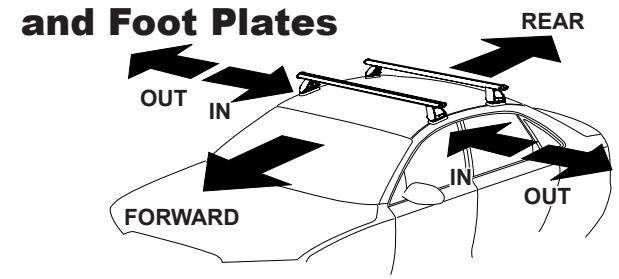

Direction of Pad, Arrow and Foot Plates

VEHICLE	Date	Measurement A	Measurement B	Load Rating (includes racks 5kg/ 11lbs)
Cadillac CTS 4dr Sedan	2003-2007	290mm / 11,27/64"	650mm / 25,19/32"	75kg / 165lbs