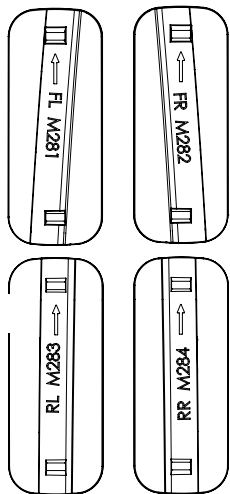

DK164 Rhino-Rack VA, Aero, Euro & HD crossbar instruction

Vehicle	Date	Crossbar	FRONT CROSSBAR					REAR CROSSBAR						
			Front Right Pad/ Clamp	Front Left Pad/ Clamp	Measurement strip length per side	Measurement strip length per side	Measurement Distance (x)	Foot plate arrow direction	Rear Right Pad/ Clamp	Rear Left Pad/ Clamp	Measurement strip length per side	Measurement strip length per side	Measurement Distance (x)	Foot plate arrow direction
Cadillac CTS 4dr Sedan	2003-2007	1180mm / 46,1/2"	M282 SUB0197	M281 SUB0197	176mm	121mm	921mm / 36,17/64"	OUT	M284 SUB0197	M283 SUB0197	157mm	102mm	882mm / 34,23/32"	OUT
			Arrow FORWARD						Arrow FORWARD					

DK164 Rhino-Rack VA, Aero, Euro & HD crossbar instruction

Measurement A: CENTRE of door jamb to CENTRE arrow of leg foot plate.

Measurement B: CENTRE of Front leg foot plate arrow to CENTRE of Rear leg foot plate arrow.

Cadillac CTS fitting note:

- Pad M281, FRONT Left of vehicle - Arrow facing forward.
- Pad M283, REAR Left of vehicle - Arrow facing forward.
- Pad M282, FRONT Right of vehicle - Arrow facing forward.
- Pad M284, REAR Right of vehicle - Arrow facing forward.

Cadillac CTS fitting note:

Front Left pad M281 shown in position.

Direction of Pad, Arrow and Foot Plates

VEHICLE	Date	Measurement A	Measurement B	Load Rating (includes racks 5kg/ 11lbs)
Cadillac CTS 4dr Sedan	2003-2007	290mm / 11,27/64"	650mm / 25,19/32"	75kg / 165lbs