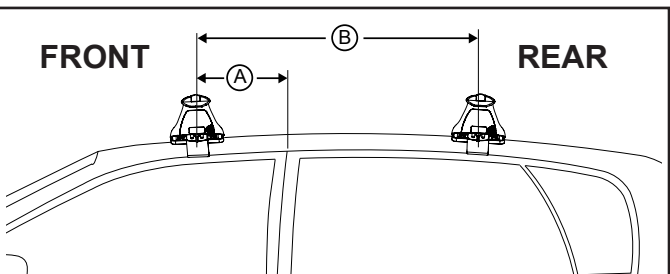

Direction of Pad, Arrow and Foot Plates

VEHICLE	Date	Measurement A	Measurement B	Load Rating (includes racks 5kg/ 11lbs)
Cadillac CTS 4dr Sedan	2003-2007	290mm / 11,27/64"	650mm / 25,19/32"	75kg / 165lbs