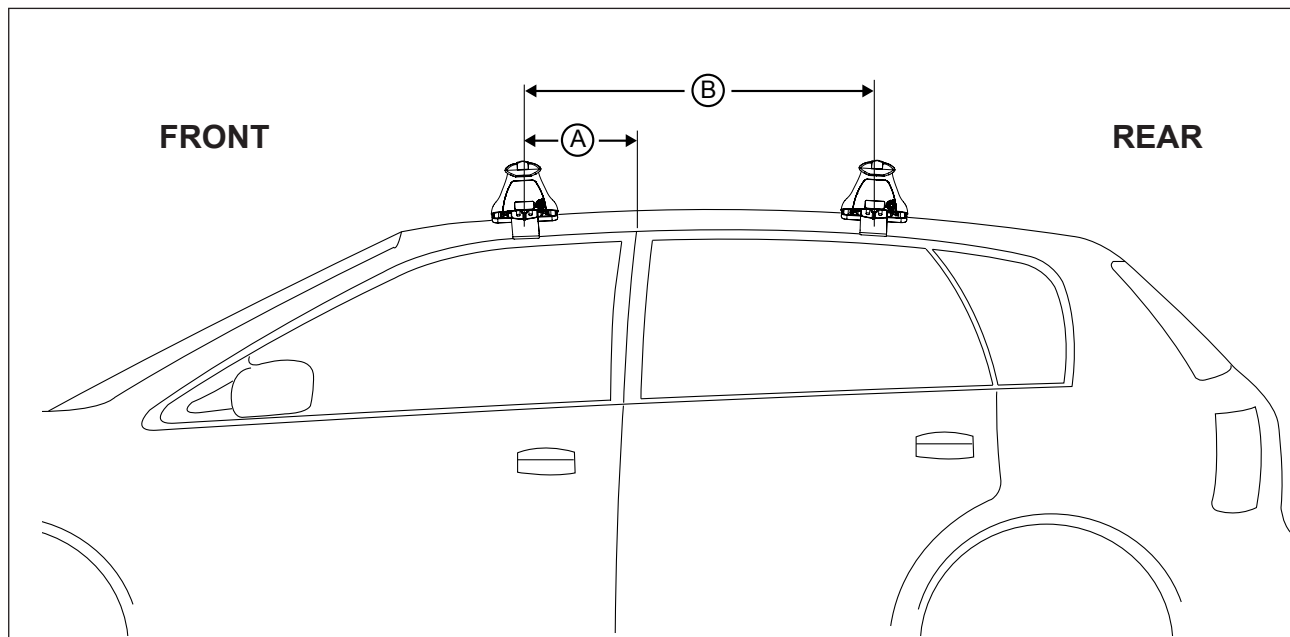

DK154 Rhino-Rack VA, Aero, Euro & HD crossbar instruction

Measurement A: CENTRE of door jamb to CENTRE arrow of leg foot plate.

Measurement B: CENTRE of Front leg foot plate arrow to CENTRE of Rear leg foot plate arrow.

Carrying capacity: Roof rack is rated to 75kg. Please refer to manufacturers handbook for your vehicles maximum roof load capacity. Always use the lower of the two figures.

If your vehicle is not listed on this fitting instruction please refer to your countries Rhino-Rack web site for the latest information.

VEHICLE	Date	Measurement A	Measurement B	Load Rating (includes racks 5kg/ 11lbs)
Honda Fit 5dr hatch	2008 on	270mm / 10,5/8"	700mm / 27,9/16"	50kg / 110lbs
Honda Jazz 5dr hatch	08/2008 on	270mm / 10,5/8"	700mm / 27,9/16"	50kg / 110lbs