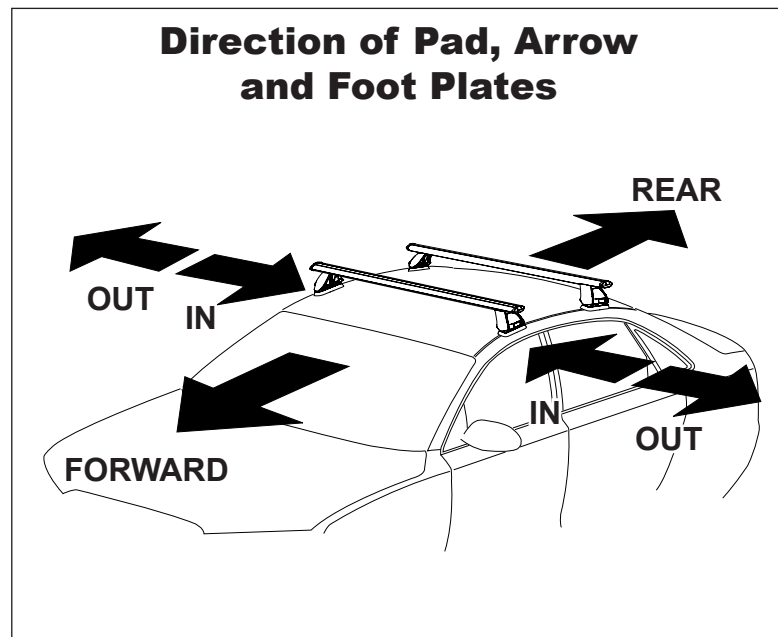

DK154 Rhino-Rack VA, Aero, Euro & HD crossbar instruction

Measurement A: CENTRE of door jamb to CENTRE arrow of leg foot plate.

Measurement B: CENTRE of Front leg foot plate arrow to CENTRE of Rear leg foot plate arrow.

Carrying capacity: Roof rack is rated to 75kg. Please refer to manufacturers handbook for your vehicles maximum roof load capacity. Always use the lower of the two figures.

If your vehicle is not listed on this fitting instruction please refer to your countries Rhino-Rack web site for the latest information.

VEHICLE	Date	Measurement A	Measurement B	Load Rating (includes racks 5kg/ 11lbs)
Honda Fit 5dr hatch	2008 on	270mm / 10,5/8"	700mm / 27,9/16"	50kg / 110lbs
Honda Jazz 5dr hatch	08/2008 on	270mm / 10,5/8"	700mm / 27,9/16"	50kg / 110lbs