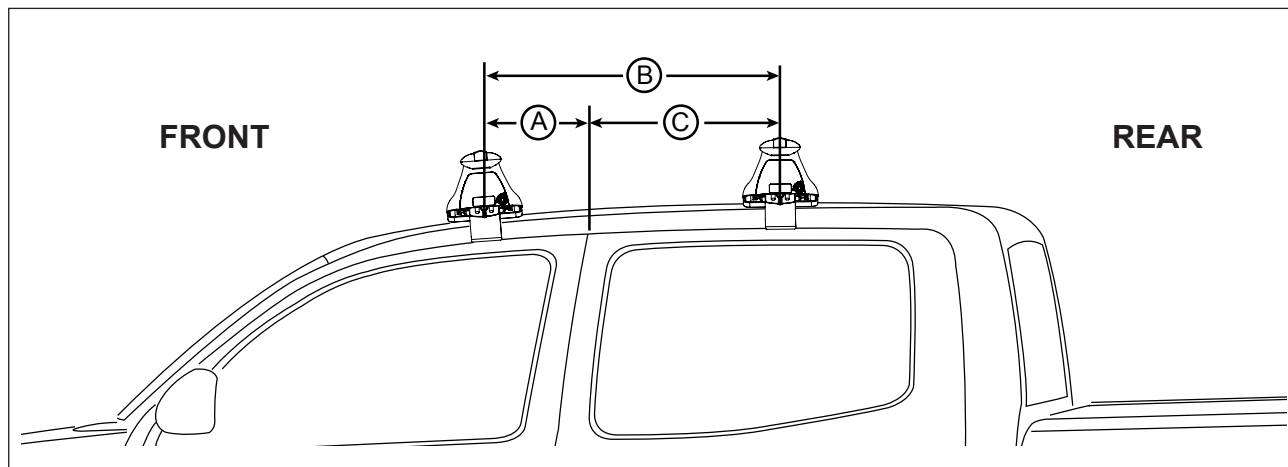

DK150 Rhino-Rack VA, Aero, Euro & HD crossbar instruction

Measurement A: CENTRE of door jamb to CENTRE arrow of leg foot plate.

Measurement B: CENTRE of Front leg foot plate arrow to CENTRE of Rear leg foot plate arrow.

Carrying capacity: Roof rack is rated to 75kg. Please refer to manufacturers handbook for your vehicles maximum roof load capacity. Always use the lower of the two figures.

If your vehicle is not listed on this fitting instruction please refer to your countries Rhino-Rack web site for the latest information.

Vehicle	Date	Measurement A	Measurement B	Measurement C	Load Rating (includes racks 5kg/11lbs)
Ford F-150 super cab	09 -	-	400mm / 15,3/4"	-	35kg / 77lbs
Ford F-150 super cab	09 -	350mm / 13,25/32"	-	-	35kg / 77lbs
Ford F-150 super crew	04-08	-	520mm / 20,31/64"	-	35kg / 77lbs
Ford F-150 super crew	09-	-	520mm / 20,31/64"	-	35kg / 77lbs
Ford F-150 super crew	04-08	280mm / 11,1/32"	-	-	35kg / 77lbs
Ford F-150 SVT Raptor super cab (single bar front or rear)	10-	350mm / 13,25/32"	-	-	35kg / 77lbs
Ford F-150 SVT Raptor super cab (single bar front or rear)	10-	-	400mm / 15,3/4"	-	35kg / 77lbs
Ford F-150 SVT Raptor super crew	11-	-	520mm / 20,31/64"	-	35kg / 77lbs
Ford F-150 SVT Raptor super crew	11-	280mm / 11,1/32"	-	-	35kg / 77lbs