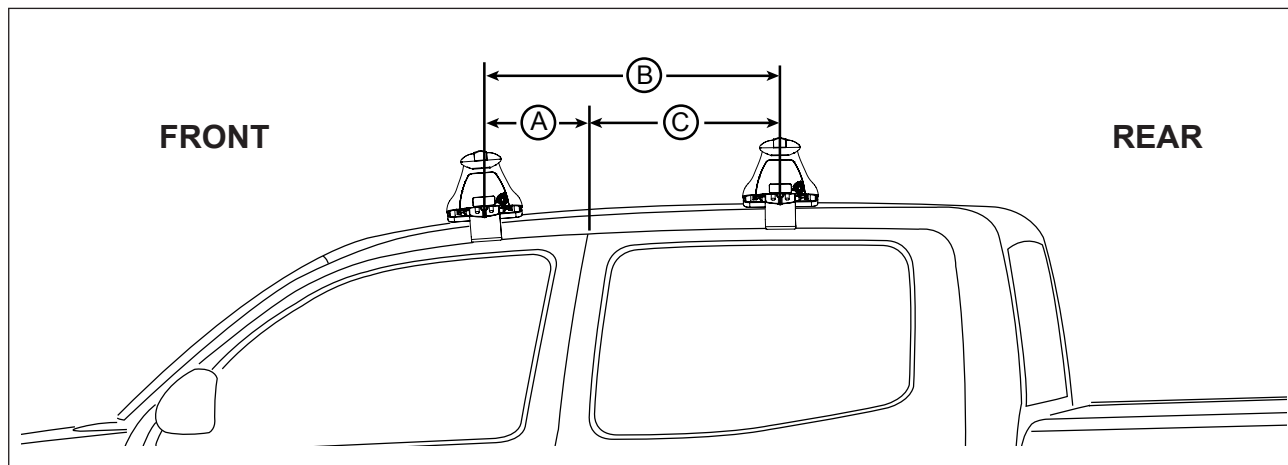

DK150 Rhino-Rack VA, Aero, Euro & HD crossbar instruction

Measurement A: CENTRE of door jamb to CENTRE arrow of leg foot plate.

Measurement B: CENTRE of Front leg foot plate arrow to CENTRE of Rear leg foot plate arrow.

Carrying capacity: Roof rack is rated to 75kg. Please refer to manufacturers handbook for your vehicles maximum roof load capacity. Always use the lower of the two figures.

If your vehicle is not listed on this fitting instruction please refer to your countries Rhino-Rack web site for the latest information.

Vehicle	Date	Measurement A	Measurement B	Measurement C	Load Rating (includes racks 5kg/11lbs)
Ford F-150 super crew	04-08	280mm / 11,1/32"	800mm / 31,1/2"	-	75kg / 165lbs
Ford F-150 super crew	09-				
Ford F-150 SVT Raptor super crew	11-				
Ford F-150 super crew (single bar front or rear)	04-08	280mm / 11,1/32"	-	520mm / 20,31/64"	35kg / 77lbs
Ford F-150 super crew (single bar front or rear)	09-				
Ford F-150 SVT Raptor super crew (single bar front or rear)	11-				
Ford F-150 super cab	04-08	350mm / 13,25/32"	750mm / 29,17/32"	-	75kg / 165lbs
Ford F-150 super cab	09-				
Ford F-150 SVT Raptor super cab	10-				
Ford F-150 super cab (single bar front or rear)	04-08	350mm / 13,25/32"	-	400mm / 15,3/4"	35kg / 77lbs
Ford F-150 super cab (single bar front or rear)	09-				
Ford F-150 SVT Raptor super cab (single bar front or rear)	10-