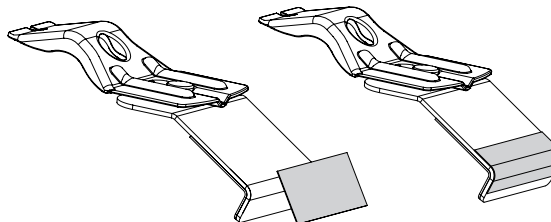

DK150 Rhino-Rack VA, Aero, Euro & HD crossbar instruction

Vehicle	Date	Crossbar	FRONT CROSSBAR					REAR CROSSBAR						
			Front Right Pad/Clamp	Front Left Pad/Clamp	Measurement strip length per side	Measurement strip length per side	Measurement Distance (x)	Foot plate arrow direction	Rear Right Pad/Clamp	Rear Left Pad/Clamp	Measurement strip length per side	Measurement strip length per side	Measurement Distance (x)	Foot plate arrow direction
Ford F-150 SVT Raptor super crew (single)	11-	1500mm				 						 		
			M368 SUB0186	M368 SUB0186	134mm	79mm	1156mm / 45,33/64"	OUT	M368 SUB0186	M368 SUB0186	130mm	75mm	1148mm / 45,13/64"	OUT
			Arrow IN						Arrow IN					
Ford F-150 SVT Raptor super crew	11-	1500mm				 						 		
			M368 SUB0186	M368 SUB0186	134mm	79mm	1156mm / 45,33/64"	OUT	M368 SUB0186	M368 SUB0186	130mm	75mm	1148mm / 45,13/64"	OUT
			Arrow IN						Arrow IN					

DK150 Rhino-Rack VA, Aero, Euro & HD crossbar instruction

Vehicle	Date	Crossbar	FRONT CROSSBAR					REAR CROSSBAR						
			Front Right Pad/ Clamp	Front Left Pad/ Clamp	Measurement strip length per side	Measurement strip length per side	Measurement Distance (x)	Foot plate arrow direction	Rear Right Pad/ Clamp	Rear Left Pad/ Clamp	Measurement strip length per side	Measurement strip length per side	Measurement Distance (x)	Foot plate arrow direction
Ford F-150 SVT Raptor super cab	10-	1500mm	M368 SUB0186	M368 SUB0186	135mm	80mm	1158mm / 45,19/32"	OUT	M368 SUB0186	M368 SUB0186	130mm	75mm	1148mm / 45,13/64"	OUT
			Pad Arrow IN						Pad Arrow IN					
Ford F-150 super cab	09-	1500mm	M368 SUB0186	M368 SUB0186	135mm	80mm	1158mm / 45,19/32"	OUT	M368 SUB0186	M368 SUB0186	130mm	75mm	1148mm / 45,13/64"	OUT
			Pad Arrow IN						Pad Arrow IN					

Foot Plate ARROW OUT.
ARROW on underside of Pad faces IN.

Stick clear adhesive tape onto outside of lower metal strap.

Open door. Pull rubber seal down. Fit clamp.

DK150 Rhino-Rack VA, Aero, Euro & HD crossbar instruction