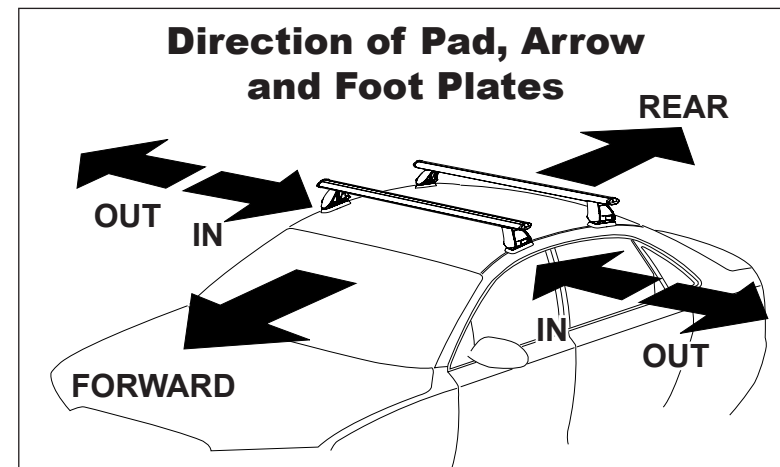

DK150 Rhino-Rack VA, Aero, Euro & HD crossbar instruction

Measurement A: CENTRE of door jamb to CENTRE arrow of leg foot plate.

Measurement B: CENTRE of Front leg foot plate arrow to CENTRE of Rear leg foot plate arrow.

Carrying capacity: Roof rack is rated to 75kg. Please refer to manufacturers handbook for your vehicles maximum roof load capacity. Always use the lower of the two figures.

If your vehicle is not listed on this fitting instruction please refer to your countries Rhino-Rack web site for the latest information.

Vehicle	Date	Measurement A	Measurement B	Measurement C	Load Rating (includes racks 5kg/11lbs)
Ford F-150 super cab	09 -	-	400mm / 15,3/4"	-	35kg / 77lbs
Ford F-150 super cab	09 -	350mm / 13,25/32"	-	-	35kg / 77lbs
Ford F-150 super crew	04-08	-	520mm / 20,31/64"	-	35kg / 77lbs
Ford F-150 super crew	09-	-	520mm / 20,31/64"	-	35kg / 77lbs
Ford F-150 super crew	04-08	280mm / 11,1/32"	-	-	35kg / 77lbs
Ford F-150 SVT Raptor super cab (single bar front or rear)	10-	350mm / 13,25/32"	-	-	35kg / 77lbs
Ford F-150 SVT Raptor super cab (single bar front or rear)	10-	-	400mm / 15,3/4"	-	35kg / 77lbs
Ford F-150 SVT Raptor super crew	11-	-	520mm / 20,31/64"	-	35kg / 77lbs
Ford F-150 SVT Raptor super crew	11-	280mm / 11,1/32"	-	-	35kg / 77lbs