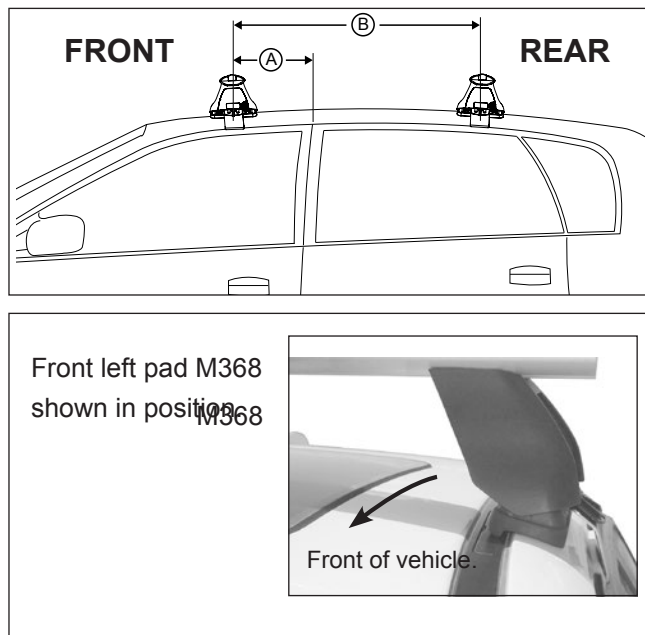

DK145 Rhino-Rack VA, Aero, Euro & HD crossbar instruction

Measurement A: CENTRE of door jamb to CENTRE arrow of leg foot plate.

Measurement B: CENTRE of Front leg foot plate arrow to CENTRE of Rear leg foot plate arrow.

Carrying capacity: Roof rack is rated to 75kg. Please refer to manufacturers handbook for your vehicles maximum roof load capacity. Always use the lower of the two figures.

If your vehicle is not listed on this fitting instruction please refer to your countries Rhino-Rack web site for the latest information.

VEHICLE	Date	Measurement A	Measurement B	Load Rating (includes racks 5kg/ 11lbs)
Chevrolet Malibu 4dr sedan	1997-2003	230mm / 9,1/16"	700mm / 27,9/16"	75kg / 165lbs
Chevrolet Classic 4dr sedan	2004-2005	230mm / 9,1/16"	700mm / 27,9/16"	75kg / 165lbs