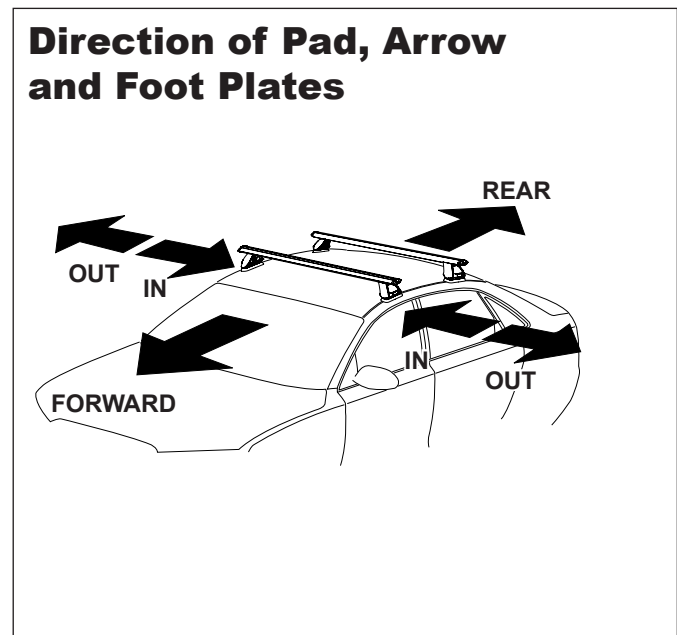

DK145 Rhino-Rack VA, Aero, Euro & HD crossbar instruction

Measurement A: CENTRE of door jamb to CENTRE arrow of leg foot plate.

Measurement B: CENTRE of Front leg foot plate arrow to CENTRE of Rear leg foot plate arrow.

Carrying capacity: Roof rack is rated to 75kg. Please refer to manufacturers handbook for your vehicles maximum roof load capacity. Always use the lower of the two figures.

If your vehicle is not listed on this fitting instruction please refer to your countries Rhino-Rack web site for the latest information.

VEHICLE	Date	Measurement A	Measurement B	Load Rating (includes racks 5kg/ 11lbs)
Chevrolet Malibu 4dr sedan	1997-2003	230mm / 9,1/16"	700mm / 27,9/16"	75kg / 165lbs
Chevrolet Classic 4dr sedan	2004-2005	230mm / 9,1/16"	700mm / 27,9/16"	75kg / 165lbs