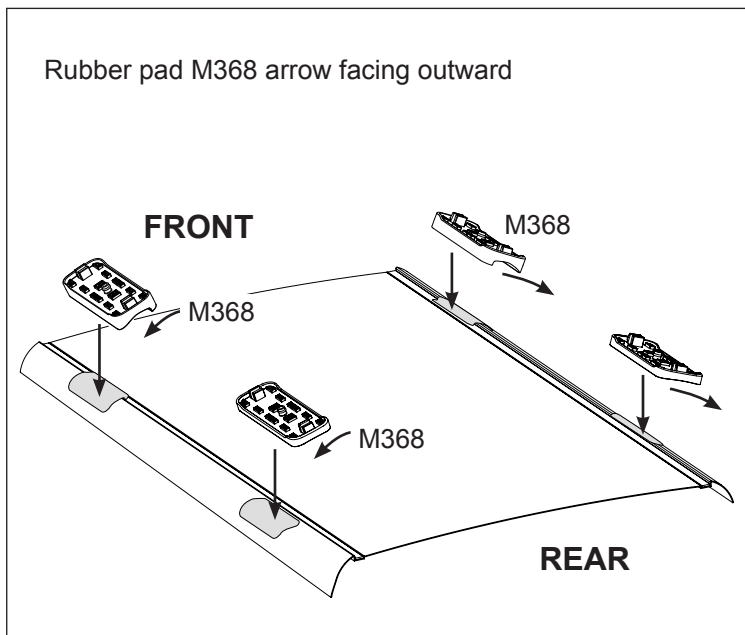

DK145 Rhino-Rack VA, Aero, Euro & HD crossbar instruction

Measurement A: CENTRE of door jamb to CENTRE arrow of leg foot plate.

Measurement B: CENTRE of Front leg foot plate arrow to CENTRE of Rear leg foot plate arrow.

Carrying capacity: Roof rack is rated to 75kg. Please refer to manufacturers handbook for your vehicles maximum roof load capacity. Always use the lower of the two figures.

If your vehicle is not listed on this fitting instruction please refer to your countries Rhino-Rack web site for the latest information.

VEHICLE	Date	Measurement A	Measurement B	Load Rating (includes racks 5kg/ 11lbs)
Chevrolet Malibu 4dr sedan	1997-2003	230mm / 9,1/16"	700mm / 27,9/16"	75kg / 165lbs
Chevrolet Classic 4dr sedan	2004-2005	230mm / 9,1/16"	700mm / 27,9/16"	75kg / 165lbs