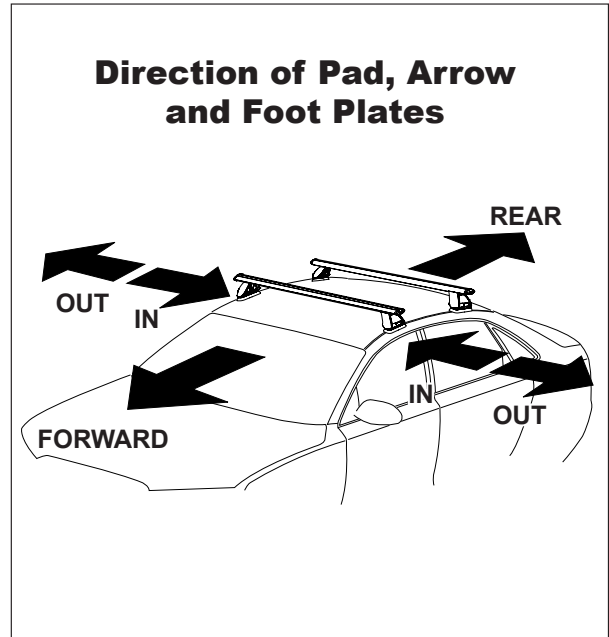

DK143 Rhino-Rack VA, Aero, Euro & HD crossbar instruction

Measurement A: CENTRE of door jamb to CENTRE arrow of leg foot plate.

Measurement B: CENTRE of Front leg foot plate arrow to CENTRE of Rear leg foot plate arrow.

Carrying capacity: Roof rack is rated to 75kg. Please refer to manufacturers handbook for your vehicles maximum roof load capacity. Always use the lower of the two figures.

If your vehicle is not listed on this fitting instruction please refer to your countries Rhino-Rack web site for the latest information.

VEHICLE	Date	Measurement A	Measurement B	Load Rating (includes racks 5kg/11lbs)
SAAB 9-3 5Dr Hatch	06/98-11/02	N/A	N/A	50kg