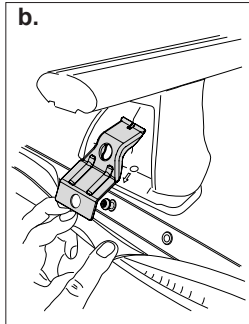

DK143 Rhino-Rack VA, Aero, Euro & HD crossbar instruction

Measurement A: CENTRE of door jamb to CENTRE arrow of leg foot plate.

Measurement B: CENTRE of Front leg foot plate arrow to CENTRE of Rear leg foot plate arrow.

Carrying capacity: Roof rack is rated to 75kg. Please refer to manufacturers handbook for your vehicles maximum roof load capacity. Always use the lower of the two figures.

If your vehicle is not listed on this fitting instruction please refer to your countries Rhino-Rack web site for the latest information.

VEHICLE	Date	Measurement A	Measurement B	Load Rating (includes racks 5kg/11lbs)
SAAB 9-3 5Dr Hatch	06/98-11/02	N/A	N/A	50kg