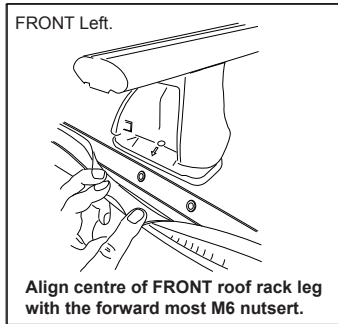

DK143 Rhino-Rack VA, Aero, Euro & HD crossbar instruction

Measurement A: CENTRE of door jamb to CENTRE arrow of leg foot plate.

Measurement B: CENTRE of Front leg foot plate arrow to CENTRE of Rear leg foot plate arrow.

Carrying capacity: Roof rack is rated to 75kg. Please refer to manufacturers handbook for your vehicles maximum roof load capacity. Always use the lower of the two figures.

If your vehicle is not listed on this fitting instruction please refer to your countries Rhino-Rack web site for the latest information.

VEHICLE	Date	Measurement A	Measurement B	Load Rating (includes racks 5kg/11lbs)
SAAB 9-3 5Dr Hatch	06/98-11/02	N/A	N/A	50kg