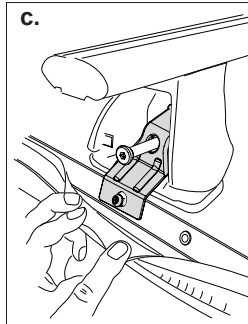

DK143 Rhino-Rack VA, Aero, Euro & HD crossbar instruction

Measurement A: CENTRE of door jamb to CENTRE arrow of leg foot plate.

Measurement B: CENTRE of Front leg foot plate arrow to CENTRE of Rear leg foot plate arrow.

Carrying capacity: Roof rack is rated to 75kg. Please refer to manufacturers handbook for your vehicles maximum roof load capacity. Always use the lower of the two figures.

If your vehicle is not listed on this fitting instruction please refer to your countries Rhino-Rack web site for the latest information.

VEHICLE	Date	Measurement A	Measurement B	Load Rating (includes racks 5kg/11lbs)
SAAB 9-3 5Dr Hatch	06/98-11/02	N/A	N/A	50kg