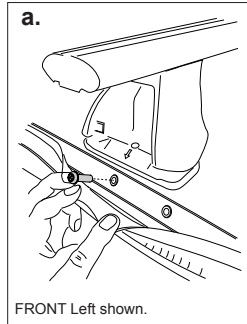

DK143 Rhino-Rack VA, Aero, Euro & HD crossbar instruction

Measurement A: CENTRE of door jamb to CENTRE arrow of leg foot plate.

Measurement B: CENTRE of Front leg foot plate arrow to CENTRE of Rear leg foot plate arrow.

Carrying capacity: Roof rack is rated to 75kg. Please refer to manufacturers handbook for your vehicles maximum roof load capacity. Always use the lower of the two figures.

If your vehicle is not listed on this fitting instruction please refer to your countries Rhino-Rack web site for the latest information.

VEHICLE	Date	Measurement A	Measurement B	Load Rating (includes racks 5kg/11lbs)
SAAB 9-3 5Dr Hatch	06/98-11/02	N/A	N/A	50kg