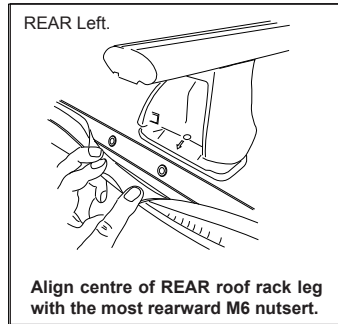

DK143 Rhino-Rack VA, Aero, Euro & HD crossbar instruction

Measurement A: CENTRE of door jamb to CENTRE arrow of leg foot plate.

Measurement B: CENTRE of Front leg foot plate arrow to CENTRE of Rear leg foot plate arrow.

Carrying capacity: Roof rack is rated to 75kg. Please refer to manufacturers handbook for your vehicles maximum roof load capacity. Always use the lower of the two figures.

If your vehicle is not listed on this fitting instruction please refer to your countries Rhino-Rack web site for the latest information.

VEHICLE	Date	Measurement A	Measurement B	Load Rating (includes racks 5kg/11lbs)
SAAB 9-3 5Dr Hatch	06/98-11/02	N/A	N/A	50kg