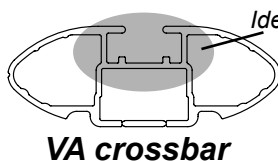

## IDENTIFICATION CHART

Vehicle	Date	Crossbar	FRONT CROSSBAR					REAR CROSSBAR						
			Front Right Pad/ Clamp	Front Left Pad/ Clamp	Measurement strip length per side	Measurement strip length per side	Measurement Distance ( x )	Foot plate arrow direction	Rear Right Pad/ Clamp	Rear Left Pad/ Clamp	Measurement strip length per side	Measurement strip length per side	Measurement Distance ( x )	Foot plate arrow direction
Skoda Octavia/ RS 4dr sedan	07-13	1260mm	M367 114509	M367 114509	148mm	35mm	944mm / 37,3/16"	OUT	M367 114509	M367 114509	142mm	29mm	932mm / 36,11/16"	OUT
			Pad Arrow Forward						Pad Arrow Forward					

## DK136 Rhino-Rack VA, DA, Euro & HD crossbar instruction

**Measurement A:** CENTRE of door jamb to CENTRE arrow of leg foot plate.

**Measurement B:** CENTRE of Front leg foot plate arrow to CENTRE of Rear leg foot plate arrow.