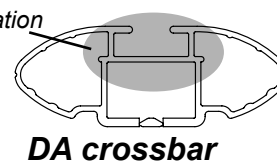

# DK136 Rhino-Rack VA, DA, Euro & HD crossbar instruction

## IDENTIFICATION CHART

Vehicle	Date	Crossbar	FRONT CROSSBAR					REAR CROSSBAR						
			Front Right Pad/ Clamp	Front Left Pad/ Clamp	Measurement strip length per side	Measurement strip length per side	Measurement Distance ( x )	Foot plate arrow direction	Rear Right Pad/ Clamp	Rear Left Pad/ Clamp	Measurement strip length per side	Measurement strip length per side	Measurement Distance ( x )	Foot plate arrow direction
Skoda Octavia/ RS 4dr sedan	07-13	1260mm	M367 114509	M367 114509	148mm	35mm	944mm / 37,3/16"	OUT	M367 114509	M367 114509	142mm	29mm	932mm / 36,11/16"	OUT
			Pad Arrow Forward						Pad Arrow Forward					

## DK136 Rhino-Rack VA, DA, Euro & HD crossbar instruction

**Measurement A:** CENTRE of door jamb to CENTRE arrow of leg foot plate.

**Measurement B:** CENTRE of Front leg foot plate arrow to CENTRE of Rear leg foot plate arrow.