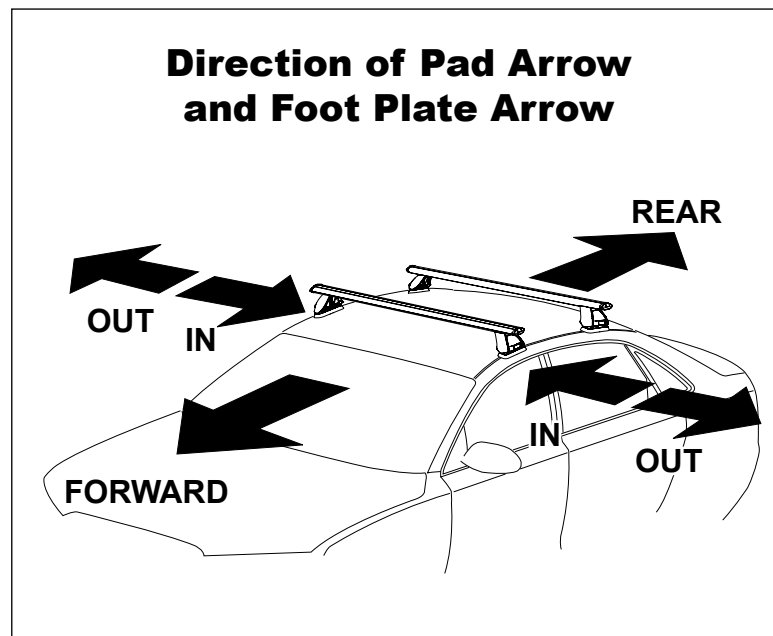

DK136 Rhino-Rack VA, DA, Euro & HD crossbar instruction

Measurement A: CENTRE of door jamb to CENTRE arrow of leg foot plate.

Measurement B: CENTRE of Front leg foot plate arrow to CENTRE of Rear leg foot plate arrow.

Carrying capacity: Roof rack is rated to 75kg. Please refer to manufacturers handbook for your vehicles maximum roof load capacity. Always use the lower of the two figures.

If your vehicle is not listed on this fitting instruction please refer to your countries Rhino-Rack web site for the latest information.

VEHICLE	Date	Measurement A	Measurement B	Load Rating (includes racks 5kg/ 11lbs)
Skoda Octavia/ RS 4dr sedan	07-13	270mm	800mm	75kg