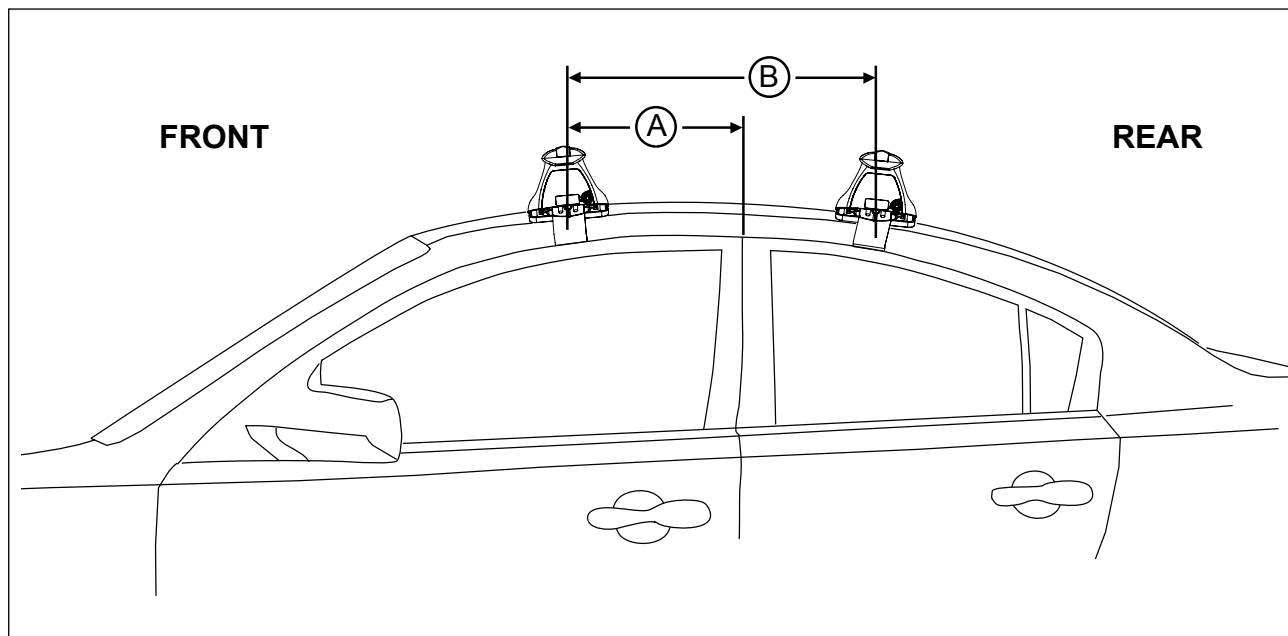

DK136 Rhino-Rack VA, DA, Euro & HD crossbar instruction

Measurement A: CENTRE of door jamb to CENTRE arrow of leg foot plate.

Measurement B: CENTRE of Front leg foot plate arrow to CENTRE of Rear leg foot plate arrow.

Carrying capacity: Roof rack is rated to 75kg. Please refer to manufacturers handbook for your vehicles maximum roof load capacity. Always use the lower of the two figures.

If your vehicle is not listed on this fitting instruction please refer to your countries Rhino-Rack web site for the latest information.

VEHICLE	Date	Measurement A	Measurement B	Load Rating (includes racks 5kg/ 11lbs)
Skoda Octavia/ RS 4dr sedan	07-13	270mm	800mm	75kg