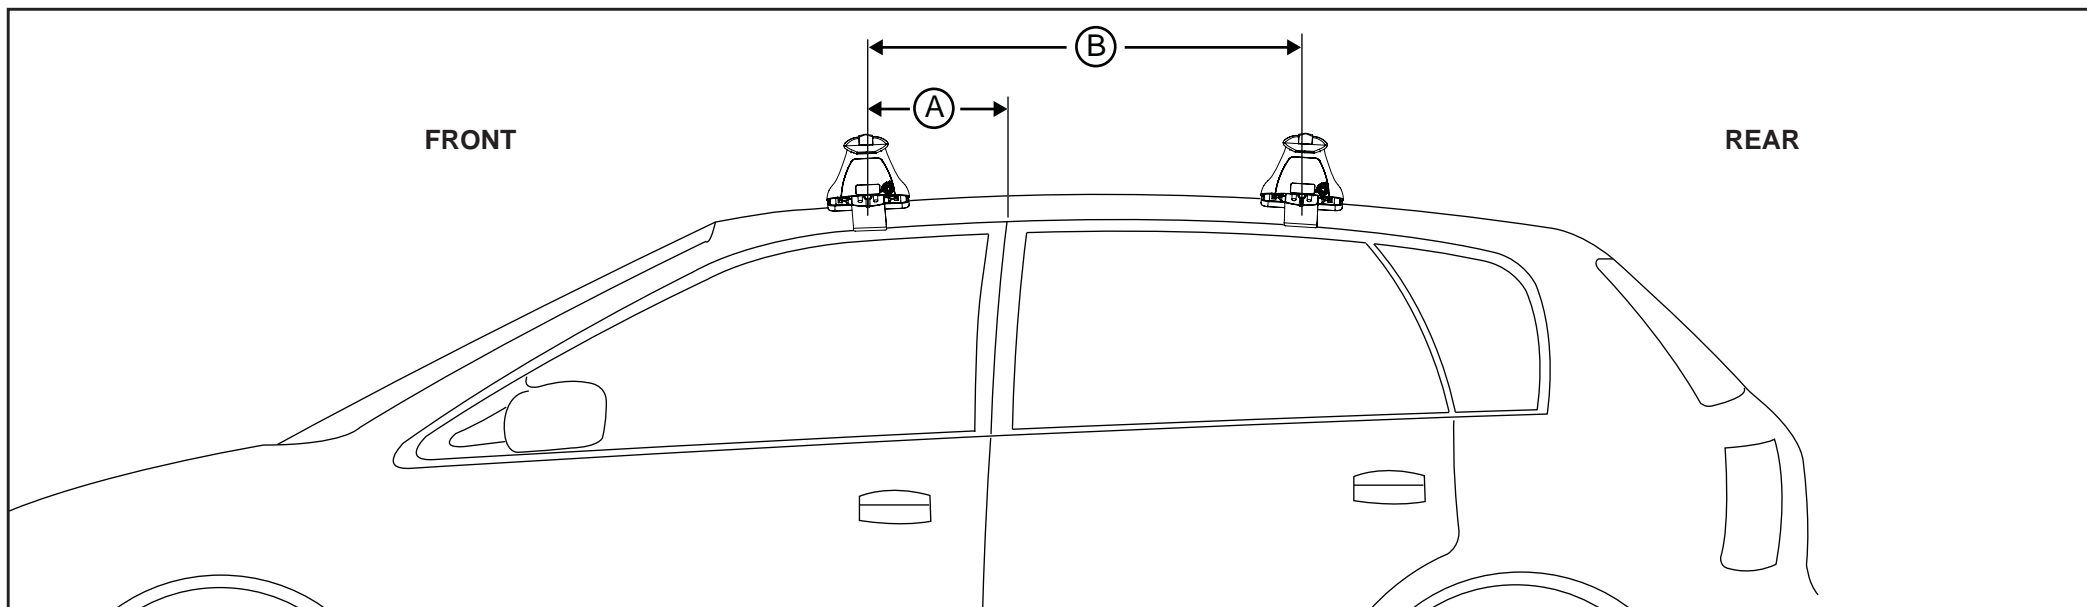

Rhino-Rack 2500 Series - DK130 and RS191 instruction

CONTROLLED

Measurement A: CENTRE of door jamb to CENTRE arrow of leg foot plate.

Measurement B: CENTRE of Front leg foot plate arrow to CENTRE of Rear leg foot plate arrow.

Carrying capacity: Roof rack is rated up to 75kg. Please refer to manufacturers handbook for your vehicles maximum roof load capacity. Always use the lower of the two figures.

If your vehicle is not listed on this fitting instruction please refer to your countries Rhino-Rack web site for the latest information.

VEHICLE	Date	Measurement A	Measurement B	Load Rating up to (includes racks 5kg/ 11lbs)
NISSAN Micra 5dr Hatch K12	03-10	300mm / 11,13/16"	650mm / 25,19/32"	40kg / 88lbs
	Aust. 07-10			
NISSAN March 5dr Hatch K12	02-10