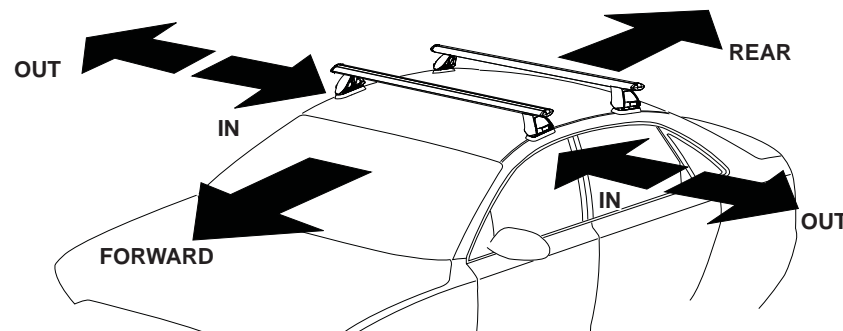

			<b>FRONT</b>						<b>REAR</b>					
			<b>Crossbar Identification</b>						<b>Crossbar Identification</b>					
														
Vehicle	Date	Crossbar	Front Left Pad/Clamp	Front Right Pad/Clamp	Measurement strip length per side	Measurement strip length per side	Measurement Distance ( x )	Foot plate arrow direction	Rear Left Pad/Clamp	Rear Right Pad/Clamp	Measurement strip length per side	Measurement strip length per side	Measurement Distance ( x )	Foot plate arrow direction
NISSAN Micra 5dr Hatch K12	03-10	1065mm	M367	M367	193mm	83mm	840mm / 33,5/64"	OUT	M367	M367	184mm	74mm	822mm / 32,3/8"	OUT
	Aust. 07-10		114494	114494					114494	114494				
NISSAN March 5dr Hatch K12	02-10		Pad Arrow FORWARD						Pad Arrow FORWARD					

Table above refers to Direction of Pad Arrow and Foot Plate Arrow when fitted on the vehicle.

# Rhino-Rack 2500 Series - DK130 and RS191 instruction

**CONTROLLED**

**Measurement A:** CENTRE of door jamb to CENTRE arrow of leg foot plate.

**Measurement B:** CENTRE of Front leg foot plate arrow to CENTRE of Rear leg foot plate arrow.