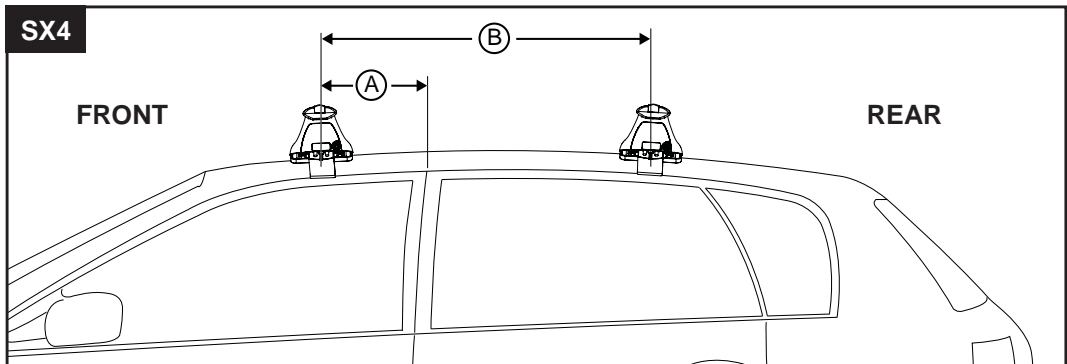

Rhino-Rack 2500 Series - DK127 instruction

CONTROLLED

Measurement A: CENTRE of door jamb to CENTRE arrow of leg foot plate.

Measurement B: CENTRE of Front leg foot plate arrow to CENTRE of Rear leg foot plate arrow.

Carrying capacity: Roof rack is rated up to 75kg. Please refer to manufacturers handbook for your vehicles maximum roof load capacity. Always use the lower of the two figures.

If your vehicle is not listed on this fitting instruction please refer to your countries Rhino-Rack web site for the latest information.

VEHICLE	Date	Measurement A	Measurement B	Measurement C	Load Rating up to (includes racks 5kg/ 11lbs)
Suzuki SX4 4dr Sedan	07-13	120mm / 4,23/32"	700mm / 27,9/16"	-	40kg / 88lbs
Suzuki SX4 5dr Hatch	07-13	120mm / 4,23/32"	700mm / 27,9/16"	-	40kg / 88lbs
Nissan Elgrand E50 Van	97-02	193mm / 7,5/8"	750mm / 29,17/32"	750mm / 29,17/32"	75kg / 165lbs