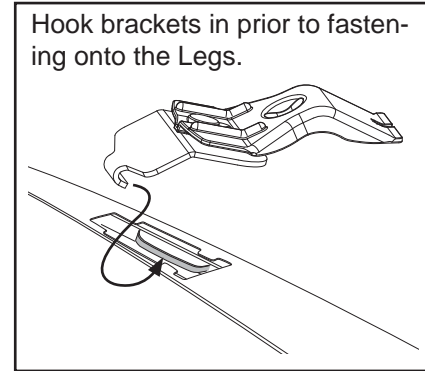

Rhino-Rack 2500 Series - DK127 instruction

CONTROLLED

Measurement A: CENTRE of door jamb to CENTRE arrow of leg foot plate.

Measurement B: CENTRE of Front leg foot plate arrow to CENTRE of Rear leg foot plate arrow.

Carrying capacity: Roof rack is rated up to 75kg. Please refer to manufacturers handbook for your vehicles maximum roof load capacity. Always use the lower of the two figures.

If your vehicle is not listed on this fitting instruction please refer to your countries Rhino-Rack web site for the latest information.

VEHICLE	Date	Measurement A	Measurement B	Measurement C	Load Rating up to (includes racks 5kg/ 11lbs)
Suzuki SX4 4dr Sedan	07-13	120mm / 4,23/32"	700mm / 27,9/16"	-	40kg / 88lbs
Suzuki SX4 5dr Hatch	07-13	120mm / 4,23/32"	700mm / 27,9/16"	-	40kg / 88lbs
Nissan Elgrand E50 Van	97-02	193mm / 7,5/8"	750mm / 29,17/32"	750mm / 29,17/32"	75kg / 165lbs