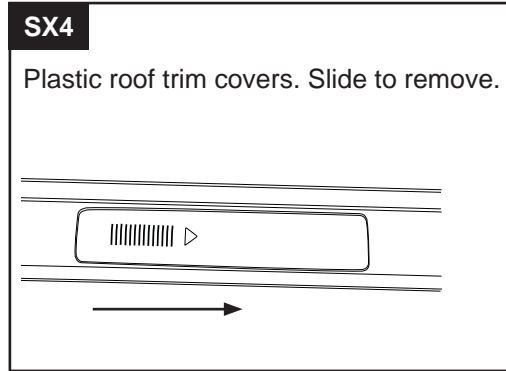

Rhino-Rack 2500 Series - DK127 instruction

CONTROLLED

Measurement A: CENTRE of door jamb to CENTRE arrow of leg foot plate.

Measurement B: CENTRE of Front leg foot plate arrow to CENTRE of Rear leg foot plate arrow.

Carrying capacity: Roof rack is rated up to 75kg. Please refer to manufacturers handbook for your vehicles maximum roof load capacity. Always use the lower of the two figures.

If your vehicle is not listed on this fitting instruction please refer to your countries Rhino-Rack web site for the latest information.

VEHICLE	Date	Measurement A	Measurement B	Measurement C	Load Rating up to (includes racks 5kg/ 11lbs)
Suzuki SX4 4dr Sedan	07-13	120mm / 4,23/32"	700mm / 27,9/16"	-	40kg / 88lbs
Suzuki SX4 5dr Hatch	07-13	120mm / 4,23/32"	700mm / 27,9/16"	-	40kg / 88lbs
Nissan Elgrand E50 Van	97-02	193mm / 7,5/8"	750mm / 29,17/32"	750mm / 29,17/32"	75kg / 165lbs