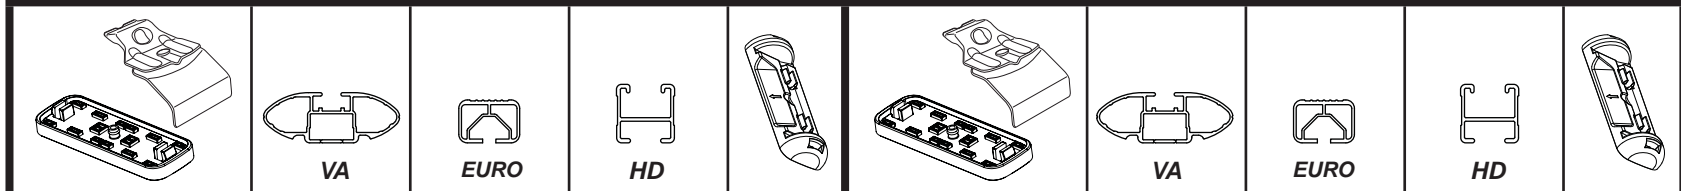

CROSSBAR IDENTIFICATION

VA crossbar

EURO crossbar

HD crossbar

FRONT CROSSBAR

REAR CROSSBAR

Vehicle	Date	Crossbar	Front Right Pad/Clamp		Measurement strip length per side	Measurement strip length per side	Measurement Distance (x)	Foot plate arrow direction	Rear Right Pad/Clamp		Measurement strip length per side	Measurement strip length per side	Measurement Distance (x)	Foot plate arrow direction
			M365 SUB0199	M365 SUB0199					M365 SUB0199	M365 SUB0199				
Suzuki SX4 4dr Sedan	07-13	1065mm	M365 SUB0199	M365 SUB0199	147mm	34mm	742mm / 29,7/32"	OUT	M365 SUB0199	M365 SUB0199	127mm	17mm	708mm / 27,7/8"	OUT
			Pad Arrow Forward						Pad Arrow Forward					
Suzuki SX4 5dr Hatch	07-13	1065mm	M365 SUB0199	M365 SUB0199	147mm	34mm	742mm / 29,7/32"	OUT	M365 SUB0199	M365 SUB0199	127mm	17mm	708mm / 27,7/8"	OUT
			Pad Arrow Forward						Pad Arrow Forward					
Nissan Elgrand E50 Van	97-02	1375mm	M365 SUB0199	M365 SUB0199	120mm	65mm	1003mm / 39,1/2"	OUT	M365 SUB0199	M365 SUB0199	MIDDLE Bar 116mm	61mm	995mm / 39,3/16"	OUT
			Pad Arrow Forward						Pad Arrow Forward		REAR Bar 93mm		38mm	

NISSAN ELGRAND E50: To fit an additional 3rd Crossbar on the REAR mounting point the following parts are required; **1 x DK127** and **1 x RLKS1**.

Rhino-Rack 2500 Series - DK127 instruction

CONTROLLED

Measurement A: CENTRE of door jamb to CENTRE arrow of leg foot plate.

Measurement B: CENTRE of Front leg foot plate arrow to CENTRE of Rear leg foot plate arrow.

Carrying capacity: Roof rack is rated up to 75kg. Please refer to manufacturers handbook for your vehicles maximum roof load capacity. Always use the lower of the two figures.