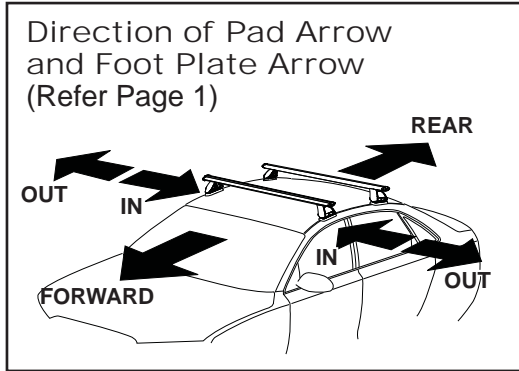

Rhino-Rack 2500 Series - DK127 instruction

CONTROLLED

Measurement A: CENTRE of door jamb to CENTRE arrow of leg foot plate.

Measurement B: CENTRE of Front leg foot plate arrow to CENTRE of Rear leg foot plate arrow.

Carrying capacity: Roof rack is rated up to 75kg. Please refer to manufacturers handbook for your vehicles maximum roof load capacity. Always use the lower of the two figures.

If your vehicle is not listed on this fitting instruction please refer to your countries Rhino-Rack web site for the latest information.

VEHICLE	Date	Measurement A	Measurement B	Measurement C	Load Rating up to (includes racks 5kg/ 11lbs)
Suzuki SX4 4dr Sedan	07-13	120mm / 4,23/32"	700mm / 27,9/16"	-	40kg / 88lbs
Suzuki SX4 5dr Hatch	07-13	120mm / 4,23/32"	700mm / 27,9/16"	-	40kg / 88lbs
Nissan Elgrand E50 Van	97-02	193mm / 7,5/8"	750mm / 29,17/32"	750mm / 29,17/32"	75kg / 165lbs