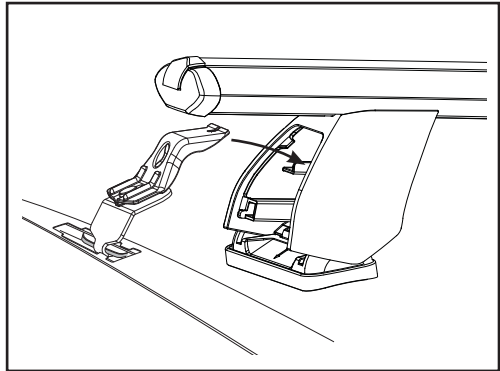

NISSAN ELGRAND E50: To fit an additional 3rd Crossbar on the REAR mounting point the following parts are required; **1 x DK127** and **1 x RLKS1**.

Rhino-Rack 2500 Series - DK127 instruction

CONTROLLED

Measurement A: CENTRE of door jamb to CENTRE arrow of leg foot plate.

Measurement B: CENTRE of Front leg foot plate arrow to CENTRE of Rear leg foot plate arrow.

Carrying capacity: Roof rack is rated up to 75kg. Please refer to manufacturers handbook for your vehicles maximum roof load capacity. Always use the lower of the two figures.

If your vehicle is not listed on this fitting instruction please refer to your countries Rhino-Rack web site for the latest information.

VEHICLE	Date	Measurement A	Measurement B	Measurement C	Load Rating up to (includes racks 5kg/ 11lbs)
Suzuki SX4 4dr Sedan	07-13	120mm / 4,23/32"	700mm / 27,9/16"	-	40kg / 88lbs
Suzuki SX4 5dr Hatch	07-13	120mm / 4,23/32"	700mm / 27,9/16"	-	40kg / 88lbs
Nissan Elgrand E50 Van	97-02	193mm / 7,5/8"	750mm / 29,17/32"	750mm / 29,17/32"	75kg / 165lbs