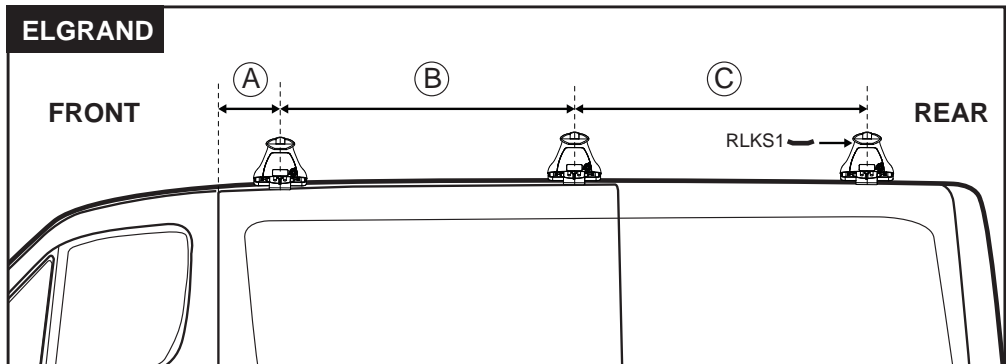

Rhino-Rack 2500 Series - DK127 instruction

CONTROLLED

Measurement A: CENTRE of door jamb to CENTRE arrow of leg foot plate.

Measurement B: CENTRE of Front leg foot plate arrow to CENTRE of Rear leg foot plate arrow.

Carrying capacity: Roof rack is rated up to 75kg. Please refer to manufacturers handbook for your vehicles maximum roof load capacity. Always use the lower of the two figures.

If your vehicle is not listed on this fitting instruction please refer to your countries Rhino-Rack web site for the latest information.

VEHICLE	Date	Measurement A	Measurement B	Measurement C	Load Rating up to (includes racks 5kg/ 11lbs)
Suzuki SX4 4dr Sedan	07-13	120mm / 4,23/32"	700mm / 27,9/16"	-	40kg / 88lbs
Suzuki SX4 5dr Hatch	07-13	120mm / 4,23/32"	700mm / 27,9/16"	-	40kg / 88lbs
Nissan Elgrand E50 Van	97-02	193mm / 7,5/8"	750mm / 29,17/32"	750mm / 29,17/32"	75kg / 165lbs