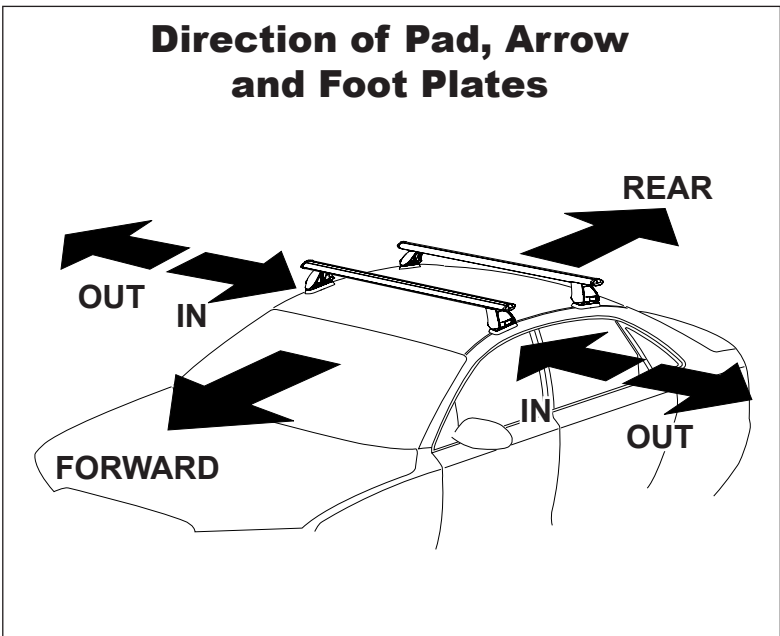

DK121 Rhino-Rack VA, Aero, Euro & HD crossbar instruction

Measurement A: CENTRE of door jamb to CENTRE arrow of leg foot plate.

Measurement B: CENTRE of Front leg foot plate arrow to CENTRE of Rear leg foot plate arrow.

Carrying capacity: Roof rack is rated to 75kg. Please refer to manufacturers handbook for your vehicles maximum roof load capacity. Always use the lower of the two figures.

If your vehicle is not listed on this fitting instruction please refer to your countries Rhino-Rack web site for the latest information.

VEHICLE	Date	Measurement A	Measurement B	Load Rating (includes racks 5kg/11lbs)
Holden Epica Sedan	04/07 on	200mm	700mm	50kg