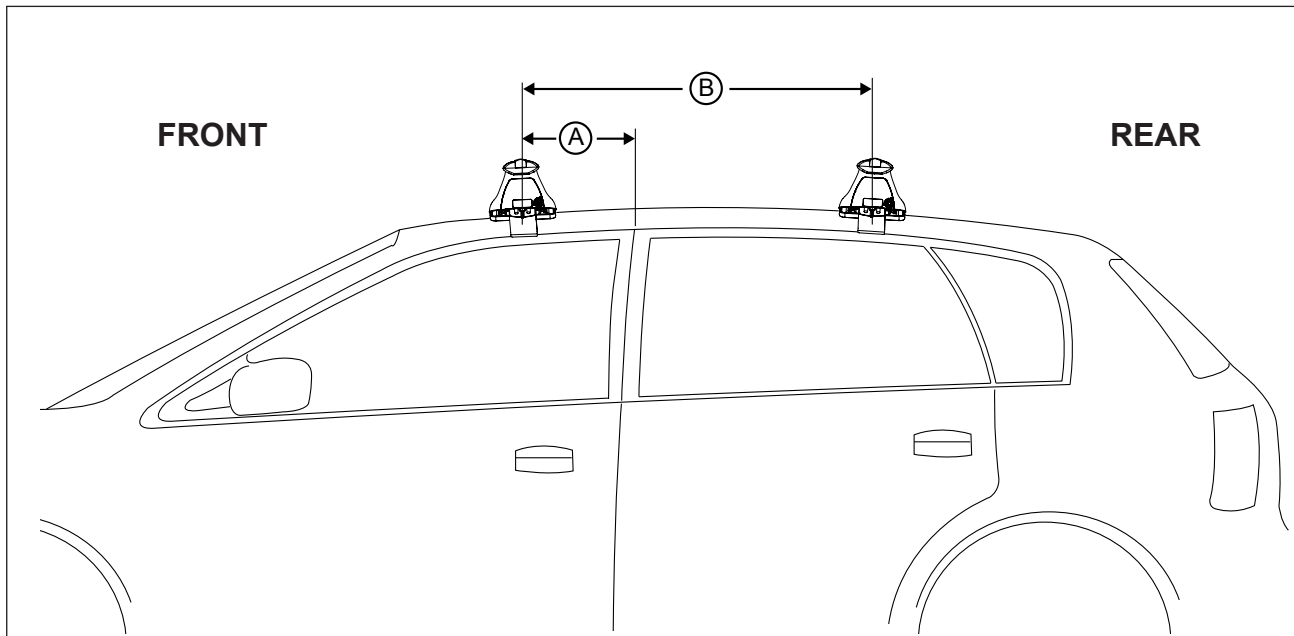

DK121 Rhino-Rack VA, Aero, Euro & HD crossbar instruction

Measurement A: CENTRE of door jamb to CENTRE arrow of leg foot plate.

Measurement B: CENTRE of Front leg foot plate arrow to CENTRE of Rear leg foot plate arrow.

Carrying capacity: Roof rack is rated to 75kg. Please refer to manufacturers handbook for your vehicles maximum roof load capacity. Always use the lower of the two figures.

If your vehicle is not listed on this fitting instruction please refer to your countries Rhino-Rack web site for the latest information.

VEHICLE	Date	Measurement A	Measurement B	Load Rating (includes racks 5kg/11lbs)
Holden Epica Sedan	04/07 on	200mm	700mm	50kg