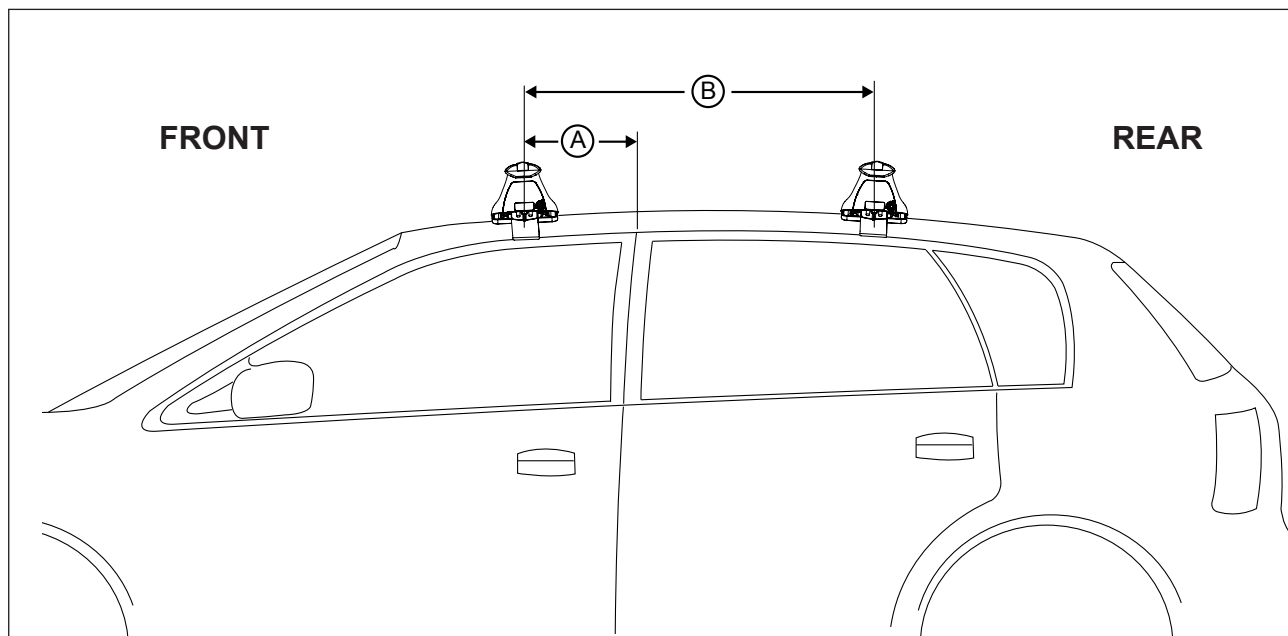

DK119 Rhino-Rack VA, Aero, Euro & HD crossbar instruction

Measurement A: CENTRE of door jamb to CENTRE arrow of leg foot plate.

Measurement B: CENTRE of Front leg foot plate arrow to CENTRE of Rear leg foot plate arrow.

Carrying capacity: Roof rack is rated to 75kg. Please refer to manufacturers handbook for your vehicles maximum roof load capacity. Always use the lower of the two figures.

If your vehicle is not listed on this fitting instruction please refer to your countries Rhino-Rack web site for the latest information.

VEHICLE	Date	Measurement A	Measurement B	Load Rating (includes racks 5kg/ 11lbs)
Holden Rodeo Crew Cab	1998-02/2003	250mm / 9,27/32"	800mm / 31,1/2"	50kg / 110lbs
Holden Rodeo Single Cab	1998-02/2003	250mm / 9,27/32"	N/A	25kg / 55lbs
Holden Rodeo Space Cab	1998-02/2003	250mm / 9,27/32"	N/A	25kg / 55lbs