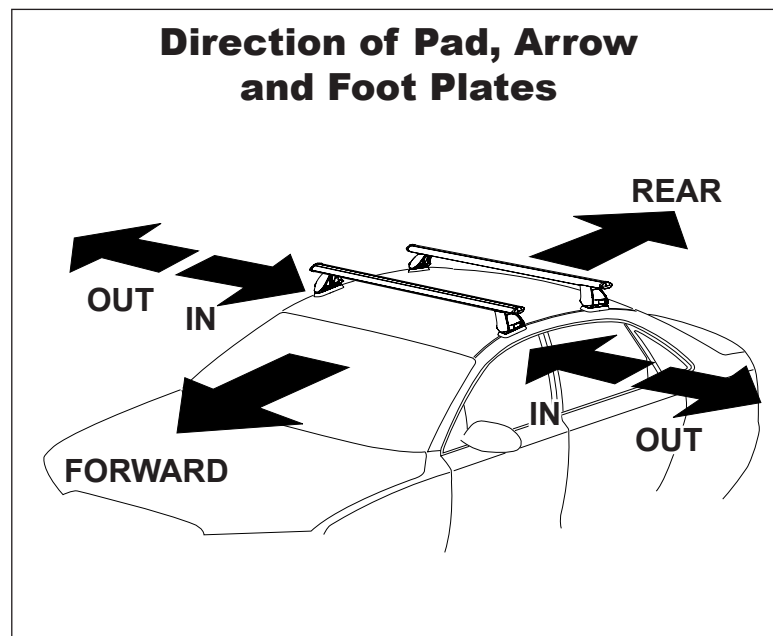

DK119 Rhino-Rack VA, Aero, Euro & HD crossbar instruction

Measurement A: CENTRE of door jamb to CENTRE arrow of leg foot plate.

Measurement B: CENTRE of Front leg foot plate arrow to CENTRE of Rear leg foot plate arrow.

Carrying capacity: Roof rack is rated to 75kg. Please refer to manufacturers handbook for your vehicles maximum roof load capacity. Always use the lower of the two figures.

If your vehicle is not listed on this fitting instruction please refer to your countries Rhino-Rack web site for the latest information.

VEHICLE	Date	Measurement A	Measurement B	Load Rating (includes racks 5kg/ 11lbs)
Holden Rodeo Crew Cab	1998-02/2003	250mm / 9,27/32"	800mm / 31,1/2"	50kg / 110lbs
Holden Rodeo Single Cab	1998-02/2003	250mm / 9,27/32"	N/A	25kg / 55lbs
Holden Rodeo Space Cab	1998-02/2003	250mm / 9,27/32"	N/A	25kg / 55lbs