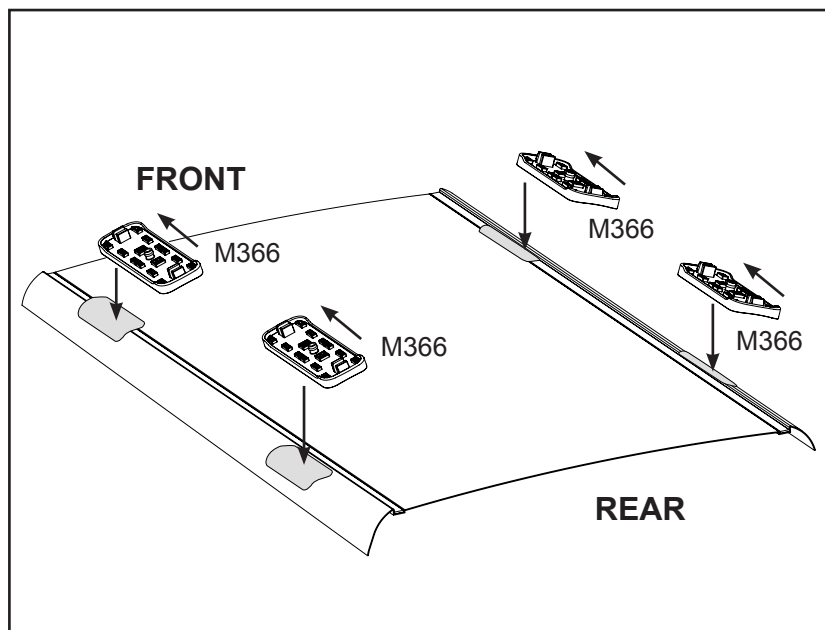

DK118 Rhino-Rack VA, Aero, Euro & HD crossbar instruction

Measurement A: CENTRE of door jamb to CENTRE arrow of leg foot plate.

Measurement B: CENTRE of Front leg foot plate arrow to CENTRE of Rear leg foot plate arrow.

Carrying capacity: Roof rack is rated to 75kg. Please refer to manufacturers handbook for your vehicles maximum roof load capacity. Always use the lower of the two figures.

If your vehicle is not listed on this fitting instruction please refer to your countries Rhino-Rack web site for the latest information.

VEHICLE	Date	Measurement A	Measurement B	Load Rating (includes racks 5kg/ 11lbs)
Volkswagen Golf (MK5) 5dr hatch (AU/NZ)	08/04-9/09	200mm / 7,7/8"	750mm / 29,17/32"	75kg / 165lbs
Volkswagen Golf (MK5) 5dr hatch (EUR)	04-09	200mm / 7,7/8"	750mm / 29,17/32"	75kg / 165lbs
Volkswagen Rabbit (MK5) 5dr hatch (USA)	06-09	200mm / 7,7/8"	750mm / 29,17/32"	75kg / 165lbs
Volkswagen GTI (MK5) 5dr hatch (AU/NZ)	08/04-9/09	200mm / 7,7/8"	750mm / 29,17/32"	75kg / 165lbs
Volkswagen GTI (MK5) 5dr hatch (EUR)	04-09	200mm / 7,7/8"	750mm / 29,17/32"	75kg / 165lbs
Volkswagen GTI (MK5) 5dr hatch (USA)	06-09	200mm / 7,7/8"	750mm / 29,17/32"	75kg / 165lbs