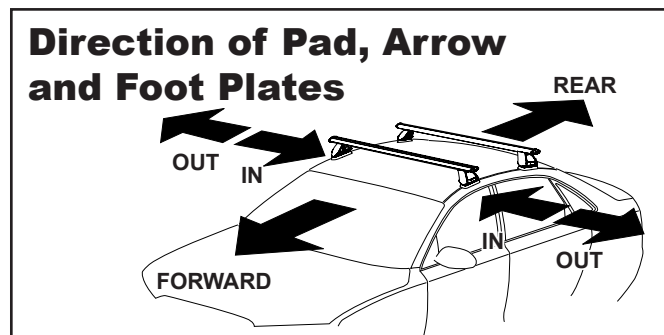

DK118 Rhino-Rack VA, Aero, Euro & HD crossbar instruction

Measurement A: CENTRE of door jamb to CENTRE arrow of leg foot plate.

Measurement B: CENTRE of Front leg foot plate arrow to CENTRE of Rear leg foot plate arrow.

Carrying capacity: Roof rack is rated to 75kg. Please refer to manufacturers handbook for your vehicles maximum roof load capacity. Always use the lower of the two figures.

If your vehicle is not listed on this fitting instruction please refer to your countries Rhino-Rack web site for the latest information.

VEHICLE	Date	Measurement A	Measurement B	Load Rating (includes racks 5kg/ 11lbs)
Volkswagen Golf (MK5) 5dr hatch (AU/NZ)	08/04-9/09	200mm / 7,7/8"	750mm / 29,17/32"	75kg / 165lbs
Volkswagen Golf (MK5) 5dr hatch (EUR)	04-09	200mm / 7,7/8"	750mm / 29,17/32"	75kg / 165lbs
Volkswagen Rabbit (MK5) 5dr hatch (USA)	06-09	200mm / 7,7/8"	750mm / 29,17/32"	75kg / 165lbs
Volkswagen GTI (MK5) 5dr hatch (AU/NZ)	08/04-9/09	200mm / 7,7/8"	750mm / 29,17/32"	75kg / 165lbs
Volkswagen GTI (MK5) 5dr hatch (EUR)	04-09	200mm / 7,7/8"	750mm / 29,17/32"	75kg / 165lbs
Volkswagen GTI (MK5) 5dr hatch (USA)	06-09	200mm / 7,7/8"	750mm / 29,17/32"	75kg / 165lbs