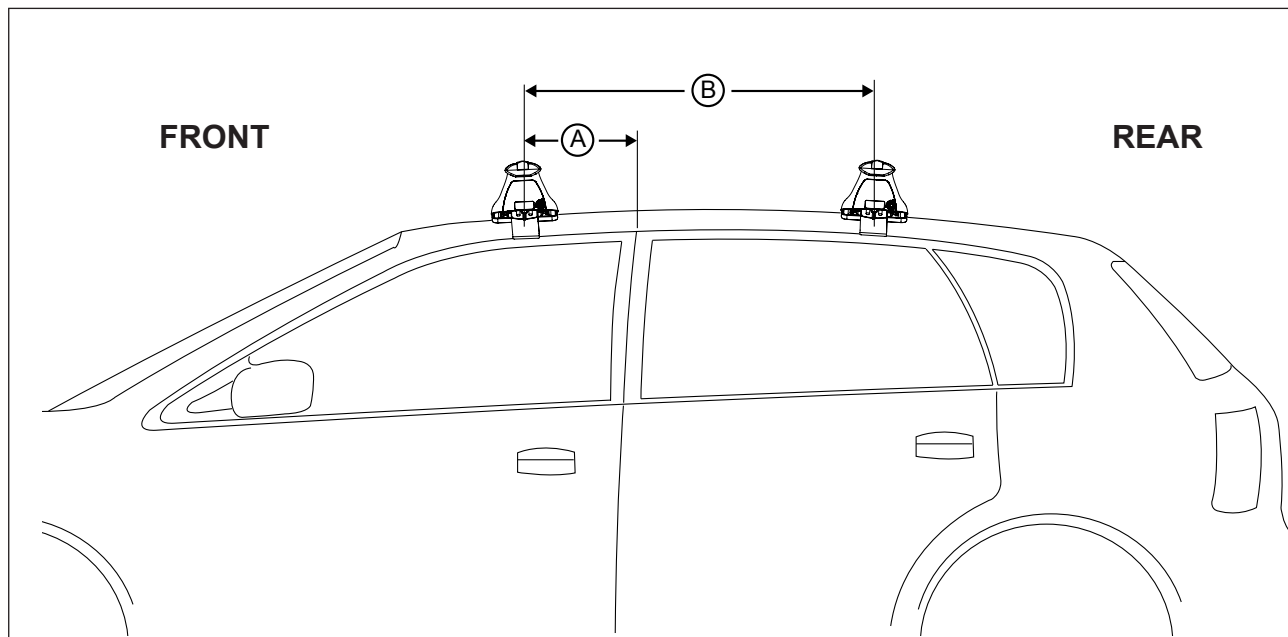

DK118 Rhino-Rack VA, Aero, Euro & HD crossbar instruction

Measurement A: CENTRE of door jamb to CENTRE arrow of leg foot plate.

Measurement B: CENTRE of Front leg foot plate arrow to CENTRE of Rear leg foot plate arrow.

Carrying capacity: Roof rack is rated to 75kg. Please refer to manufacturers handbook for your vehicles maximum roof load capacity. Always use the lower of the two figures.

If your vehicle is not listed on this fitting instruction please refer to your countries Rhino-Rack web site for the latest information.

VEHICLE	Date	Measurement A	Measurement B	Load Rating (includes racks 5kg/ 11lbs)
Volkswagen R32 (MK5) 5dr hatch (AU/NZ)	07/06-03/10	200mm / 7,7/8"	750mm / 29,17/32"	75kg / 165lbs
Volkswagen R32 (MK5) 5dr hatch (EUR)	05-09	200mm / 7,7/8"	750mm / 29,17/32"	75kg / 165lbs