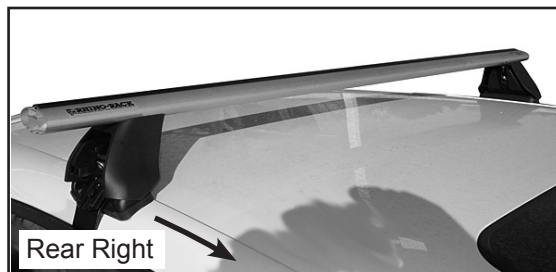

DK118 Rhino-Rack VA, Aero, Euro & HD crossbar instruction

Measurement A: CENTRE of door jamb to CENTRE arrow of leg foot plate.

Measurement B: CENTRE of Front leg foot plate arrow to CENTRE of Rear leg foot plate arrow.

Carrying capacity: Roof rack is rated to 75kg. Please refer to manufacturers handbook for your vehicles maximum roof load capacity. Always use the lower of the two figures.

If your vehicle is not listed on this fitting instruction please refer to your countries Rhino-Rack web site for the latest information.

VEHICLE	Date	Measurement A	Measurement B	Load Rating (includes racks 5kg/ 11lbs)
Volkswagen Golf (MK5) 5dr hatch (AU/NZ)	08/04-9/09	200mm / 7,7/8"	750mm / 29,17/32"	75kg / 165lbs
Volkswagen Golf (MK5) 5dr hatch (EUR)	04-09	200mm / 7,7/8"	750mm / 29,17/32"	75kg / 165lbs
Volkswagen Rabbit (MK5) 5dr hatch (USA)	06-09	200mm / 7,7/8"	750mm / 29,17/32"	75kg / 165lbs
Volkswagen GTI (MK5) 5dr hatch (AU/NZ)	08/04-9/09	200mm / 7,7/8"	750mm / 29,17/32"	75kg / 165lbs
Volkswagen GTI (MK5) 5dr hatch (EUR)	04-09	200mm / 7,7/8"	750mm / 29,17/32"	75kg / 165lbs
Volkswagen GTI (MK5) 5dr hatch (USA)	06-09	200mm / 7,7/8"	750mm / 29,17/32"	75kg / 165lbs