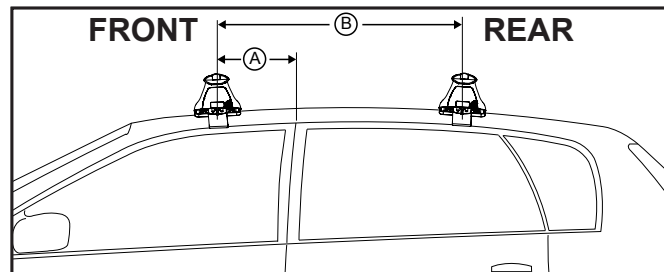

DK118 Rhino-Rack VA, Aero, Euro & HD crossbar instruction

Measurement A: CENTRE of door jamb to CENTRE arrow of leg foot plate.

Measurement B: CENTRE of Front leg foot plate arrow to CENTRE of Rear leg foot plate arrow.

Carrying capacity: Roof rack is rated to 75kg. Please refer to manufacturers handbook for your vehicles maximum roof load capacity. Always use the lower of the two figures.

If your vehicle is not listed on this fitting instruction please refer to your countries Rhino-Rack web site for the latest information.

VEHICLE	Date	Measurement A	Measurement B	Load Rating (includes racks 5kg/ 11lbs)
Volkswagen Golf (MK5) 5dr hatch (AU/NZ)	08/04-9/09	200mm / 7,7/8"	750mm / 29,17/32"	75kg / 165lbs
Volkswagen Golf (MK5) 5dr hatch (EUR)	04-09	200mm / 7,7/8"	750mm / 29,17/32"	75kg / 165lbs
Volkswagen Rabbit (MK5) 5dr hatch (USA)	06-09	200mm / 7,7/8"	750mm / 29,17/32"	75kg / 165lbs
Volkswagen GTI (MK5) 5dr hatch (AU/NZ)	08/04-9/09	200mm / 7,7/8"	750mm / 29,17/32"	75kg / 165lbs
Volkswagen GTI (MK5) 5dr hatch (EUR)	04-09	200mm / 7,7/8"	750mm / 29,17/32"	75kg / 165lbs
Volkswagen GTI (MK5) 5dr hatch (USA)	06-09	200mm / 7,7/8"	750mm / 29,17/32"	75kg / 165lbs