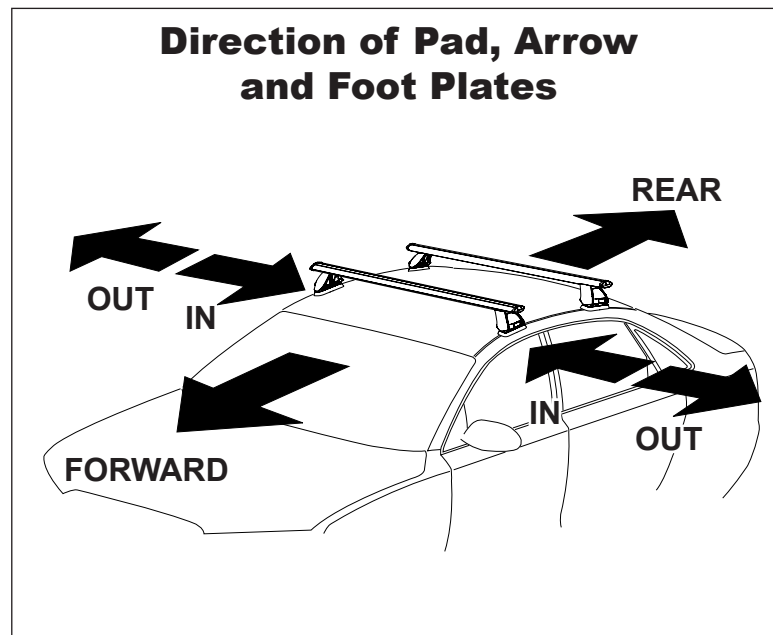

DK111 Rhino-Rack VA, Aero, Euro & HD crossbar instruction

Measurement A: CENTRE of door jamb to CENTRE arrow of leg foot plate.

Measurement B: CENTRE of Front leg foot plate arrow to CENTRE of Rear leg foot plate arrow.

Carrying capacity: Roof rack is rated to 75kg. Please refer to manufacturers handbook for your vehicles maximum roof load capacity. Always use the lower of the two figures.

If your vehicle is not listed on this fitting instruction please refer to your countries Rhino-Rack web site for the latest information.

VEHICLE	Date	Measurement A	Measurement B	Load Rating (includes racks 5kg/11lbs)
Volkswagen Beetle 3dr hatch 1C (USA)	1998-2011	540mm / 21,17/64"	680mm / 26,49/64"	50kg / 110lbs
Volkswagen Beetle 3dr hatch 9C (Aust.)	01/00-2011	540mm / 21,17/64"	680mm / 26,49/64"	50kg / 110lbs