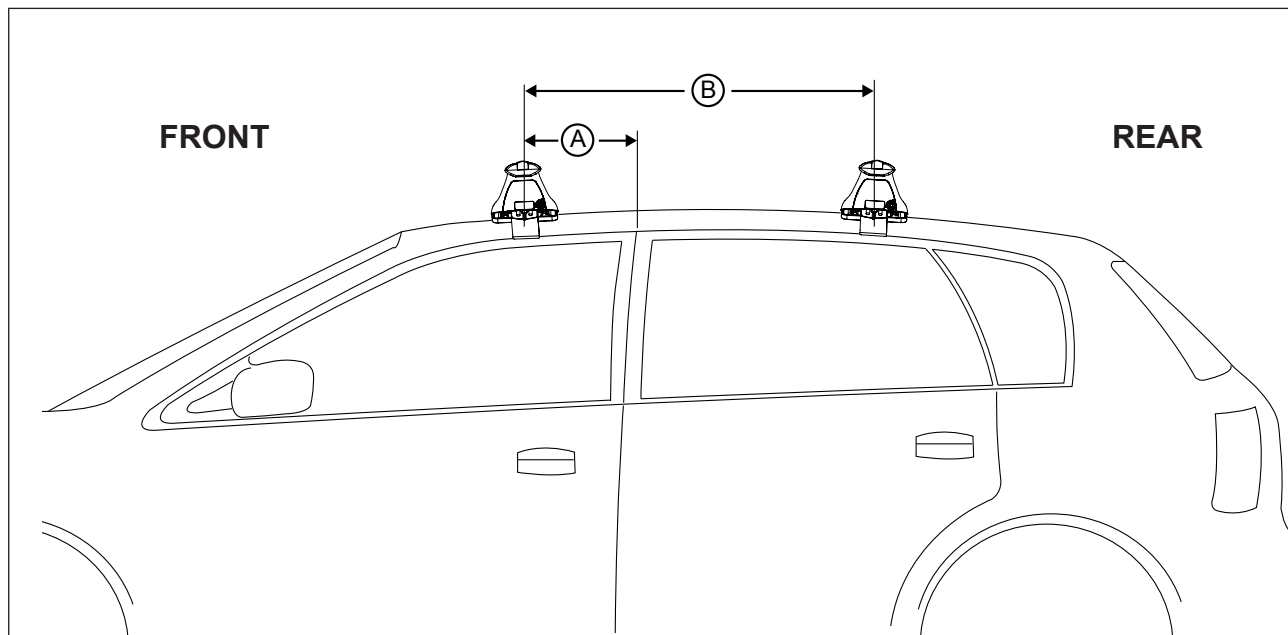

DK111 Rhino-Rack VA, Aero, Euro & HD crossbar instruction

Vehicle	Date	Crossbar	FRONT CROSSBAR					REAR CROSSBAR						
			Front Right Pad/Clamp	Front Left Pad/Clamp	Measurement strip length per side	Measurement strip length per side	Measurement Distance (x)	Foot plate arrow direction	Rear Right Pad/Clamp	Rear Left Pad/Clamp	Measurement strip length per side	Measurement strip length per side	Measurement Distance (x)	Foot plate arrow direction
Volkswagen Beetle 3dr hatch 1C (USA)	1998-2011	1260mm	142615 114418	142615 114416	146mm	33mm	940mm / 37"	OUT	142615 114419	142615 114417	134mm	21mm	916mm / 36,1/16"	OUT
			Arrow OUT						Arrow OUT					
Volkswagen Beetle 3dr hatch 9C (Aust.)	01/00-2011	1260mm	142615 114418	142615 114416	146mm	33mm	940mm / 37"	OUT	142615 114419	142615 114417	134mm	21mm	916mm / 36,1/16"	OUT
			Arrow OUT						Arrow OUT					

DK111 Rhino-Rack VA, Aero, Euro & HD crossbar instruction

Measurement A: CENTRE of door jamb to CENTRE arrow of leg foot plate.

Measurement B: CENTRE of Front leg foot plate arrow to CENTRE of Rear leg foot plate arrow.

Carrying capacity: Roof rack is rated to 75kg. Please refer to manufacturers handbook for your vehicles maximum roof load capacity. Always use the lower of the two figures.

If your vehicle is not listed on this fitting instruction please refer to your countries Rhino-Rack web site for the latest information.

VEHICLE	Date	Measurement A	Measurement B	Load Rating (includes racks 5kg/11lbs)
Volkswagen Beetle 3dr hatch 1C (USA)	1998-2011	540mm / 21,17/64"	680mm / 26,49/64"	50kg / 110lbs
Volkswagen Beetle 3dr hatch 9C (Aust.)	01/00-2011	540mm / 21,17/64"	680mm / 26,49/64"	50kg / 110lbs