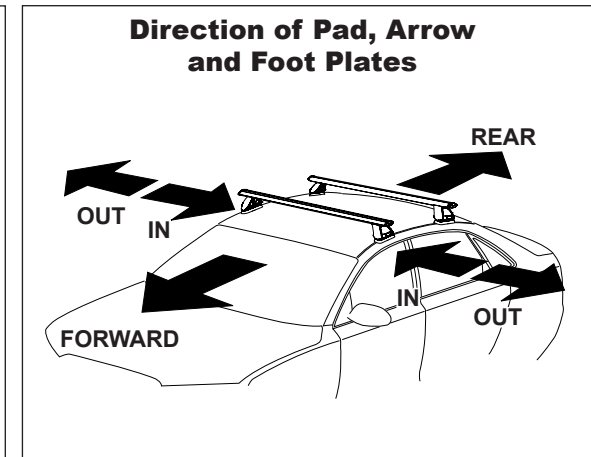

DK109 Rhino-Rack VA, Aero, Euro & HD crossbar instruction

CONTROLLED

Measurement A: CENTRE of door jamb to CENTRE arrow of leg foot plate.

Measurement B: CENTRE of Front leg foot plate arrow to CENTRE of Rear leg foot plate arrow.

Carrying capacity: Roof rack is rated to 75kg. Please refer to manufacturers handbook for your vehicles maximum roof load capacity. Always use the lower of the two figures.

If your vehicle is not listed on this fitting instruction please refer to your countries Rhino-Rack web site for the latest information.

VEHICLE	Date	Measurement A	Measurement B	Load Rating (includes racks 5kg/ 11lbs)
Holden VE/VE II 4dr sedan	08/06-	250mm / 9,27/32"	700mm / 27,9/16"	50kg / 110lbs
Chevrolet Lumina 4dr sedan	2007-	250mm / 9,27/32"	700mm / 27,9/16"	50kg / 110lbs
Pontiac G8 4dr sedan	08/09	250mm / 9,27/32"	700mm / 27,9/16"	50kg / 110lbs
Vauxhall VXR8 4dr sedan	07/07-	250mm / 9,27/32"	700mm / 27,9/16"	50kg / 110lbs
Holden Statesman WM 4dr sedan	08/06-	200mm / 7,7/8"	700mm / 27,9/16"	50kg / 110lbs
Holden VE/VE II 2dr utility	09/07-	200mm / 7,7/8"	N/A	25kg / 55lbs