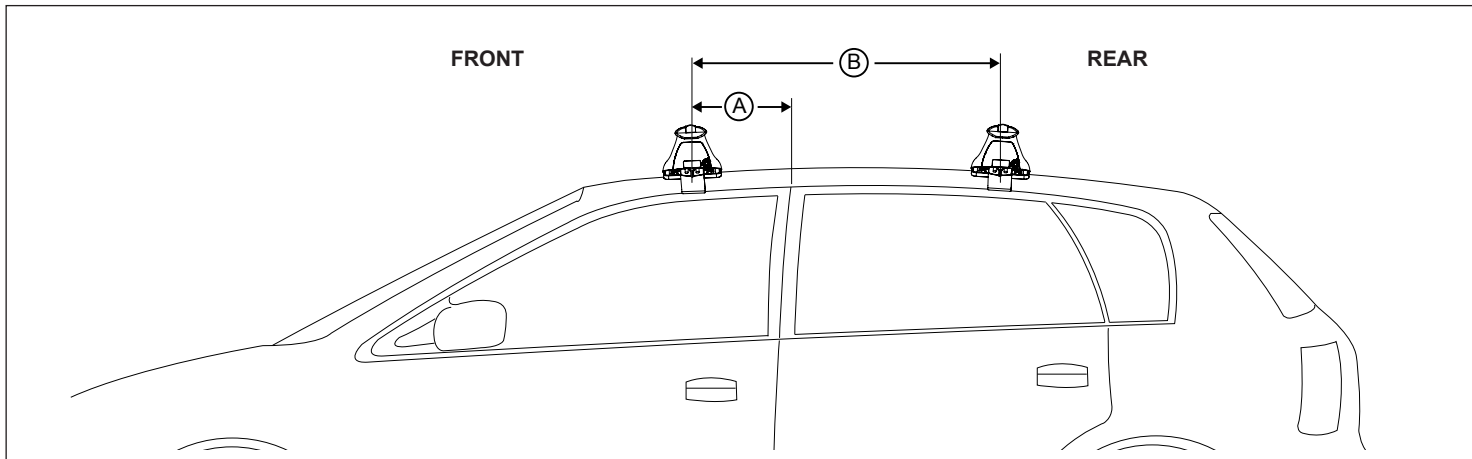

DK109 Rhino-Rack VA, Aero, Euro & HD crossbar instruction

CONTROLLED

Measurement A: CENTRE of door jamb to CENTRE arrow of leg foot plate.

Measurement B: CENTRE of Front leg foot plate arrow to CENTRE of Rear leg foot plate arrow.

Carrying capacity: Roof rack is rated to 75kg. Please refer to manufacturers handbook for your vehicles maximum roof load capacity. Always use the lower of the two figures.

If your vehicle is not listed on this fitting instruction please refer to your countries Rhino-Rack web site for the latest information.

VEHICLE	Date	Measurement A	Measurement B	Load Rating (includes racks 5kg/ 11lbs)
HSV E/E2/E3 2dr utility	10/07-	200mm / 7,7/8"	N/A	25kg / 55lbs
Chevrolet Lumina 2dr utility	2008-	200mm / 7,7/8"	N/A	25kg / 55lbs
Vauxhall VXR8 2dr utility	2008-	200mm / 7,7/8"	N/A	25kg / 55lbs