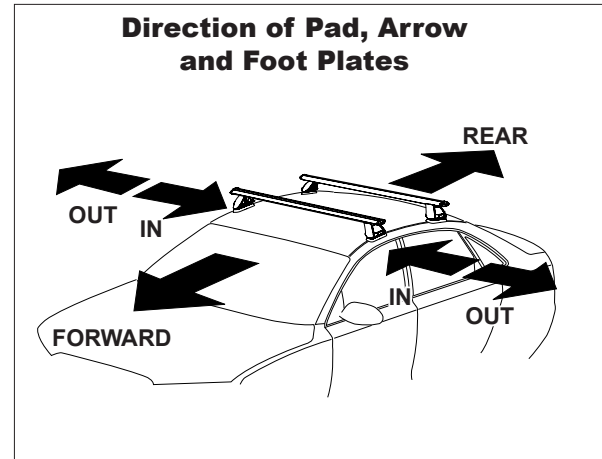

DK109 Rhino-Rack VA, Aero, Euro & HD crossbar instruction

CONTROLLED

Measurement A: CENTRE of door jamb to CENTRE arrow of leg foot plate.

Measurement B: CENTRE of Front leg foot plate arrow to CENTRE of Rear leg foot plate arrow.

Carrying capacity: Roof rack is rated to 75kg. Please refer to manufacturers handbook for your vehicles maximum roof load capacity. Always use the lower of the two figures.

If your vehicle is not listed on this fitting instruction please refer to your countries Rhino-Rack web site for the latest information.

VEHICLE	Date	Measurement A	Measurement B	Load Rating (includes racks 5kg/ 11lbs)
HSV E/E2/E3 2dr utility	10/07-	200mm / 7,7/8"	N/A	25kg / 55lbs
Chevrolet Lumina 2dr utility	2008-	200mm / 7,7/8"	N/A	25kg / 55lbs
Vauxhall VXR8 2dr utility	2008-	200mm / 7,7/8"	N/A	25kg / 55lbs