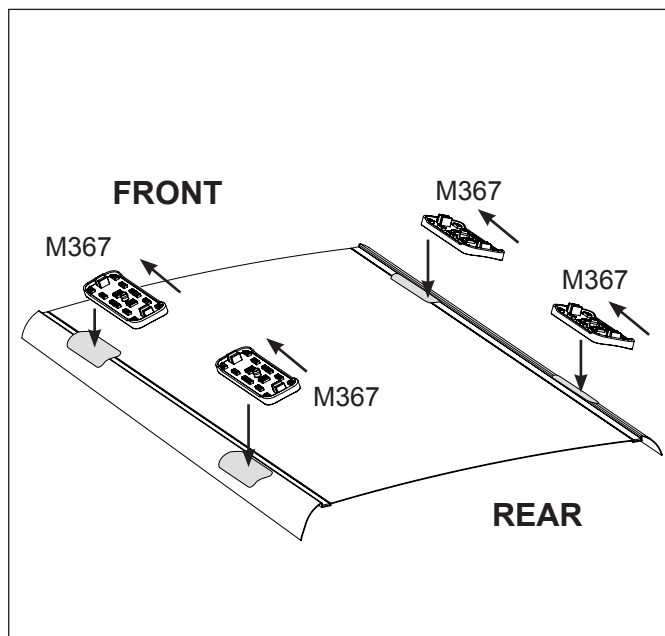

DK103 Rhino-Rack VA, Aero, Euro & HD crossbar instruction

Measurement A: CENTRE of door jamb to CENTRE arrow of leg foot plate.

Measurement B: CENTRE of Front leg foot plate arrow to CENTRE of Rear leg foot plate arrow.

Carrying capacity: Roof rack is rated to 75kg. Please refer to manufacturers handbook for your vehicles maximum roof load capacity. Always use the lower of the two figures.

If your vehicle is not listed on this fitting instruction please refer to your countries Rhino-Rack web site for the latest information.

VEHICLE	Date	Measurement A	Measurement B	Load Rating (includes racks 5kg/11lbs)
Mercedes-Benz CLK-Class 2dr coupe (C208) (AU/NZ)	10/97-07/02	440mm / 17,21/64"	620mm / 24,13/32"	60kg / 132lbs
Mercedes-Benz CLK-Class 2dr coupe (C208) (EUR)	97-02	440mm / 17,21/64"	620mm / 24,13/32"	60kg / 132lbs
Mercedes-Benz CLK-Class 2dr coupe (C208) (USA)	98-02	440mm / 17,21/64"	620mm / 24,13/32"	60kg / 132lbs
Mercedes-Benz AMG CLK55 2dr coupe (C208) (AU/NZ)	11/99-07/02	440mm / 17,21/64"	620mm / 24,13/32"	60kg / 132lbs
Mercedes-Benz AMG CLK55 2dr coupe (C208) (EUR)	99-02	440mm / 17,21/64"	620mm / 24,13/32"	60kg / 132lbs
Mercedes-Benz AMG CLK55 2dr coupe (C208) (USA)	00-02	440mm / 17,21/64"	620mm / 24,13/32"	60kg / 132lbs