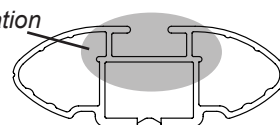

DK103 Rhino-Rack VA, Aero, Euro & HD crossbar instruction

IDENTIFICATION CHART

VA crossbar

AERO crossbar

EURO crossbar

HD crossbar

Vehicle	Date	Crossbar	FRONT CROSSBAR					REAR CROSSBAR						
			Front Right Pad/Clamp	Front Left Pad/Clamp	Measurement strip length per side	Measurement strip length per side	Measurement Distance (x)	Foot plate arrow direction	Rear Right Pad/Clamp	Rear Left Pad/Clamp	Measurement strip length per side	Measurement strip length per side	Measurement Distance (x)	Foot plate arrow direction
Mercedes-Benz CLK-Class 2dr coupe (C208) (AU/NZ)	10/97-07/02	1180mm			178mm	123mm	924mm / 36,3/8"	OUT			193mm	138mm	954mm / 37,9/16"	OUT
			M367 SUB0174	AERO					EURO	HD				
Mercedes-Benz CLK-Class 2dr coupe (C208) (EUR)	97-02	1180mm			178mm	123mm	924mm / 36,3/8"	OUT			193mm	138mm	954mm / 37,9/16"	OUT
			M367 SUB0174	AERO					EURO	HD				
Mercedes-Benz CLK-Class 2dr coupe (C208) (USA)	98-02	1180mm			178mm	123mm	924mm / 36,3/8"	OUT			193mm	138mm	954mm / 37,9/16"	OUT
			M367 SUB0174	AERO					EURO	HD				
Mercedes-Benz AMG CLK55 2dr coupe (C208) (AU/NZ)	11/99-07/02	1180mm			178mm	123mm	924mm / 36,3/8"	OUT			193mm	138mm	954mm / 37,9/16"	OUT
			M367 SUB0174	AERO					EURO	HD				
Mercedes-Benz AMG CLK55 2dr coupe (C208) (EUR)	99-02	1180mm			178mm	123mm	924mm / 36,3/8"	OUT			193mm	138mm	954mm / 37,9/16"	OUT
			M367 SUB0174	AERO					EURO	HD				