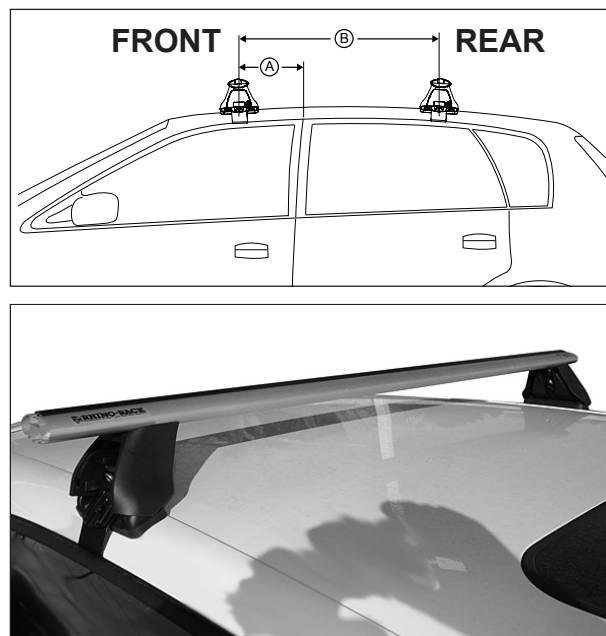

DK103 Rhino-Rack VA, Aero, Euro & HD crossbar instruction

Measurement A: CENTRE of door jamb to CENTRE arrow of leg foot plate.

Measurement B: CENTRE of Front leg foot plate arrow to CENTRE of Rear leg foot plate arrow.

Carrying capacity: Roof rack is rated to 75kg. Please refer to manufacturers handbook for your vehicles maximum roof load capacity. Always use the lower of the two figures.

If your vehicle is not listed on this fitting instruction please refer to your countries Rhino-Rack web site for the latest information.

VEHICLE	Date	Measurement A	Measurement B	Load Rating (includes racks 5kg/11lbs)
Mercedes-Benz CLK-Class 2dr coupe (C208) (AU/NZ)	10/97-07/02	440mm / 17,21/64"	620mm / 24,13/32"	60kg / 132lbs
Mercedes-Benz CLK-Class 2dr coupe (C208) (EUR)	97-02	440mm / 17,21/64"	620mm / 24,13/32"	60kg / 132lbs
Mercedes-Benz CLK-Class 2dr coupe (C208) (USA)	98-02	440mm / 17,21/64"	620mm / 24,13/32"	60kg / 132lbs
Mercedes-Benz AMG CLK55 2dr coupe (C208) (AU/NZ)	11/99-07/02	440mm / 17,21/64"	620mm / 24,13/32"	60kg / 132lbs
Mercedes-Benz AMG CLK55 2dr coupe (C208) (EUR)	99-02	440mm / 17,21/64"	620mm / 24,13/32"	60kg / 132lbs
Mercedes-Benz AMG CLK55 2dr coupe (C208) (USA)	00-02	440mm / 17,21/64"	620mm / 24,13/32"	60kg / 132lbs