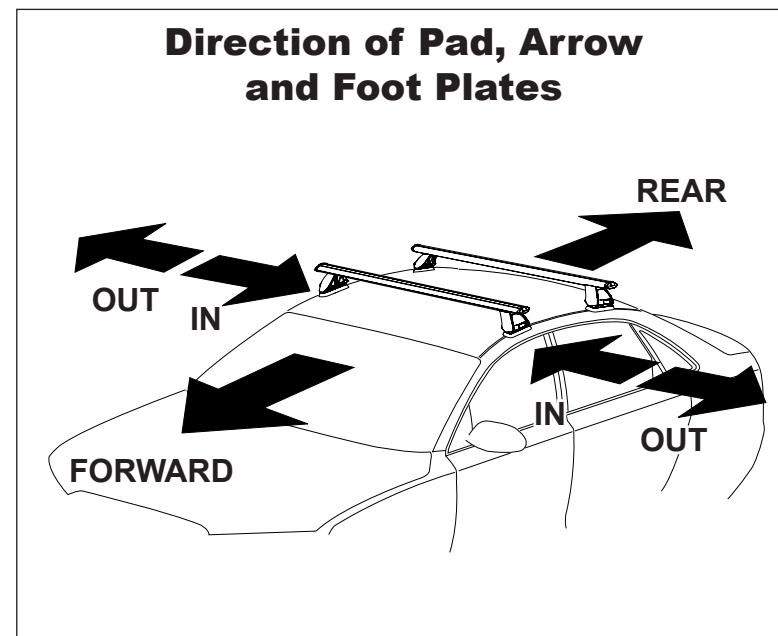

DK103 Rhino-Rack VA, Aero, Euro & HD crossbar instruction

Measurement A: CENTRE of door jamb to CENTRE arrow of leg foot plate.

Measurement B: CENTRE of Front leg foot plate arrow to CENTRE of Rear leg foot plate arrow.

Carrying capacity: Roof rack is rated to 75kg. Please refer to manufacturers handbook for your vehicles maximum roof load capacity. Always use the lower of the two figures.

If your vehicle is not listed on this fitting instruction please refer to your countries Rhino-Rack web site for the latest information.

VEHICLE	Date	Measurement A	Measurement B	Load Rating (includes racks 5kg/11lbs)
Mercedes-Benz CLK-Class 2dr coupe (C208) (AU/NZ)	10/97-07/02	440mm / 17,21/64"	620mm / 24,13/32"	60kg / 132lbs
Mercedes-Benz CLK-Class 2dr coupe (C208) (EUR)	97-02	440mm / 17,21/64"	620mm / 24,13/32"	60kg / 132lbs
Mercedes-Benz CLK-Class 2dr coupe (C208) (USA)	98-02	440mm / 17,21/64"	620mm / 24,13/32"	60kg / 132lbs
Mercedes-Benz AMG CLK55 2dr coupe (C208) (AU/NZ)	11/99-07/02	440mm / 17,21/64"	620mm / 24,13/32"	60kg / 132lbs
Mercedes-Benz AMG CLK55 2dr coupe (C208) (EUR)	99-02	440mm / 17,21/64"	620mm / 24,13/32"	60kg / 132lbs
Mercedes-Benz AMG CLK55 2dr coupe (C208) (USA)	00-02	440mm / 17,21/64"	620mm / 24,13/32"	60kg / 132lbs