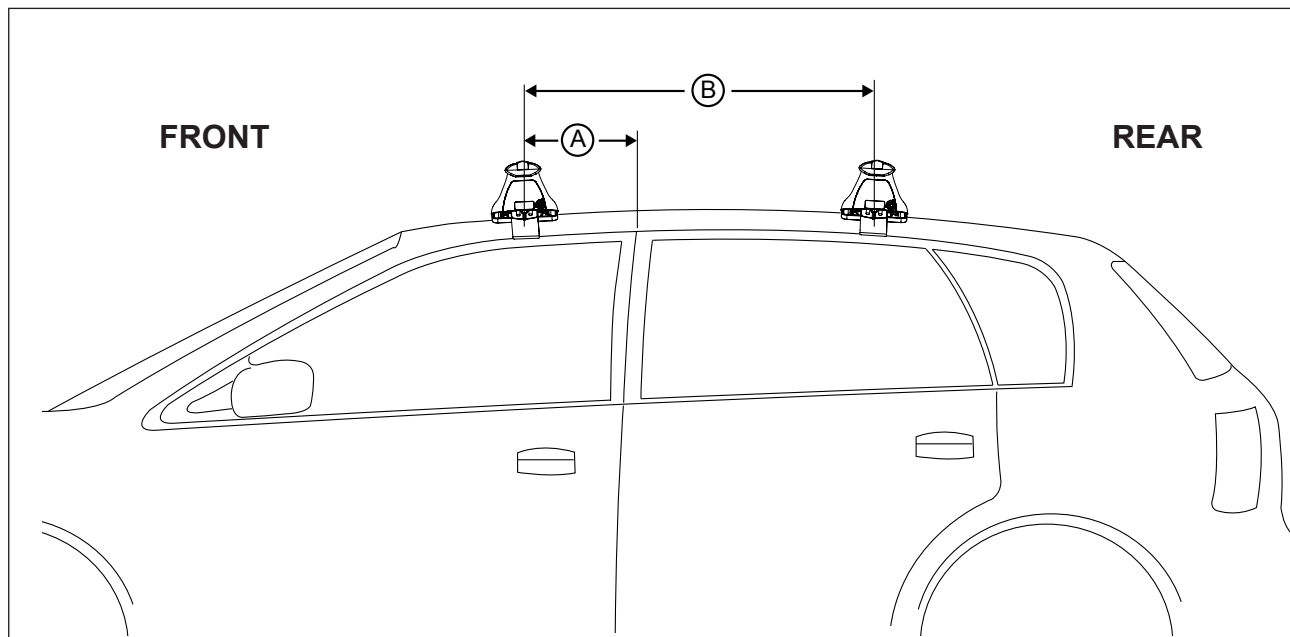

DK102 Rhino-Rack VA, Aero, Euro & HD crossbar instruction

Measurement A: CENTRE of door jamb to CENTRE arrow of leg foot plate.

Measurement B: CENTRE of Front leg foot plate arrow to CENTRE of Rear leg foot plate arrow.

Carrying capacity: Roof rack is rated to 75kg. Please refer to manufacturers handbook for your vehicles maximum roof load capacity. Always use the lower of the two figures.

If your vehicle is not listed on this fitting instruction please refer to your countries Rhino-Rack web site for the latest information.

VEHICLE	Date	Measurement A	Measurement B	Load Rating (includes racks 5kg/ 11lbs)
Mercedes-Benz C-Class CL203 2dr coupe	01-08	400mm / 15,3/4"	560mm / 22,3/64"	75kg / 165lbs
Mercedes-Benz CLC-Class 203 2dr coupe	08-11	400mm / 15,3/4"	560mm / 22,3/64"	75kg / 165lbs