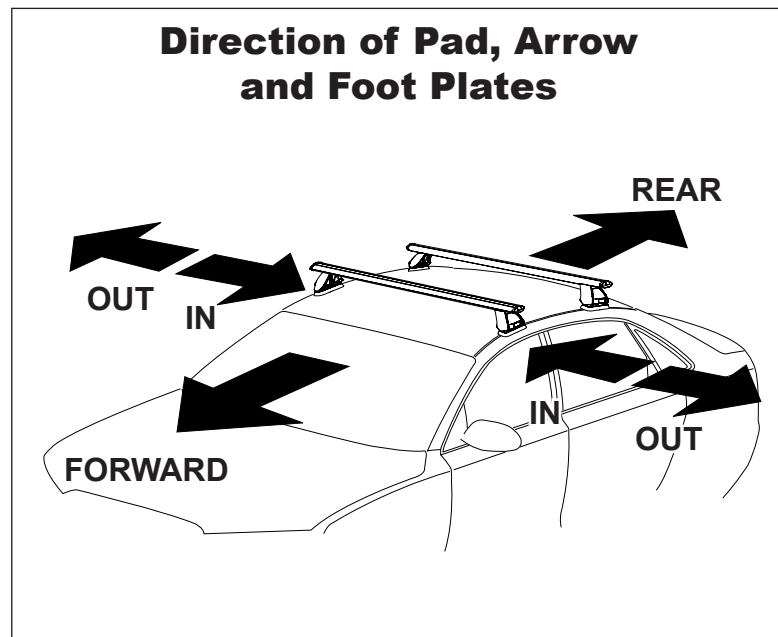

DK102 Rhino-Rack VA, Aero, Euro & HD crossbar instruction

Measurement A: CENTRE of door jamb to CENTRE arrow of leg foot plate.

Measurement B: CENTRE of Front leg foot plate arrow to CENTRE of Rear leg foot plate arrow.

Carrying capacity: Roof rack is rated to 75kg. Please refer to manufacturers handbook for your vehicles maximum roof load capacity. Always use the lower of the two figures.

If your vehicle is not listed on this fitting instruction please refer to your countries Rhino-Rack web site for the latest information.

VEHICLE	Date	Measurement A	Measurement B	Load Rating (includes racks 5kg/ 11lbs)
Mercedes-Benz C-Class CL203 2dr coupe	01-08	400mm / 15,3/4"	560mm / 22,3/64"	75kg / 165lbs
Mercedes-Benz CLC-Class 203 2dr coupe	08-11	400mm / 15,3/4"	560mm / 22,3/64"	75kg / 165lbs