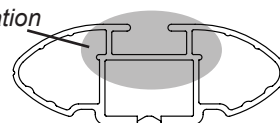

DK100 Rhino-Rack VA, Aero, Euro & HD crossbar instruction

IDENTIFICATION CHART

VA crossbar

AERO crossbar

EURO crossbar

HD crossbar

FRONT CROSSBAR

REAR CROSSBAR

Vehicle	Date	Crossbar	FRONT CROSSBAR					REAR CROSSBAR						
			Front Right Pad/ Clamp	Front Left Pad/ Clamp	Measurement strip length per side	Measurement strip length per side	Measurement Distance (x)	Foot plate arrow direction	Rear Right Pad/ Clamp	Rear Left Pad/ Clamp	Measurement strip length per side	Measurement strip length per side	Measurement Distance (x)	Foot plate arrow direction
Mercedes C-Class (W203) 4dr sedan	11/2000-06/2007	1180mm / 46,29/64"			198mm	143mm	964mm / 37,61/64"	OUT			197mm	142mm	962mm / 37,7/8"	OUT
			M366 SUB0176	AERO					EURO	HD				
Kia Amanti 4dr Sedan	2004-2009	1260mm / 49,19/32"			186mm	73mm	1020mm / 40,5/32"	OUT			179mm	66mm	1006mm / 39,39/64"	OUT
			M366 SUB0176	AERO					EURO	HD				

DK100 Rhino-Rack VA, Aero, Euro & HD crossbar instruction

Measurement A: CENTRE of door jamb to CENTRE arrow of leg foot plate.

Measurement B: CENTRE of Front leg foot plate arrow to CENTRE of Rear leg foot plate arrow.