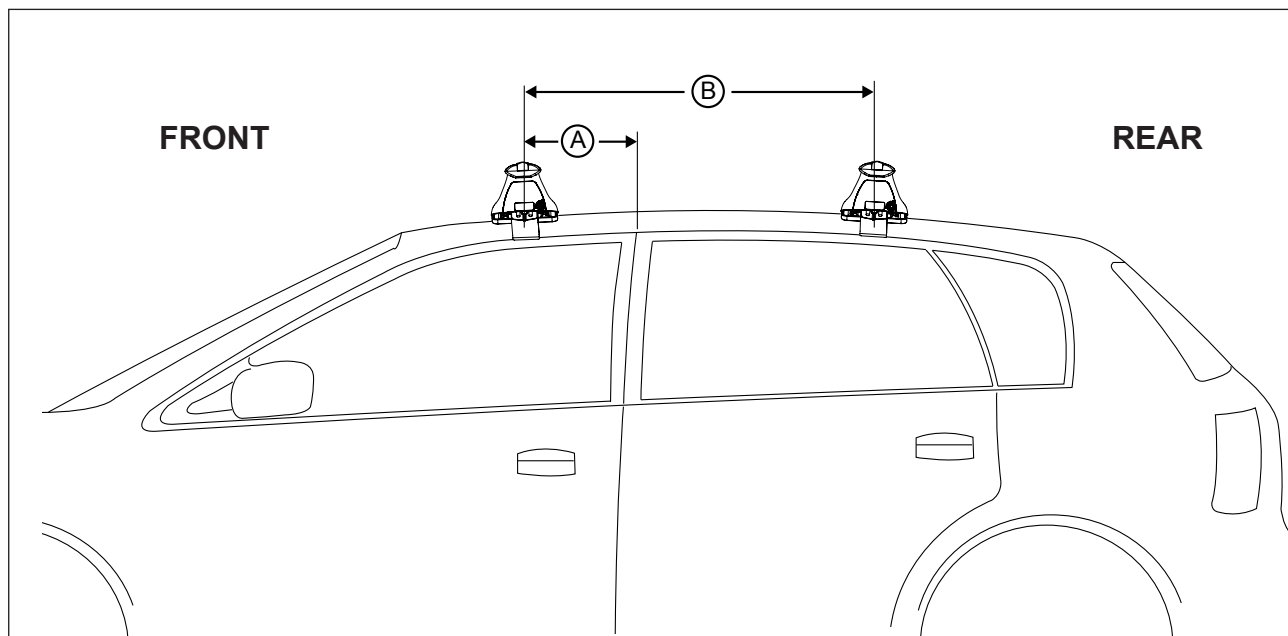

DK100 Rhino-Rack VA, Aero, Euro & HD crossbar instruction

Measurement A: CENTRE of door jamb to CENTRE arrow of leg foot plate.

Measurement B: CENTRE of Front leg foot plate arrow to CENTRE of Rear leg foot plate arrow.

Carrying capacity: Roof rack is rated to 75kg. Please refer to manufacturers handbook for your vehicles maximum roof load capacity. Always use the lower of the two figures.

If your vehicle is not listed on this fitting instruction please refer to your countries Rhino-Rack web site for the latest information.

VEHICLE	Date	Measurement A	Measurement B	Load Rating (includes racks 5kg/11lbs)
Mercedes C-Class (W203) 4dr sedan	11/2000-06/2007	250mm / 9,27/32"	620mm / 24,13/32"	60kg / 132lbs
Kia Amanti 4dr Sedan	2004-2009	230mm / 9,1/16"	700mm / 27,9/16"	50kg / 110lbs