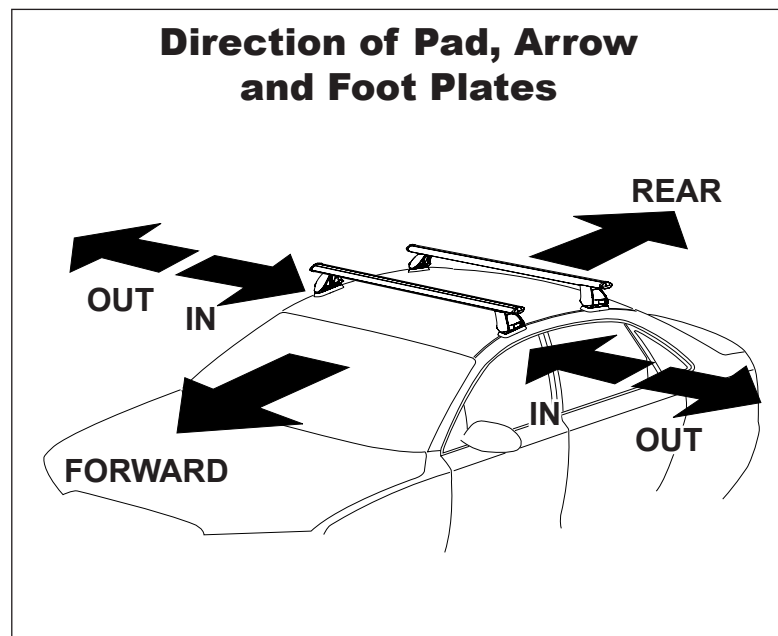

DK100 Rhino-Rack VA, Aero, Euro & HD crossbar instruction

Measurement A: CENTRE of door jamb to CENTRE arrow of leg foot plate.

Measurement B: CENTRE of Front leg foot plate arrow to CENTRE of Rear leg foot plate arrow.

Carrying capacity: Roof rack is rated to 75kg. Please refer to manufacturers handbook for your vehicles maximum roof load capacity. Always use the lower of the two figures.

If your vehicle is not listed on this fitting instruction please refer to your countries Rhino-Rack web site for the latest information.

VEHICLE	Date	Measurement A	Measurement B	Load Rating (includes racks 5kg/11lbs)
Mercedes C-Class (W203) 4dr sedan	11/2000-06/2007	250mm / 9,27/32"	620mm / 24,13/32"	60kg / 132lbs
Kia Amanti 4dr Sedan	2004-2009	230mm / 9,1/16"	700mm / 27,9/16"	50kg / 110lbs