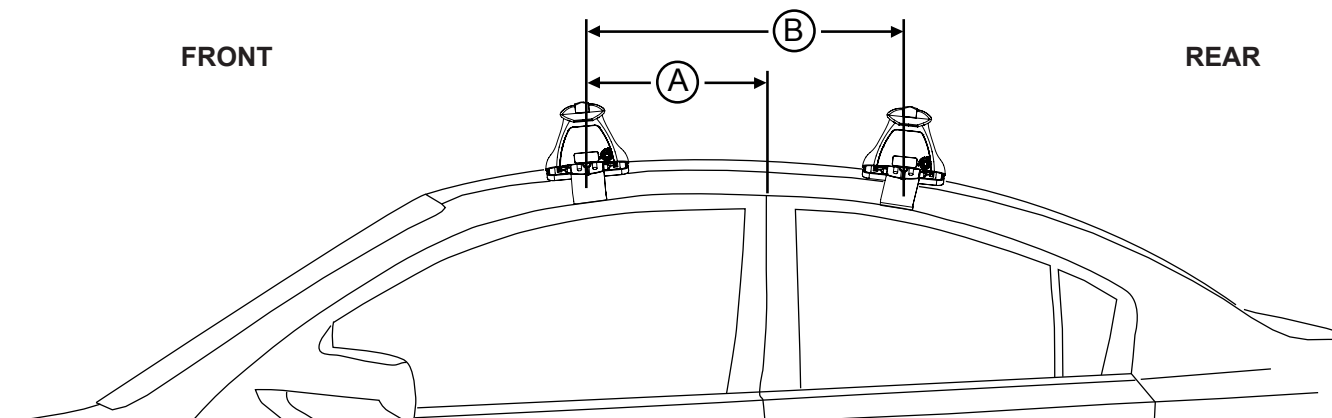

Rhino Rack 2500 Series - DK097 instruction

CONTROLLED

Measurement A: CENTRE of door jamb to CENTRE arrow of leg foot plate.

Measurement B: CENTRE of Front leg foot plate arrow to CENTRE of Rear leg foot plate arrow.

Direction of Pad Arrow and Foot Plate Arrow

FRONT

REAR

VEHICLE	Date	Measurement A	Measurement B	Load Rating (includes racks 5kg/ 11lbs)
Toyota Avalon 4dr sedan	7/00 - 3/06	250mm / 9,27/32"	700mm / 27,9/16"	75kg / 165lbs
Toyota Avalon 4dr sedan (USA)	95 - 99	250mm / 9,27/32"	700mm / 27,9/16"	75kg / 165lbs