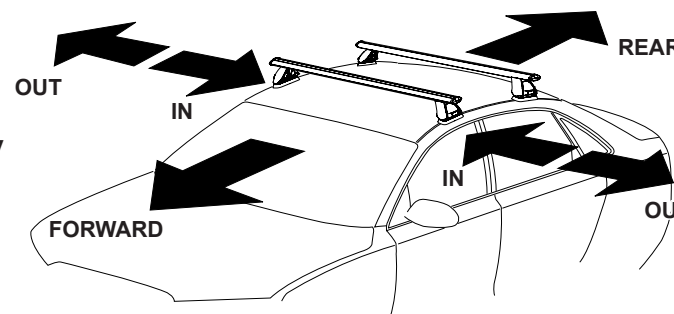

Rhino Rack 2500 Series - DK097 instruction

CONTROLLED

Measurement A: CENTRE of door jamb to CENTRE arrow of leg foot plate.

Measurement B: CENTRE of Front leg foot plate arrow to CENTRE of Rear leg foot plate arrow.

Carrying capacity: Roof rack is rated to 75kg. Please refer to manufacturers handbook for your vehicles maximum roof load capacity. Always use the lower of the two figures.

If your vehicle is not listed on this fitting instruction please refer to your countries Rhino-Rack web site for the latest information.

Direction of Pad Arrow and Foot Plate Arrow