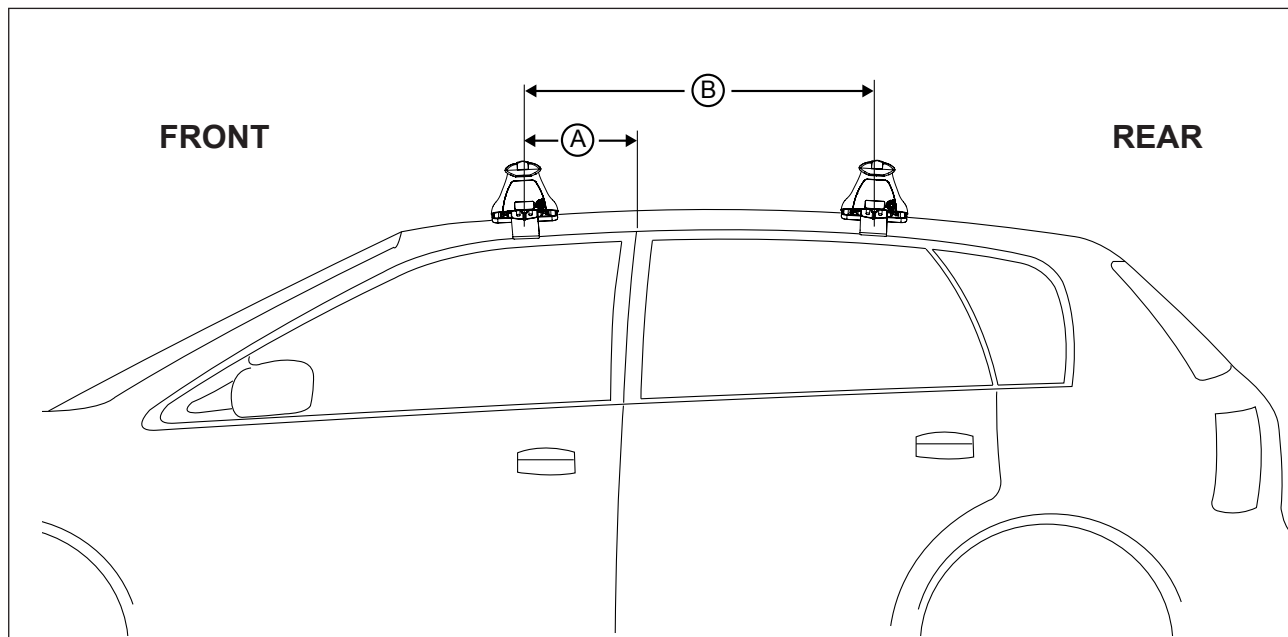

DK095 Rhino-Rack VA, Aero, Euro & HD crossbar instruction

Measurement A: CENTRE of door jamb to CENTRE arrow of leg foot plate.

Measurement B: CENTRE of Front leg foot plate arrow to CENTRE of Rear leg foot plate arrow.

Carrying capacity: Roof rack is rated to 75kg. Please refer to manufacturers handbook for your vehicles maximum roof load capacity. Always use the lower of the two figures.

If your vehicle is not listed on this fitting instruction please refer to your countries Rhino-Rack web site for the latest information.

VEHICLE	Date	Measurement A	Measurement B	Load Rating (includes racks 5kg/ 11lbs)
Ford Falcon EF/EL Wagon	08/94 - 08/98	250mm	800mm	75kg / 165lbs