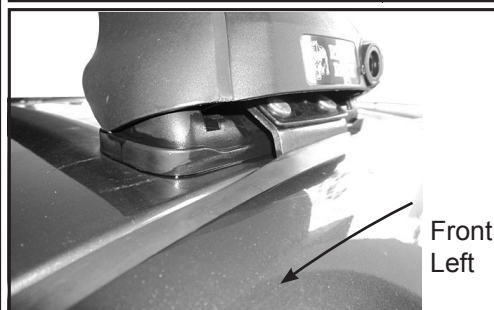

DK092 Rhino-Rack VA, Aero, Euro & HD crossbar instruction

CONTROLLED

Measurement A: CENTRE of door jamb to CENTRE arrow of leg foot plate.

Measurement B: CENTRE of Front leg foot plate arrow to CENTRE of Rear leg foot plate arrow.

Carrying capacity: Roof rack is rated to 75kg. Please refer to manufacturers handbook for your vehicles maximum roof load capacity. Always use the lower of the two figures.

If your vehicle is not listed on this fitting instruction please refer to your countries Rhino-Rack web site for the latest information.

Open doors. Pull rubber body seal down. Attach protective strip. Hook metal clamp. Tighten racks. Re-fit rubber door seal.

Part numbers shown on inside of lower clamp.

VEHICLE	Date	Front Measurement A	Measurement B	Load Rating (includes racks 5kg/11lbs)
VW Golf MkIV (1J) 5dr hatch	98-04	350mm / 13,25/32"	700mm / 27,9/16"	75kg / 165lbs
VW Golf City MkIV (1J) 5dr hatch	07-10	350mm / 13,25/32"	700mm / 27,9/16"	75kg / 165lbs
VW Bora MkIV (1J) 4dr sedan	99-07	340mm / 13,25/64"	700mm / 27,9/16"	75kg / 165lbs
VW Jetta MkIV 4dr sedan	99-05	340mm / 13,25/64"	700mm / 27,9/16"	75kg / 165lbs
VW Jetta City MkIV 4dr sedan	07-10	340mm / 13,25/64"	700mm / 27,9/16"	75kg / 165lbs