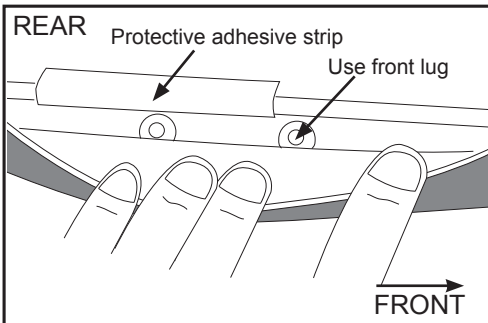

DK092 Rhino-Rack VA, Aero, Euro & HD crossbar instruction

CONTROLLED

Measurement A: CENTRE of door jamb to CENTRE arrow of leg foot plate.

Measurement B: CENTRE of Front leg foot plate arrow to CENTRE of Rear leg foot plate arrow.

Open doors. Pull rubber body seal down. Attach protective strip. Hook metal clamp. Tighten racks. Re-fit rubber door seal.

Part numbers shown on inside of lower clamp.

VEHICLE	Date	Front Measurement A	Measurement B	Load Rating (includes racks 5kg/11lbs)
VW Golf MkIV (1J) 5dr hatch	98-04	350mm / 13,25/32"	700mm / 27,9/16"	75kg / 165lbs
VW Golf City MkIV (1J) 5dr hatch	07-10	350mm / 13,25/32"	700mm / 27,9/16"	75kg / 165lbs
VW Bora MkIV (1J) 4dr sedan	99-07	340mm / 13,25/64"	700mm / 27,9/16"	75kg / 165lbs
VW Jetta MkIV 4dr sedan	99-05	340mm / 13,25/64"	700mm / 27,9/16"	75kg / 165lbs
VW Jetta City MkIV 4dr sedan	07-10	340mm / 13,25/64"	700mm / 27,9/16"	75kg / 165lbs