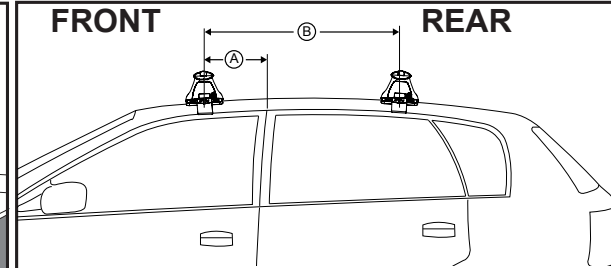

DK092 Rhino-Rack VA, Aero, Euro & HD crossbar instruction

CONTROLLED

Measurement A: CENTRE of door jamb to CENTRE arrow of leg foot plate.

Measurement B: CENTRE of Front leg foot plate arrow to CENTRE of Rear leg foot plate arrow.

Carrying capacity: Roof rack is rated to 75kg. Please refer to manufacturers handbook for your vehicles maximum roof load capacity. Always use the lower of the two figures.

If your vehicle is not listed on this fitting instruction please refer to your countries Rhino-Rack web site for the latest information.

Open doors. Pull rubber body seal down. Attach protective strip. Hook metal clamp. Tighten racks. Re-fit rubber door seal.

Part numbers shown on inside of lower clamp.

VEHICLE	Date	Front Measurement A	Measurement B	Load Rating (includes racks 5kg/11lbs)
VW Golf MkIV (1J) 5dr hatch	98-04	350mm / 13,25/32"	700mm / 27,9/16"	75kg / 165lbs
VW Golf City MkIV (1J) 5dr hatch	07-10	350mm / 13,25/32"	700mm / 27,9/16"	75kg / 165lbs
VW Bora MkIV (1J) 4dr sedan	99-07	340mm / 13,25/64"	700mm / 27,9/16"	75kg / 165lbs
VW Jetta MkIV 4dr sedan	99-05	340mm / 13,25/64"	700mm / 27,9/16"	75kg / 165lbs
VW Jetta City MkIV 4dr sedan	07-10	340mm / 13,25/64"	700mm / 27,9/16"	75kg / 165lbs