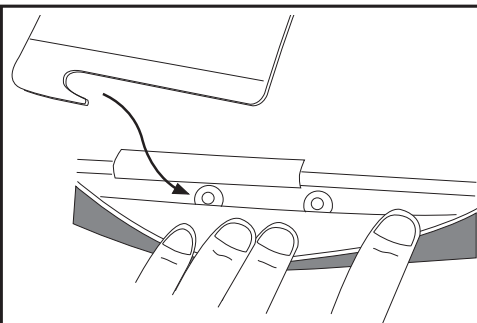

DK092 Rhino-Rack VA, Aero, Euro & HD crossbar instruction

CONTROLLED

Measurement A: CENTRE of door jamb to CENTRE arrow of leg foot plate.

Measurement B: CENTRE of Front leg foot plate arrow to CENTRE of Rear leg foot plate arrow.

Carrying capacity: Roof rack is rated to 75kg. Please refer to manufacturers handbook for your vehicles maximum roof load capacity. Always use the lower of the two figures.

If your vehicle is not listed on this fitting instruction please refer to your countries Rhino-Rack web site for the latest information.

Open doors. Pull rubber body seal down. Attach protective strip. Hook metal clamp. Tighten racks. Re-fit rubber door seal.

Part numbers shown on inside of lower clamp.

VEHICLE	Date	Front Measurement A	Measurement B	Load Rating (includes racks 5kg/11lbs)
VW Golf MkIV (1J) 5dr hatch	98-04	350mm / 13,25/32"	700mm / 27,9/16"	75kg / 165lbs
VW Golf City MkIV (1J) 5dr hatch	07-10	350mm / 13,25/32"	700mm / 27,9/16"	75kg / 165lbs
VW Bora MkIV (1J) 4dr sedan	99-07	340mm / 13,25/64"	700mm / 27,9/16"	75kg / 165lbs
VW Jetta MkIV 4dr sedan	99-05	340mm / 13,25/64"	700mm / 27,9/16"	75kg / 165lbs
VW Jetta City MkIV 4dr sedan	07-10	340mm / 13,25/64"	700mm / 27,9/16"	75kg / 165lbs