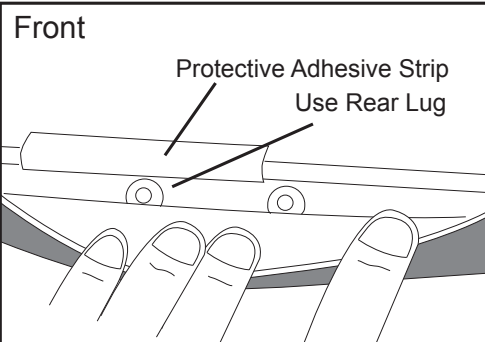

DK092 Rhino-Rack VA, Aero, Euro & HD crossbar instruction

CONTROLLED

Measurement A: CENTRE of door jamb to CENTRE arrow of leg foot plate.

Measurement B: CENTRE of Front leg foot plate arrow to CENTRE of Rear leg foot plate arrow.

Carrying capacity: Roof rack is rated to 75kg. Please refer to manufacturers handbook for your vehicles maximum roof load capacity. Always use the lower of the two figures.

If your vehicle is not listed on this fitting instruction please refer to your countries Rhino-Rack web site for the latest information.

Open doors. Pull rubber body seal down. Attach protective strip. Hook metal clamp. Tighten racks. Re-fit rubber door seal.

Part numbers shown on inside of lower clamp.

VEHICLE	Date	Front Measurement A	Measurement B	Load Rating (includes racks 5kg/11lbs)
VW Golf MkIV (1J) 5dr hatch	98-04	350mm / 13,25/32"	700mm / 27,9/16"	75kg / 165lbs
VW Golf City MkIV (1J) 5dr hatch	07-10	350mm / 13,25/32"	700mm / 27,9/16"	75kg / 165lbs
VW Bora MkIV (1J) 4dr sedan	99-07	340mm / 13,25/64"	700mm / 27,9/16"	75kg / 165lbs
VW Jetta MkIV 4dr sedan	99-05	340mm / 13,25/64"	700mm / 27,9/16"	75kg / 165lbs
VW Jetta City MkIV 4dr sedan	07-10	340mm / 13,25/64"	700mm / 27,9/16"	75kg / 165lbs