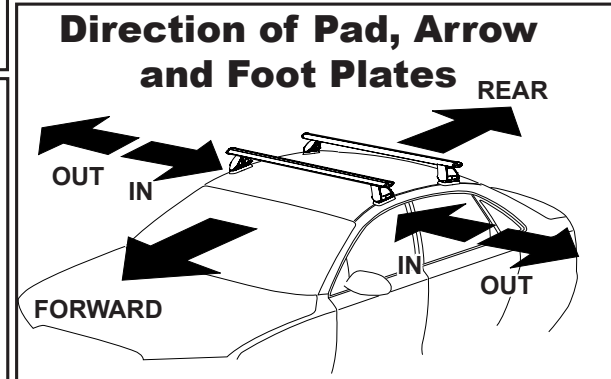

DK092 Rhino-Rack VA, Aero, Euro & HD crossbar instruction

CONTROLLED

Measurement A: CENTRE of door jamb to CENTRE arrow of leg foot plate.

Measurement B: CENTRE of Front leg foot plate arrow to CENTRE of Rear leg foot plate arrow.

Carrying capacity: Roof rack is rated to 75kg. Please refer to manufacturers handbook for your vehicles maximum roof load capacity. Always use the lower of the two figures.

If your vehicle is not listed on this fitting instruction please refer to your countries Rhino-Rack web site for the latest information.

Open doors. Pull rubber body seal down. Attach protective strip. Hook metal clamp. Tighten racks. Re-fit rubber door seal.

Part numbers shown on inside of lower clamp.

VEHICLE	Date	Front Measurement A	Measurement B	Load Rating (includes racks 5kg/11lbs)
VW Golf MkIV (1J) 5dr hatch	98-04	350mm / 13,25/32"	700mm / 27,9/16"	75kg / 165lbs
VW Golf City MkIV (1J) 5dr hatch	07-10	350mm / 13,25/32"	700mm / 27,9/16"	75kg / 165lbs
VW Bora MkIV (1J) 4dr sedan	99-07	340mm / 13,25/64"	700mm / 27,9/16"	75kg / 165lbs
VW Jetta MkIV 4dr sedan	99-05	340mm / 13,25/64"	700mm / 27,9/16"	75kg / 165lbs
VW Jetta City MkIV 4dr sedan	07-10	340mm / 13,25/64"	700mm / 27,9/16"	75kg / 165lbs