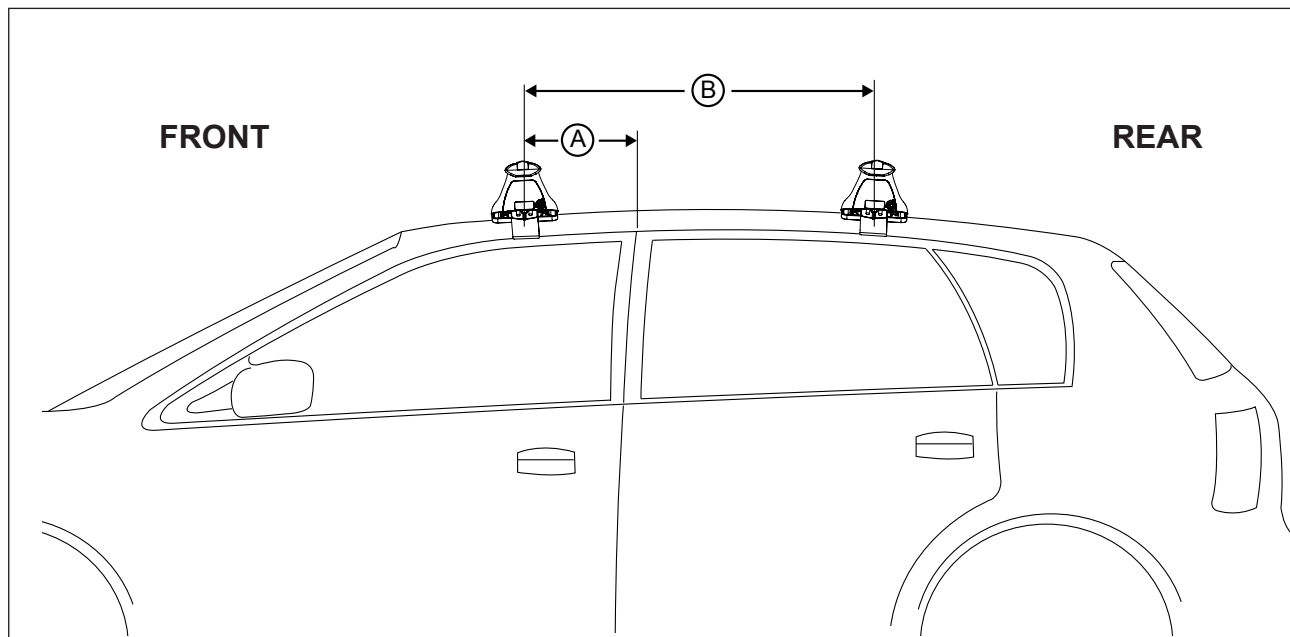

DK091 Rhino-Rack VA, Aero, Euro & HD crossbar instruction

Measurement A: CENTRE of door jamb to CENTRE arrow of leg foot plate.

Measurement B: CENTRE of Front leg foot plate arrow to CENTRE of Rear leg foot plate arrow.

Carrying capacity: Roof rack is rated to 75kg. Please refer to manufacturers handbook for your vehicles maximum roof load capacity. Always use the lower of the two figures.

If your vehicle is not listed on this fitting instruction please refer to your countries Rhino-Rack web site for the latest information.

VEHICLE	Date	Measurement A	Measurement B	Load Rating (includes racks 5kg/11lbs)
Ford Telstar TX5 5dr Hatch	04/93-09/0	300mm	700mm	75kg /165lbs