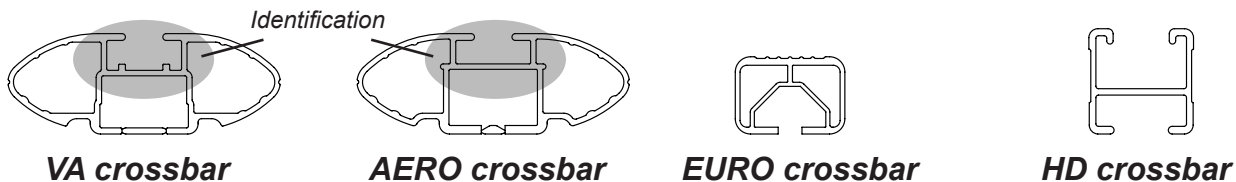

DK091 Rhino-Rack VA, Aero, Euro & HD crossbar instruction

IDENTIFICATION CHART

Vehicle	Date	Crossbar	FRONT CROSSBAR					REAR CROSSBAR						
			Front Right Pad/ Clamp	Front Left Pad/ Clamp	Measurement strip length per side	Measurement strip length per side	Measurement Distance (x)	Foot plate arrow direction	Rear Right Pad/ Clamp	Rear Left Pad/ Clamp	Measurement strip length per side	Measurement strip length per side	Measurement Distance (x)	Foot plate arrow direction
Ford Telstar TX5 5dr Hatch	04/93-09/00	1180mm	M367 114500		180mm	125mm	928mm	OUT	M367 SUB0145		160mm	105mm	888mm	OUT
			Arrow FORWARD						Arrow FORWARD					

DK091 Rhino-Rack VA, Aero, Euro & HD crossbar instruction

Measurement A: CENTRE of door jamb to CENTRE arrow of leg foot plate.

Measurement B: CENTRE of Front leg foot plate arrow to CENTRE of Rear leg foot plate arrow.