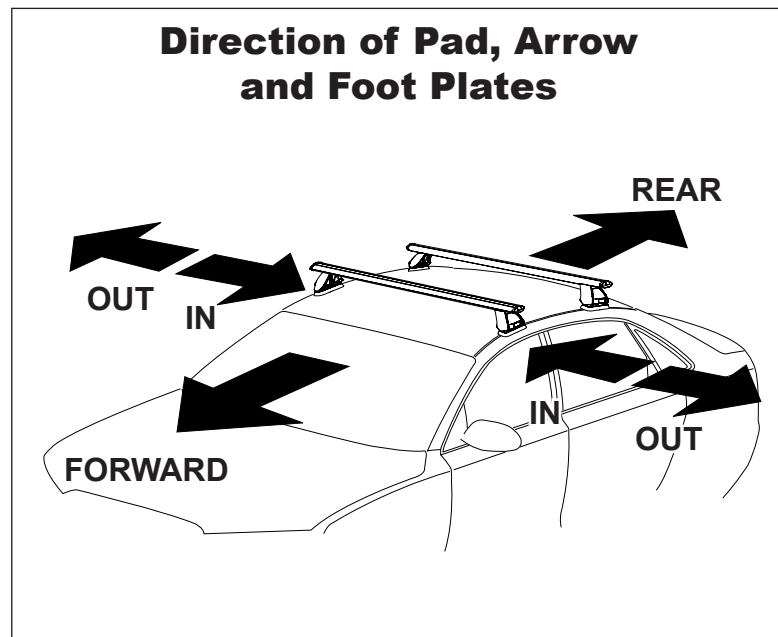

DK091 Rhino-Rack VA, Aero, Euro & HD crossbar instruction

Measurement A: CENTRE of door jamb to CENTRE arrow of leg foot plate.

Measurement B: CENTRE of Front leg foot plate arrow to CENTRE of Rear leg foot plate arrow.

Carrying capacity: Roof rack is rated to 75kg. Please refer to manufacturers handbook for your vehicles maximum roof load capacity. Always use the lower of the two figures.

If your vehicle is not listed on this fitting instruction please refer to your countries Rhino-Rack web site for the latest information.

VEHICLE	Date	Measurement A	Measurement B	Load Rating (includes racks 5kg/11lbs)
Ford Telstar TX5 5dr Hatch	04/93-09/0	300mm	700mm	75kg /165lbs