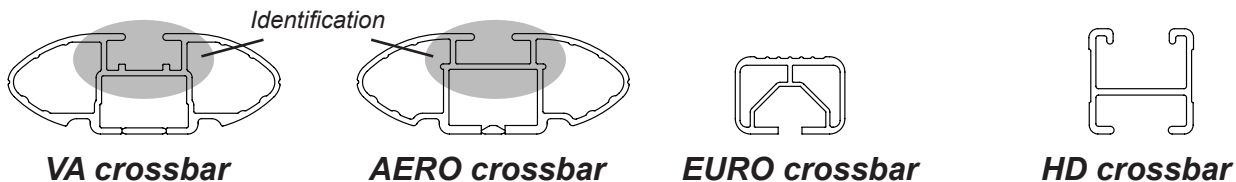

DK090 Rhino-Rack VA, Aero, Euro & HD crossbar instruction

IDENTIFICATION CHART

Vehicle	Date	Crossbar	FRONT CROSSBAR					REAR CROSSBAR						
			Front Right Pad/ Clamp	Front Left Pad/ Clamp	Measurement strip length per side	Measurement strip length per side	Measurement Distance (x)	Foot plate arrow direction	Rear Right Pad/ Clamp	Rear Left Pad/ Clamp	Measurement strip length per side	Measurement strip length per side	Measurement Distance (x)	Foot plate arrow direction
Subaru Impreza Sedan	04/93-09/00	1180mm	M367 SUB0177		171mm	116mm	910mm	OUT	M367 SUB0177		150mm	95mm	868mm	OUT
			Arrow FORWARD						Arrow FORWARD					

DK090 Rhino-Rack VA, Aero, Euro & HD crossbar instruction

Measurement A: CENTRE of door jamb to CENTRE arrow of leg foot plate.

Measurement B: CENTRE of Front leg foot plate arrow to CENTRE of Rear leg foot plate arrow.