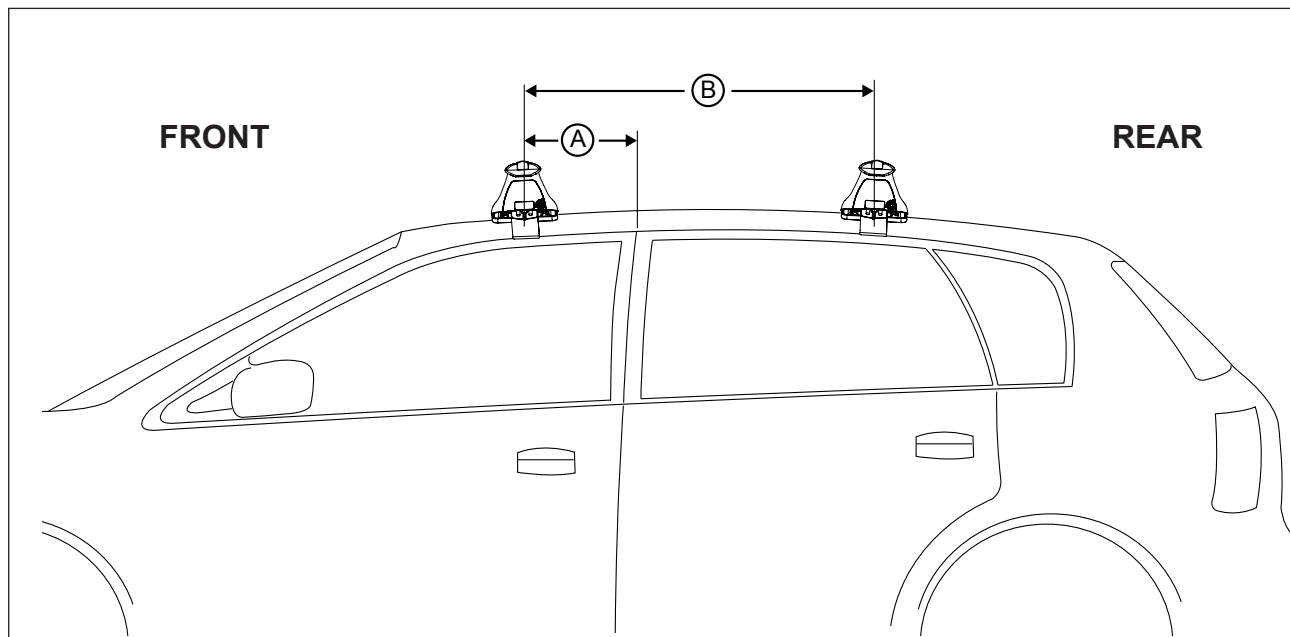

DK089 Rhino-Rack VA, Aero, Euro & HD crossbar instruction

Measurement A: CENTRE of door jamb to CENTRE arrow of leg foot plate.

Measurement B: CENTRE of Front leg foot plate arrow to CENTRE of Rear leg foot plate arrow.

Carrying capacity: Roof rack is rated to 75kg. Please refer to manufacturers handbook for your vehicles maximum roof load capacity. Always use the lower of the two figures.

If your vehicle is not listed on this fitting instruction please refer to your countries Rhino-Rack web site for the latest information.

VEHICLE	Date	Measurement A	Measurement B	Load Rating (includes racks 5kg/11lbs)
Kia Magentis Sedan	08/06 on	270mm	650mm	75kg /165lbs