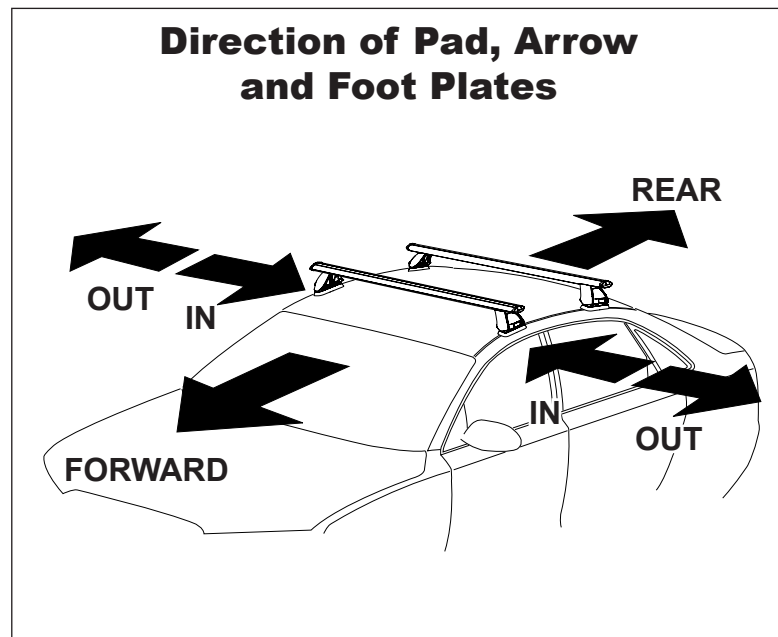

DK089 Rhino-Rack VA, Aero, Euro & HD crossbar instruction

Measurement A: CENTRE of door jamb to CENTRE arrow of leg foot plate.

Measurement B: CENTRE of Front leg foot plate arrow to CENTRE of Rear leg foot plate arrow.

Carrying capacity: Roof rack is rated to 75kg. Please refer to manufacturers handbook for your vehicles maximum roof load capacity. Always use the lower of the two figures.

If your vehicle is not listed on this fitting instruction please refer to your countries Rhino-Rack web site for the latest information.

VEHICLE	Date	Measurement A	Measurement B	Load Rating (includes racks 5kg/11lbs)
Kia Magentis Sedan	08/06 on	270mm	650mm	75kg /165lbs