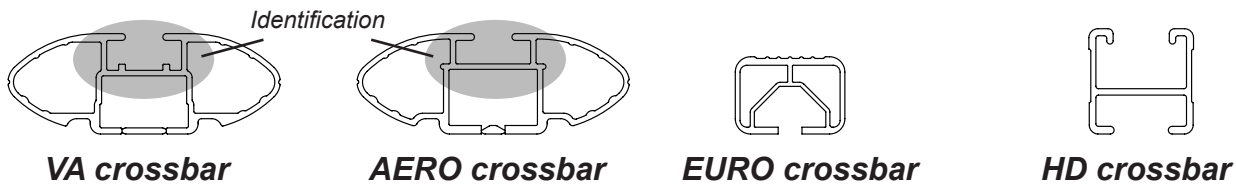

# DK089 Rhino-Rack VA, Aero, Euro & HD crossbar instruction

## IDENTIFICATION CHART

Vehicle	Date	Crossbar	FRONT CROSSBAR					REAR CROSSBAR						
			Front Right Pad/ Clamp	Front Left Pad/ Clamp	Measurement strip length per side	Measurement strip length per side	Measurement Distance ( x )	Foot plate arrow direction	Rear Right Pad/ Clamp	Rear Left Pad/ Clamp	Measurement strip length per side	Measurement strip length per side	Measurement Distance ( x )	Foot plate arrow direction
Kia Magentis Sedan	08/06 on	1260mm	M368 114513		158mm	45mm	964mm	OUT	M368 114513		157mm	44mm	962mm	OUT
			Arrow OUT						Arrow OUT					

# DK089 Rhino-Rack VA, Aero, Euro & HD crossbar instruction

**Measurement A:** CENTRE of door jamb to CENTRE arrow of leg foot plate.

**Measurement B:** CENTRE of Front leg foot plate arrow to CENTRE of Rear leg foot plate arrow.