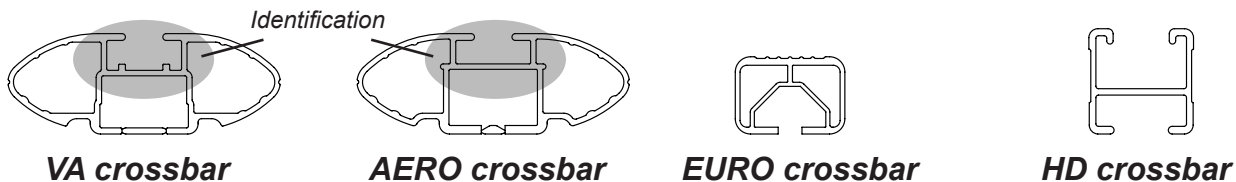

DK085 Rhino-Rack VA, Aero, Euro & HD crossbar instruction

IDENTIFICATION CHART

Vehicle	Date	Crossbar	FRONT CROSSBAR					REAR CROSSBAR						
			Front Right Pad/ Clamp	Front Left Pad/ Clamp	Measurement strip length per side	Measurement strip length per side	Measurement Distance (x)	Foot plate arrow direction	Rear Right Pad/ Clamp	Rear Left Pad/ Clamp	Measurement strip length per side	Measurement strip length per side	Measurement Distance (x)	Foot plate arrow direction
Mitsubishi Magna Wagon	04/97-09/05	1180mm	M367 SUB0168		199mm	144mm	966mm	OUT	M367 SUB0169		184mm	129mm	1016mm	OUT
			Arrow FORWARD						Arrow FORWARD					

DK085 Rhino-Rack VA, Aero, Euro & HD crossbar instruction

Measurement A: CENTRE of door jamb to CENTRE arrow of leg foot plate.

Measurement B: CENTRE of Front leg foot plate arrow to CENTRE of Rear leg foot plate arrow.