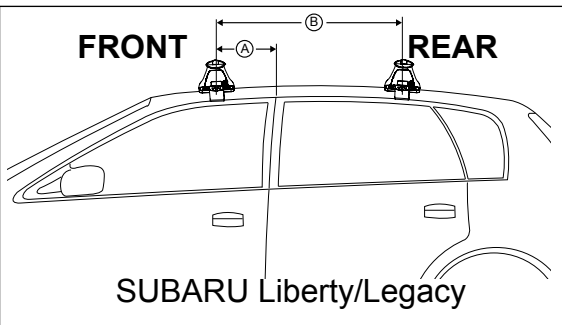

Fitting note.

Mitsubishi Eclipse.

NOTE:

Subaru

clips in using the same method.

Front left pad M366 shown in position.

Fitting note.

Mitsubishi Eclipse.

Rear left pad M366 shown in position.

Direction of Pad, Arrow and Foot Plates

VEHICLE	Date	Measurement A	Measurement B	Load Rating (includes racks 5kg/ 11lbs)
Subaru Liberty BL/BP 4dr Sedan	2004-2009	250mm / 9,27/32"	700mm / 27,9/16"	75kg / 165lbs
Subaru Legacy BL/BP 4dr Sedan	2004-2009	250mm / 9,27/32"	700mm / 27,9/16"	75kg / 165lbs
Mitsubishi Eclipse 2dr coupe	2006 on	560mm / 22,3/64"	490mm / 19,19/64"	30kg / 66lbs