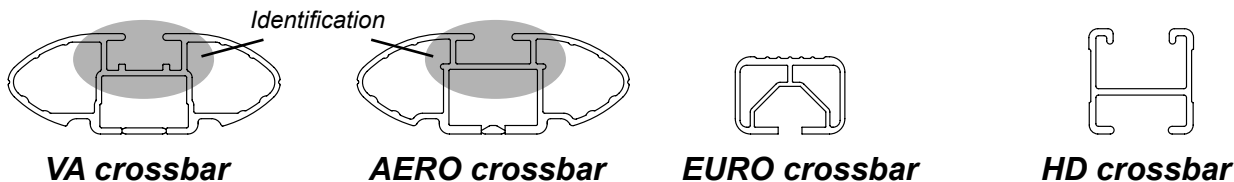

DK082 Rhino-Rack VA, Aero, Euro & HD crossbar instruction

IDENTIFICATION CHART

Vehicle	Date	Crossbar	FRONT CROSSBAR					REAR CROSSBAR				
			Front Right Pad/ Clamp	Front Left Pad/ Clamp	Measurement strip length per side	Measurement strip length per side	Measurement Distance (x)	Foot plate arrow direction	Rear Right Pad/ Clamp	Rear Left Pad/ Clamp	Measurement strip length per side	Measurement strip length per side
Subaru Liberty BL/BP 4dr sedan	2004-2009	1180mm	M366 SUB0170	209mm	154mm	986mm / 38,13/16"	OUT	M366 SUB0170	199mm	144mm	966mm / 38,1/32"	OUT
			Arrow FORWARD					Arrow FORWARD				
Subaru Legacy BL/BP 4dr sedan	2004-2009	1180mm	M366 SUB0170	209mm	154mm	986mm / 38,13/16"	OUT	M366 SUB0170	199mm	144mm	966mm / 38,1/32"	OUT
			Arrow FORWARD					Arrow FORWARD				
Mitsubishi Eclipse 2dr coupe	2006 on	1260mm	M366 SUB0170	214mm	101mm	1076mm / 42,23/64"	OUT	M366 SUB0170	220mm	107mm	1088mm / 42,53/64"	OUT
			Arrow FORWARD					Arrow FORWARD				

DK082 Rhino-Rack VA, Aero, Euro & HD crossbar instruction

Measurement A: CENTRE of door jamb to CENTRE arrow of leg foot plate.

Measurement B: CENTRE of Front leg foot plate arrow to CENTRE of Rear leg foot plate arrow.

Fitting note.

Mitsubishi Eclipse.

NOTE:

Subaru

clips in using the same method.

Front left pad M366 shown in position.

Fitting note.

Mitsubishi Eclipse.