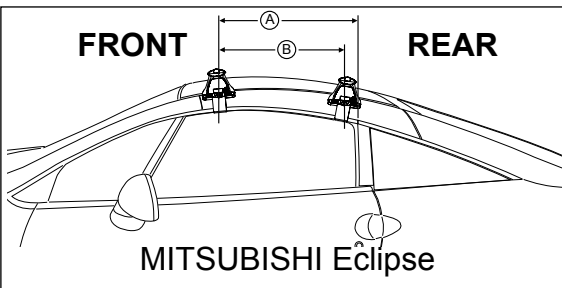

Fitting note.

Mitsubishi Eclipse.

NOTE:

Subaru

clips in using the same method.

Front left pad M366 shown in position.

Fitting note.

Mitsubishi Eclipse.

Rear left pad M366 shown in position.

Direction of Pad, Arrow and Foot Plates

VEHICLE	Date	Measurement A	Measurement B	Load Rating (includes racks 5kg/ 11lbs)
Subaru Liberty BL/BP 4dr Sedan	2004-2009	250mm / 9,27/32"	700mm / 27,9/16"	75kg / 165lbs
Subaru Legacy BL/BP 4dr Sedan	2004-2009	250mm / 9,27/32"	700mm / 27,9/16"	75kg / 165lbs
Mitsubishi Eclipse 2dr coupe	2006 on	560mm / 22,3/64"	490mm / 19,19/64"	30kg / 66lbs