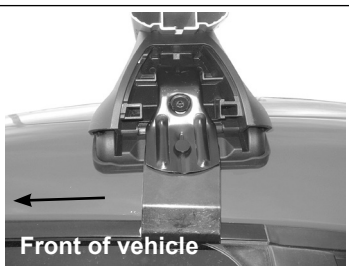

Fitting note.

Mitsubishi Eclipse.

Rear left pad M366 shown in position.