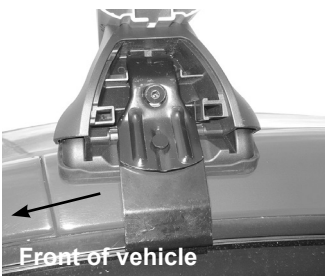

Fitting note.

Mitsubishi Eclipse.

NOTE:

Subaru

clips in using the same method.

Front left pad M366 shown in position.

Fitting note.

Mitsubishi Eclipse.