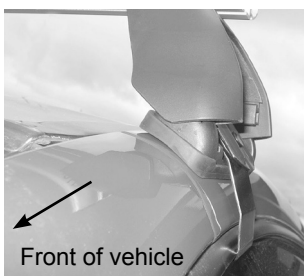

Fitting note.

Mitsubishi Eclipse.

NOTE:

Subaru

clips in using the same method.

Front left pad M366 shown in position.

Fitting note.

Mitsubishi Eclipse.