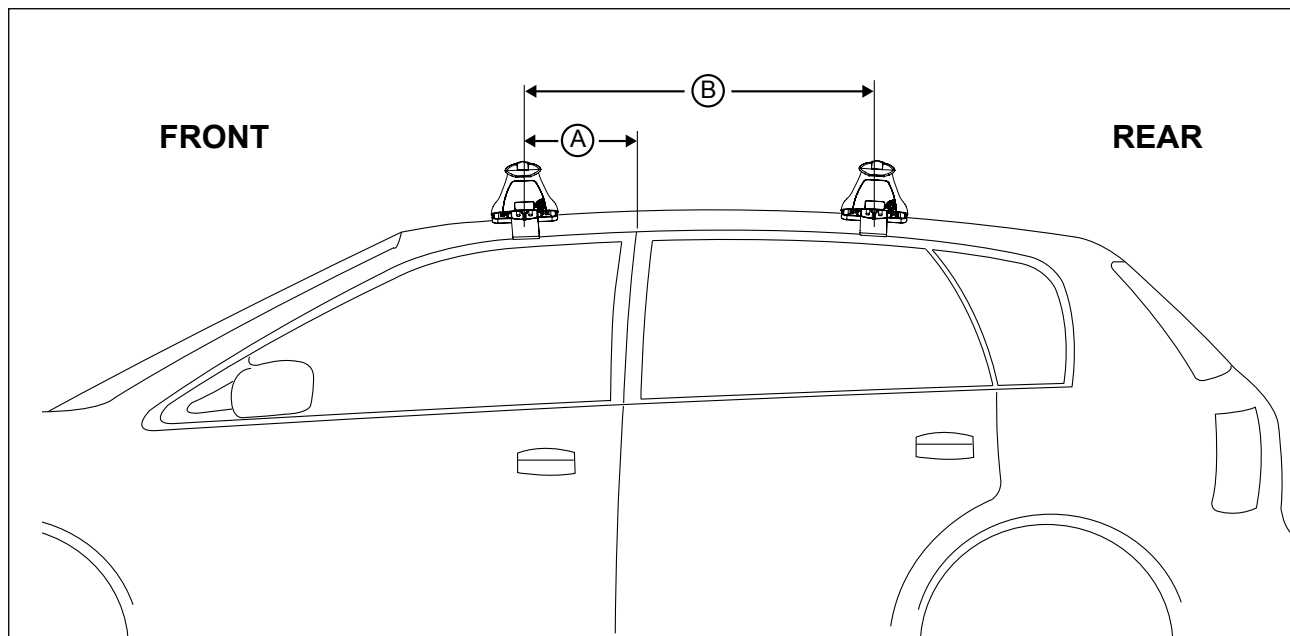

DK078 Rhino-Rack VA, DA, Euro & HD crossbar instruction

CONTROLLED

Measurement A: CENTRE of door jamb to CENTRE arrow of leg foot plate.

Measurement B: CENTRE of Front leg foot plate arrow to CENTRE of Rear leg foot plate arrow.

Carrying capacity: Roof rack is rated to 75kg. Please refer to manufacturers handbook for your vehicles maximum roof load capacity. Always use the lower of the two figures.

If your vehicle is not listed on this fitting instruction please refer to your countries Rhino-Rack web site for the latest information.

VEHICLE	Date	Measurement A	Measurement B	Load Rating (includes racks 5kg/ 11lbs)
Toyota Avensis Verso Minivan	12/01-11/10	200mm / 7,7/8"	800mm / 31,1/2"	75kg / 165lbs
Subaru Legacy BM 4dr Sedan	10-14	250mm / 9,27/32"	700mm / 27,9/16"	75kg / 165lbs
Subaru Liberty BM 4dr Sedan	09/09-12/14	250mm / 9,27/32"	700mm / 27,9/16"	75kg / 165lbs