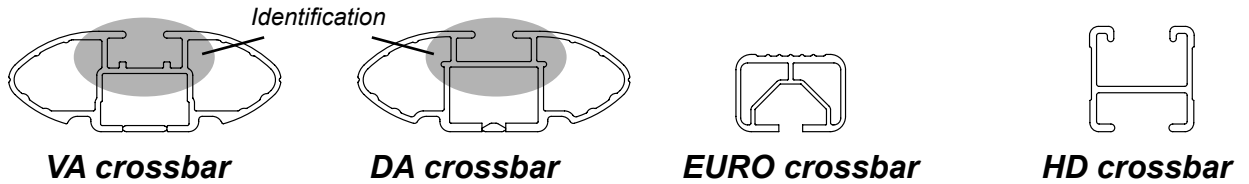

**IDENTIFICATION CHART**

Vehicle	Date	Crossbar	FRONT CROSSBAR					REAR CROSSBAR				
			Front Right Pad/Clamp	Front Left Pad/Clamp	Measurement strip length per side	Measurement strip length per side	Measurement Distance (x)	Foot plate arrow direction	Rear Right Pad/Clamp	Rear Left Pad/Clamp	Measurement strip length per side	Measurement strip length per side
Toyota Avensis Verso Minivan	12/01-11/10	1260mm	M366 SUB0145	173mm	60mm	994mm / 39,9/64"	OUT	M366 SUB0151	167mm	54mm	982mm / 38,21/32"	OUT
			Pad Arrow FORWARD					Pad Arrow FORWARD				
Subaru Legacy BM 4dr Sedan	10-14	1375mm	M366 SUB0145	153mm	98mm	1070mm / 42,1/8"	OUT	M366 SUB0151	144mm	89mm	1052mm / 41,27/64"	OUT
			Pad Arrow FORWARD					Pad Arrow FORWARD				
Subaru Liberty BM 4dr Sedan	09/09-12/14	1375mm	M366 SUB0145	153mm	98mm	1070mm / 42,1/8"	OUT	M366 SUB0151	144mm	89mm	1052mm / 41,27/64"	OUT
			Pad Arrow FORWARD					Pad Arrow FORWARD				

# DK078 Rhino-Rack VA, DA, Euro & HD crossbar instruction

**CONTROLLED**

**Measurement A:** CENTRE of door jamb to CENTRE arrow of leg foot plate.

**Measurement B:** CENTRE of Front leg foot plate arrow to CENTRE of Rear leg foot plate arrow.