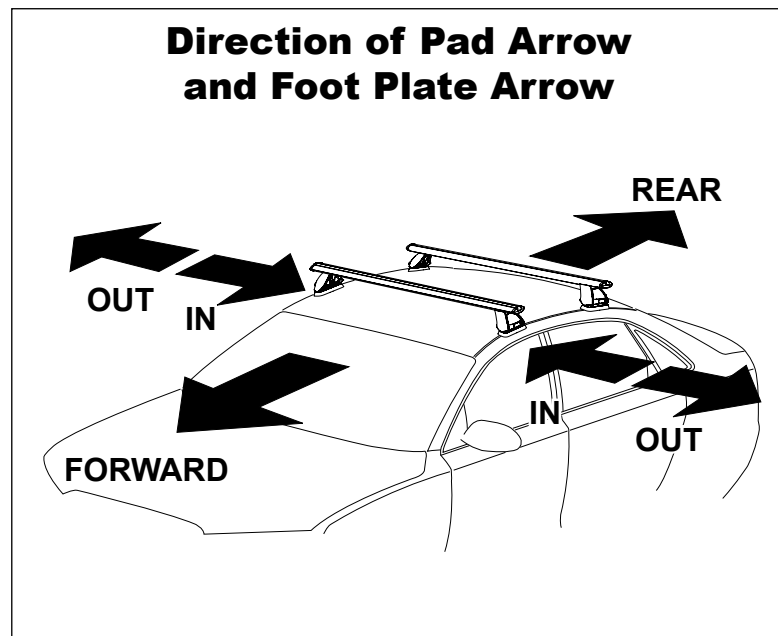

DK078 Rhino-Rack VA, DA, Euro & HD crossbar instruction

CONTROLLED

Measurement A: CENTRE of door jamb to CENTRE arrow of leg foot plate.

Measurement B: CENTRE of Front leg foot plate arrow to CENTRE of Rear leg foot plate arrow.

Carrying capacity: Roof rack is rated to 75kg. Please refer to manufacturers handbook for your vehicles maximum roof load capacity. Always use the lower of the two figures.

If your vehicle is not listed on this fitting instruction please refer to your countries Rhino-Rack web site for the latest information.

VEHICLE	Date	Measurement A	Measurement B	Load Rating (includes racks 5kg/ 11lbs)
Toyota Avensis Verso Minivan	12/01-11/10	200mm / 7,7/8"	800mm / 31,1/2"	75kg / 165lbs
Subaru Legacy BM 4dr Sedan	10-14	250mm / 9,27/32"	700mm / 27,9/16"	75kg / 165lbs
Subaru Liberty BM 4dr Sedan	09/09-12/14	250mm / 9,27/32"	700mm / 27,9/16"	75kg / 165lbs