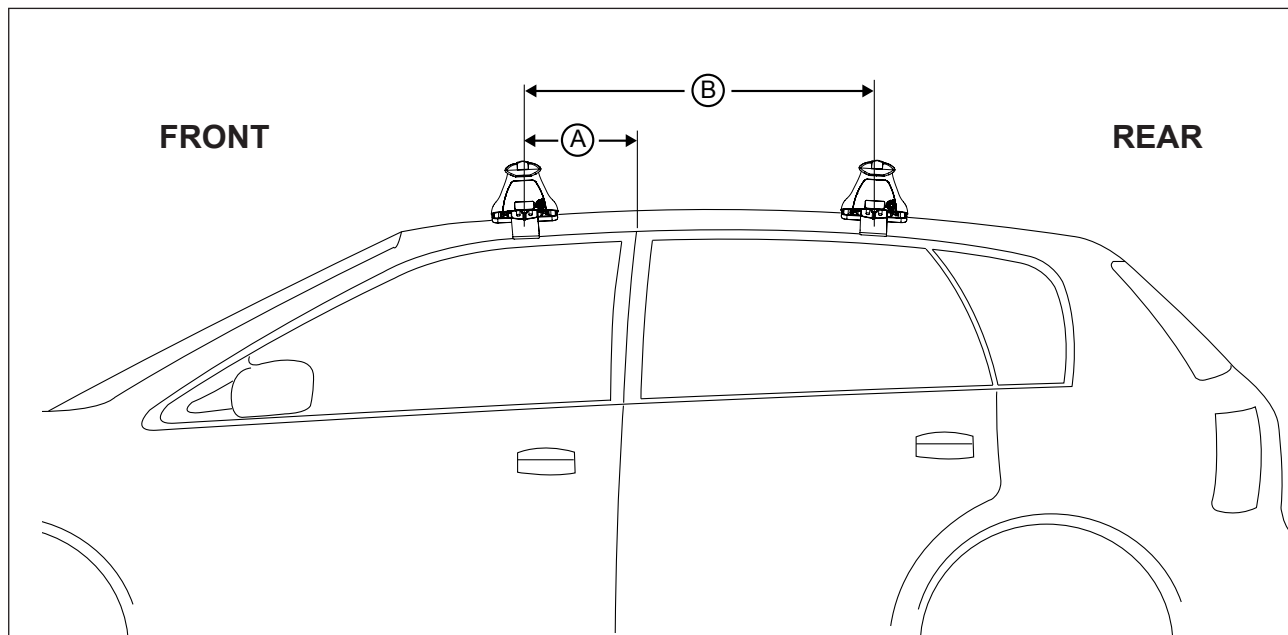

DK077 Rhino-Rack VA, Aero, Euro & HD crossbar instruction

IDENTIFICATION CHART

Vehicle	Date	Crossbar	FRONT CROSSBAR					REAR CROSSBAR					
			Front Right Pad/ Clamp	Front Left Pad/ Clamp	Measurement strip length per side	Measurement strip length per side	Measurement Distance (x)	Foot plate arrow direction	Rear Right Pad/ Clamp	Rear Left Pad/ Clamp	Measurement strip length per side	Measurement strip length per side	Measurement Distance (x)
Toyota Hilux Extra Cab	04/2005 on	1260mm / 49,19/32"	M368 SUB0153	188mm	75mm	1024mm / 40,5/16"	OUT	N/A	N/A	N/A	N/A	N/A	N/A
			Arrow FORWARD					N/A					
Toyota Hilux Single Cab	04/2005 on	1260mm / 49,19/32"	M368 SUB0153	188mm	75mm	1024mm / 40,5/16"	OUT	N/A	N/A	N/A	N/A	N/A	N/A
			Arrow FORWARD					N/A					
Dodge Charger R/T 4dr Sedan	2005 on	1260mm / 49,19/32"	M368 SUB0153	211mm	98mm	1070mm / 42,1/8"	OUT	M368 SUB0153	210mm	97mm	1068mm / 42,3/64"	OUT	
			Arrow FORWARD										

DK077 Rhino-Rack VA, Aero, Euro & HD crossbar instruction

Measurement A: CENTRE of door jamb to CENTRE arrow of leg foot plate.

Measurement B: CENTRE of Front leg foot plate arrow to CENTRE of Rear leg foot plate arrow.

Carrying capacity: Roof rack is rated to 75kg. Please refer to manufacturers handbook for your vehicles maximum roof load capacity. Always use the lower of the two figures.

If your vehicle is not listed on this fitting instruction please refer to your countries Rhino-Rack web site for the latest information.