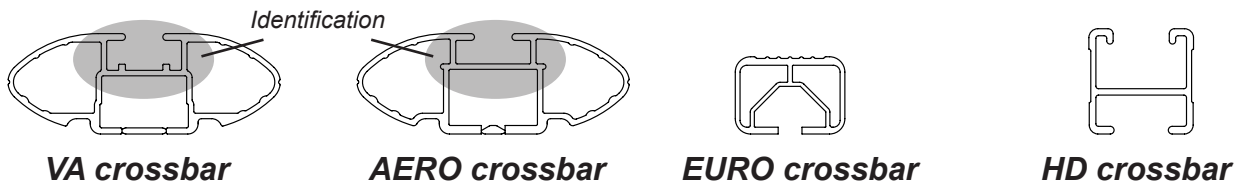

DK077 Rhino-Rack VA, Aero, Euro & HD crossbar instruction

IDENTIFICATION CHART

Vehicle	Date	Crossbar	FRONT CROSSBAR					REAR CROSSBAR					
			Front Right Pad/ Clamp	Front Left Pad/ Clamp	Measurement strip length per side	Measurement strip length per side	Measurement Distance (x)	Foot plate arrow direction	Rear Right Pad/ Clamp	Rear Left Pad/ Clamp	Measurement strip length per side	Measurement strip length per side	Measurement Distance (x)
Toyota Hilux Extra Cab	04/2005 on	1260mm / 49,19/32"	M368 SUB0153	188mm	75mm	1024mm / 40,5/16"	OUT	N/A	N/A	N/A	N/A	N/A	N/A
			Arrow FORWARD					N/A					
Toyota Hilux Single Cab	04/2005 on	1260mm / 49,19/32"	M368 SUB0153	188mm	75mm	1024mm / 40,5/16"	OUT	N/A	N/A	N/A	N/A	N/A	N/A
			Arrow FORWARD					N/A					
Dodge Charger R/T 4dr Sedan	2005 on	1260mm / 49,19/32"	M368 SUB0153	211mm	98mm	1070mm / 42,1/8"	OUT	M368 SUB0153	210mm	97mm	1068mm / 42,3/64"	OUT	
			Arrow FORWARD										

DK077 Rhino-Rack VA, Aero, Euro & HD crossbar instruction

Measurement A: CENTRE of door jamb to CENTRE arrow of leg foot plate.

Measurement B: CENTRE of Front leg foot plate arrow to CENTRE of Rear leg foot plate arrow.