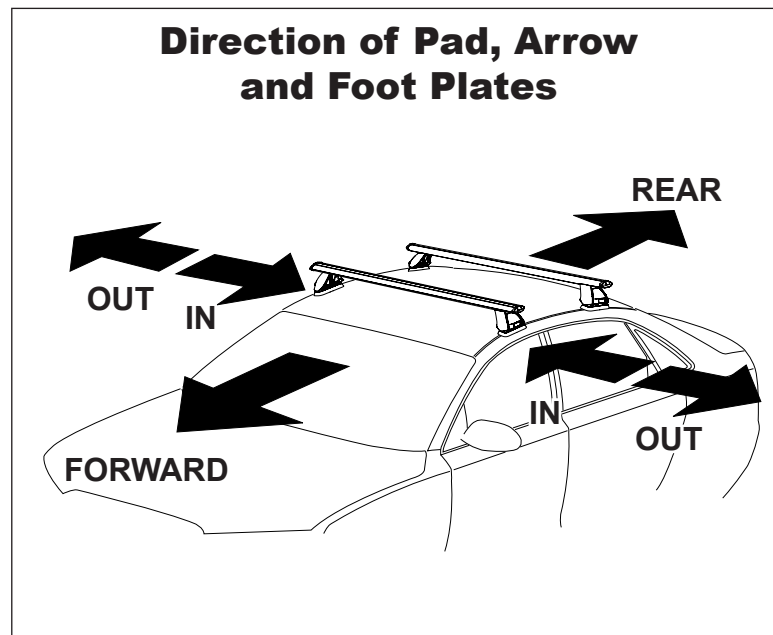

DK077 Rhino-Rack VA, Aero, Euro & HD crossbar instruction

Measurement A: CENTRE of door jamb to CENTRE arrow of leg foot plate.

Measurement B: CENTRE of Front leg foot plate arrow to CENTRE of Rear leg foot plate arrow.

Carrying capacity: Roof rack is rated to 75kg. Please refer to manufacturers handbook for your vehicles maximum roof load capacity. Always use the lower of the two figures.

If your vehicle is not listed on this fitting instruction please refer to your countries Rhino-Rack web site for the latest information.

VEHICLE	Date	Measurement A	Measurement B	Load Rating (includes racks 5kg/ 11lbs)
Toyota Hilux Extra Cab	04/2005 on	300mm / 11,13/16"	N/A	35kg / 77lbs
Toyota Hilux Single Cab	04/2005 on	300mm / 11,13/16"	N/A	35kg / 77lbs
Dodge Charger R/T 4dr Sedan	2005 on	370mm / 14,9/16"	700mm / 27,9/16"	75kg / 165lbs