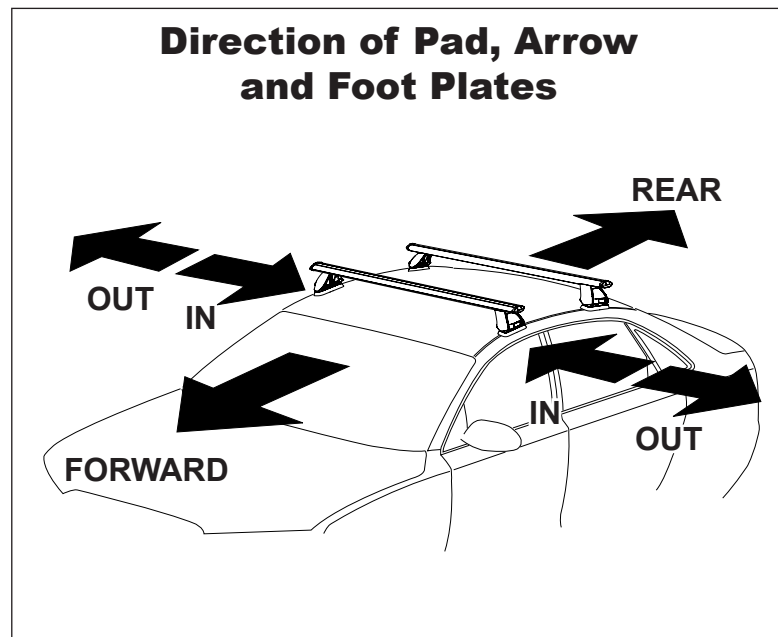

DK073/DK073H Rhino-Rack VA, Aero, Euro & HD crossbar instruction

Measurement A: CENTRE of door jamb to CENTRE arrow of leg foot plate.

Measurement B: CENTRE of Front leg foot plate arrow to CENTRE of Rear leg foot plate arrow.

Carrying capacity: Roof rack is rated to 75kg. Please refer to manufacturers handbook for your vehicles maximum roof load capacity. Always use the lower of the two figures.

If your vehicle is not listed on this fitting instruction please refer to your countries Rhino-Rack web site for the latest information.

VEHICLE	Date	Measurement A	Measurement B	Load Rating (includes racks 5kg/ 11lbs)
SsangYong Musso Dual Cab Ute	05/04 on	220mm	850mm	45kg