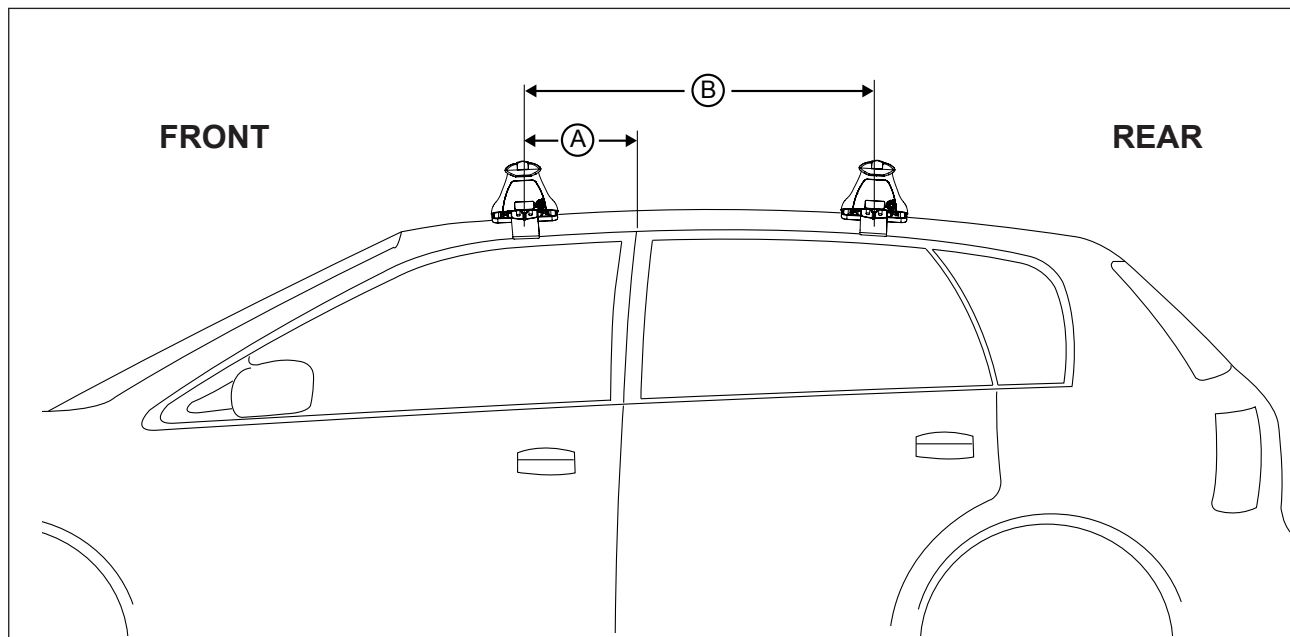

DK073/DK073H Rhino-Rack VA, Aero, Euro & HD crossbar instruction

Measurement A: CENTRE of door jamb to CENTRE arrow of leg foot plate.

Measurement B: CENTRE of Front leg foot plate arrow to CENTRE of Rear leg foot plate arrow.

Carrying capacity: Roof rack is rated to 75kg. Please refer to manufacturers handbook for your vehicles maximum roof load capacity. Always use the lower of the two figures.

If your vehicle is not listed on this fitting instruction please refer to your countries Rhino-Rack web site for the latest information.

VEHICLE	Date	Measurement A	Measurement B	Load Rating (includes racks 5kg/ 11lbs)
SsangYong Musso Dual Cab Ute	05/04 on	220mm	850mm	45kg