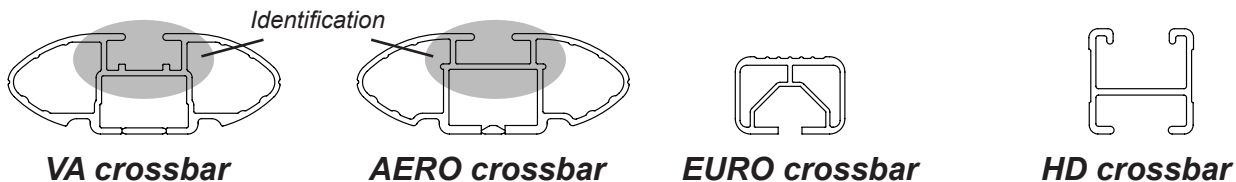

DK073/DK073H Rhino-Rack VA, Aero, Euro & HD crossbar instruction

IDENTIFICATION CHART

Vehicle	Date	Crossbar	FRONT CROSSBAR					REAR CROSSBAR						
			Front Right Pad/ Clamp	Front Left Pad/ Clamp	Measurement strip length per side	Measurement strip length per side	Measurement Distance (x)	Foot plate arrow direction	Rear Right Pad/ Clamp	Rear Left Pad/ Clamp	Measurement strip length per side	Measurement strip length per side	Measurement Distance (x)	Foot plate arrow direction
SsangYong Musso Dual Cab Ute	05/04 on	1260mm	M365 SUB0171		176mm	63mm	1000mm	OUT	M365 SUB0171		172mm	59mm	992mm	OUT
			Arrow FORWARD						Arrow FORWARD					

DK073/DK073H Rhino-Rack VA, Aero, Euro & HD crossbar instruction

Measurement A: CENTRE of door jamb to CENTRE arrow of leg foot plate.

Measurement B: CENTRE of Front leg foot plate arrow to CENTRE of Rear leg foot plate arrow.