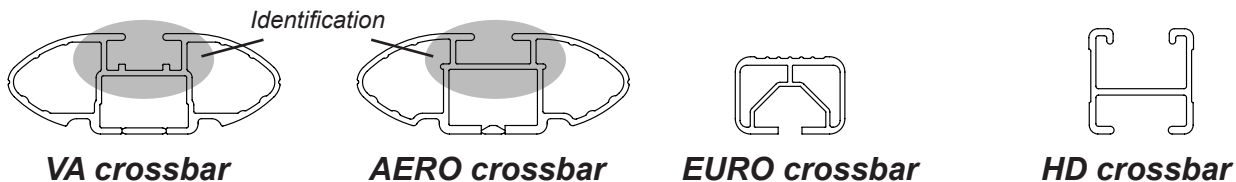

DK072 Rhino-Rack VA, Aero, Euro & HD crossbar instruction

IDENTIFICATION CHART

Vehicle	Date	Crossbar	FRONT CROSSBAR					REAR CROSSBAR						
			Front Right Pad/ Clamp	Front Left Pad/ Clamp	Measurement strip length per side	Measurement strip length per side	Measurement Distance (x)	Foot plate arrow direction	Rear Right Pad/ Clamp	Rear Left Pad/ Clamp	Measurement strip length per side	Measurement strip length per side	Measurement Distance (x)	Foot plate arrow direction
Mitsubishi Magna Sedan	04/97-05/05	1180mm	M367 SUB0158		186mm	131mm	940mm	OUT	M367 SUB0158		184mm	129mm	936mm	OUT
			Arrow FORWARD						Arrow FORWARD					

DK072 Rhino-Rack VA, Aero, Euro & HD crossbar instruction

Measurement A: CENTRE of door jamb to CENTRE arrow of leg foot plate.

Measurement B: CENTRE of Front leg foot plate arrow to CENTRE of Rear leg foot plate arrow.