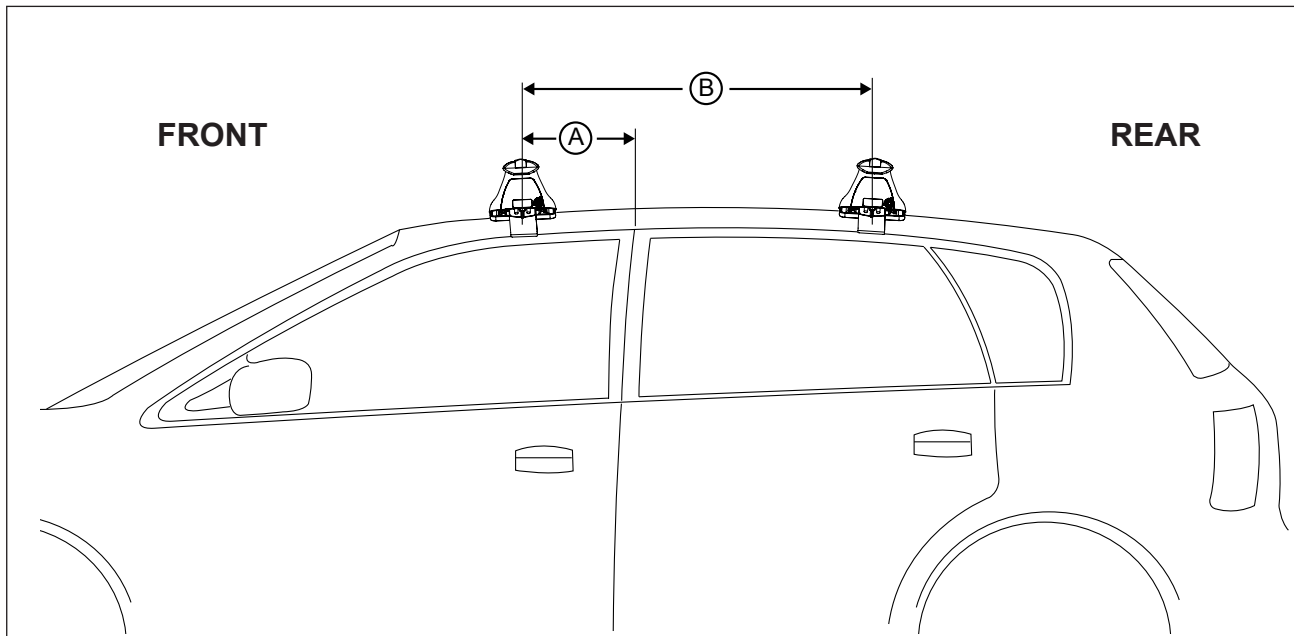

DK072 Rhino-Rack VA, Aero, Euro & HD crossbar instruction

IDENTIFICATION CHART

Vehicle	Date	Crossbar	FRONT CROSSBAR					REAR CROSSBAR						
			Front Right Pad/ Clamp	Front Left Pad/ Clamp	Measurement strip length per side	Measurement strip length per side	Measurement Distance (x)	Foot plate arrow direction	Rear Right Pad/ Clamp	Rear Left Pad/ Clamp	Measurement strip length per side	Measurement strip length per side	Measurement Distance (x)	Foot plate arrow direction
Mitsubishi Magna Sedan	04/97-05/05	1180mm	M367 SUB0158		186mm	131mm	940mm	OUT	M367 SUB0158		184mm	129mm	936mm	OUT
			Arrow FORWARD						Arrow FORWARD					

DK072 Rhino-Rack VA, Aero, Euro & HD crossbar instruction

Measurement A: CENTRE of door jamb to CENTRE arrow of leg foot plate.

Measurement B: CENTRE of Front leg foot plate arrow to CENTRE of Rear leg foot plate arrow.

Carrying capacity: Roof rack is rated to 75kg. Please refer to manufacturers handbook for your vehicles maximum roof load capacity. Always use the lower of the two figures.

If your vehicle is not listed on this fitting instruction please refer to your countries Rhino-Rack web site for the latest information.