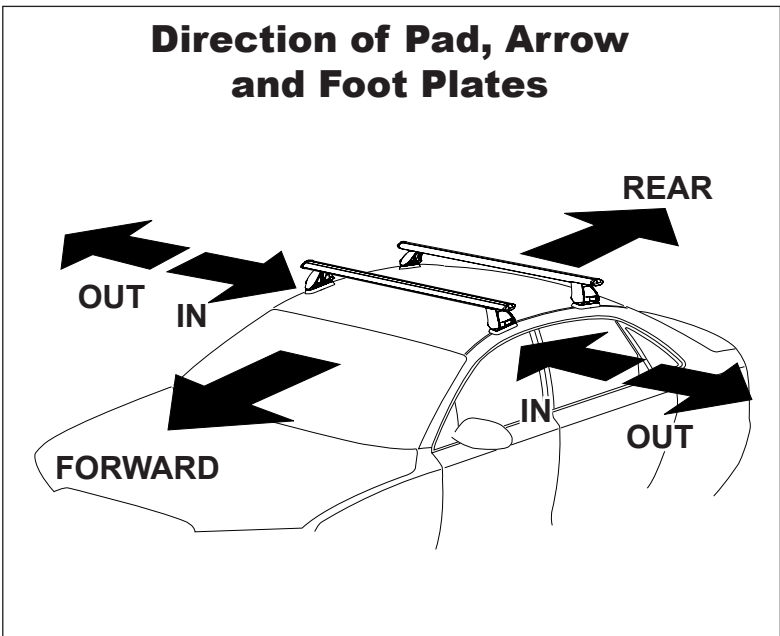

DK072 Rhino-Rack VA, Aero, Euro & HD crossbar instruction

Measurement A: CENTRE of door jamb to CENTRE arrow of leg foot plate.

Measurement B: CENTRE of Front leg foot plate arrow to CENTRE of Rear leg foot plate arrow.

Carrying capacity: Roof rack is rated to 75kg. Please refer to manufacturers handbook for your vehicles maximum roof load capacity. Always use the lower of the two figures.

If your vehicle is not listed on this fitting instruction please refer to your countries Rhino-Rack web site for the latest information.

VEHICLE	Date	Measurement A	Measurement B	Load Rating (includes racks 5kg/ 11lbs)
Mitsubishi Magna Sedan	04/97-09/05	250mm	700mm	75kg / 165lbs