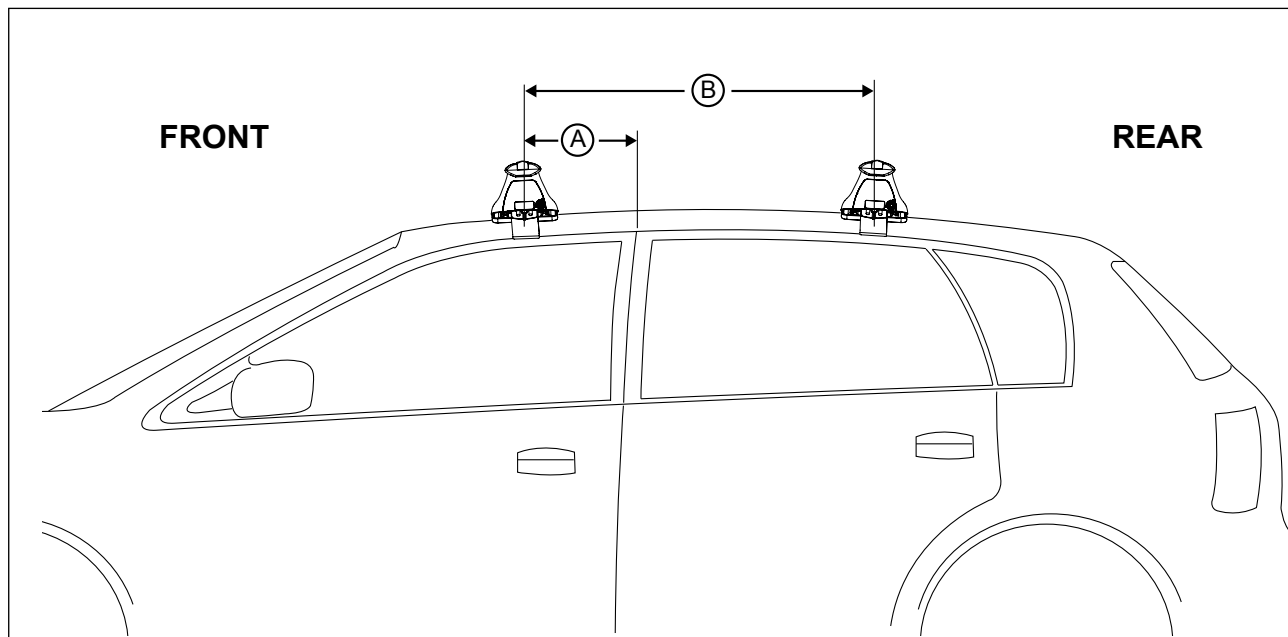

DK070 Rhino-Rack VA, Aero, Euro & HD crossbar instruction

Measurement A: CENTRE of door jamb to CENTRE arrow of leg foot plate.

Measurement B: CENTRE of Front leg foot plate arrow to CENTRE of Rear leg foot plate arrow.

Carrying capacity: Roof rack is rated to 75kg. Please refer to manufacturers handbook for your vehicles maximum roof load capacity. Always use the lower of the two figures.

If your vehicle is not listed on this fitting instruction please refer to your countries Rhino-Rack web site for the latest information.

VEHICLE	Date	Measurement A	Measurement B	Load Rating (includes racks 5kg/ 11lbs)
Subaru Impreza Sedan	10/00 on	300mm	600mm	75kg / 165lbs