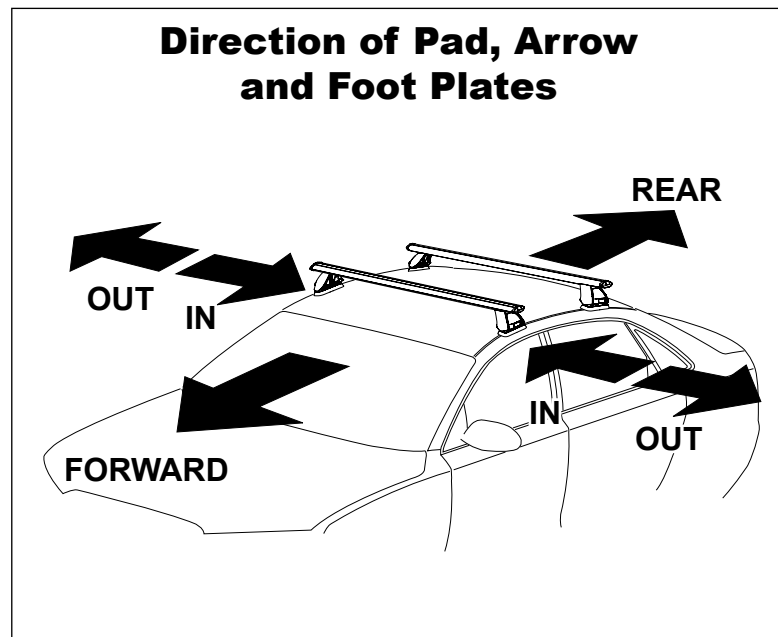

DK070 Rhino-Rack VA, Aero, Euro & HD crossbar instruction

Measurement A: CENTRE of door jamb to CENTRE arrow of leg foot plate.

Measurement B: CENTRE of Front leg foot plate arrow to CENTRE of Rear leg foot plate arrow.

Carrying capacity: Roof rack is rated to 75kg. Please refer to manufacturers handbook for your vehicles maximum roof load capacity. Always use the lower of the two figures.

If your vehicle is not listed on this fitting instruction please refer to your countries Rhino-Rack web site for the latest information.

VEHICLE	Date	Measurement A	Measurement B	Load Rating (includes racks 5kg/ 11lbs)
Subaru Impreza Sedan	10/00 on	300mm	600mm	75kg / 165lbs