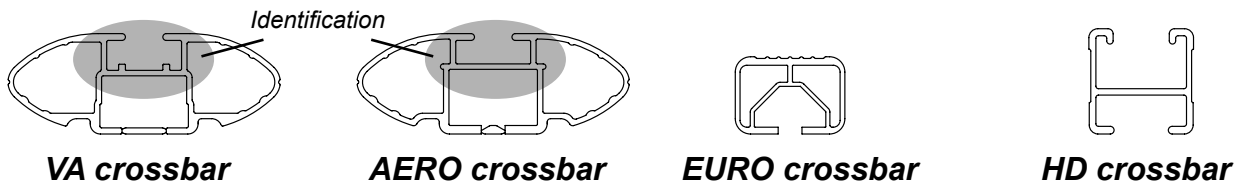

# DK070 Rhino-Rack VA, Aero, Euro & HD crossbar instruction

## IDENTIFICATION CHART

Vehicle	Date	Crossbar	FRONT CROSSBAR					REAR CROSSBAR						
			Front Right Pad/ Clamp	Front Left Pad/ Clamp	Measurement strip length per side	Measurement strip length per side	Measurement Distance ( x )	Foot plate arrow direction	Rear Right Pad/ Clamp	Rear Left Pad/ Clamp	Measurement strip length per side	Measurement strip length per side	Measurement Distance ( x )	Foot plate arrow direction
Subaru Impreza Sedan	10/00 on	1180mm	M366 SUB0167		202mm	147mm	972mm	OUT	M366 SUB0167		187mm	132mm	942mm	OUT
			Arrow FORWARD						Arrow FORWARD					

# DK070 Rhino-Rack VA, Aero, Euro & HD crossbar instruction

**Measurement A:** CENTRE of door jamb to CENTRE arrow of leg foot plate.

**Measurement B:** CENTRE of Front leg foot plate arrow to CENTRE of Rear leg foot plate arrow.