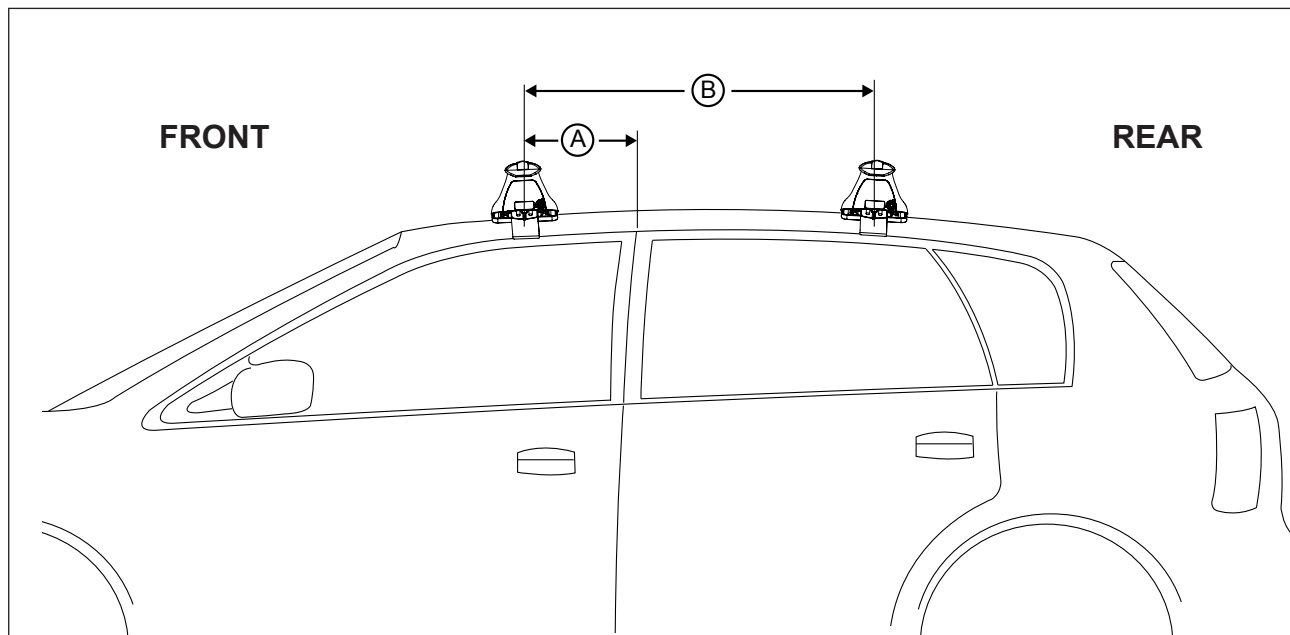

DK067 Rhino-Rack VA, Aero, Euro & HD crossbar instruction

CONTROLLED

Measurement A: CENTRE of door jamb to CENTRE arrow of leg foot plate.

Measurement B: CENTRE of Front leg foot plate arrow to CENTRE of Rear leg foot plate arrow.

Carrying capacity: Roof rack is rated to 75kg. Please refer to manufacturers handbook for your vehicles maximum roof load capacity. Always use the lower of the two figures.

If your vehicle is not listed on this fitting instruction please refer to your countries Rhino-Rack web site for the latest information.

VEHICLE	Date	Measurement A	Measurement B	Load Rating (includes racks 5kg/ 11lbs)
Mitsubishi Pajero NM 4WD Wagon	05/2000 on	300mm / 11,13/16"	850mm / 33,15/32"	75kg / 165lbs
Acura TL 4dr Sedan	2004-2008	180mm / 7,3/32"	650mm / 25,19/32"	50kg / 110lbs
Pontiac G6 4dr Sedan	2005-2009	300mm / 11,13/16"	650mm / 25,19/32"	75kg / 165lbs
SsangYong Stavic 5dr Wagon	06/13 - on	110mm / 11,13/16"	850mm / 33,15/32"	75kg / 165lbs