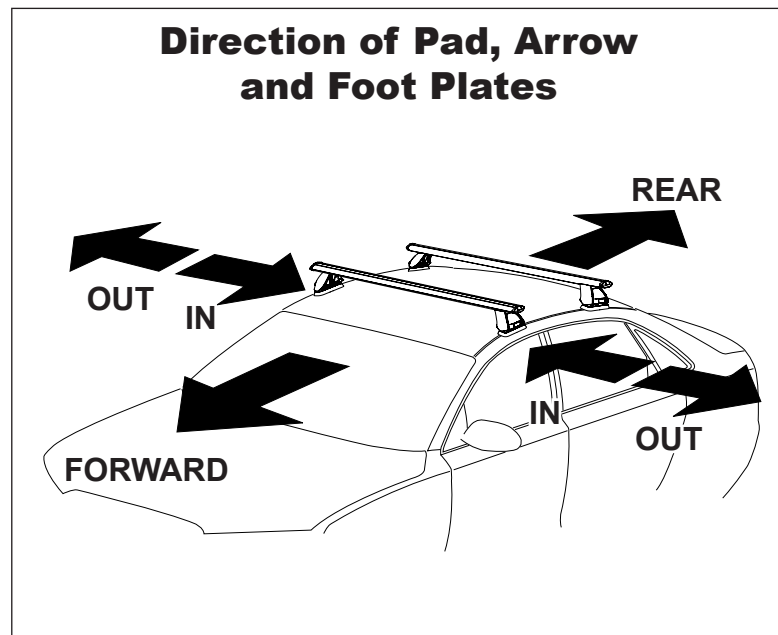

DK067 Rhino-Rack VA, Aero, Euro & HD crossbar instruction

CONTROLLED

Measurement A: CENTRE of door jamb to CENTRE arrow of leg foot plate.

Measurement B: CENTRE of Front leg foot plate arrow to CENTRE of Rear leg foot plate arrow.

Carrying capacity: Roof rack is rated to 75kg. Please refer to manufacturers handbook for your vehicles maximum roof load capacity. Always use the lower of the two figures.

If your vehicle is not listed on this fitting instruction please refer to your countries Rhino-Rack web site for the latest information.

VEHICLE	Date	Measurement A	Measurement B	Load Rating (includes racks 5kg/ 11lbs)
Mitsubishi Pajero NM 4WD Wagon	05/2000 on	300mm / 11,13/16"	850mm / 33,15/32"	75kg / 165lbs
Acura TL 4dr Sedan	2004-2008	180mm / 7,3/32"	650mm / 25,19/32"	50kg / 110lbs
Pontiac G6 4dr Sedan	2005-2009	300mm / 11,13/16"	650mm / 25,19/32"	75kg / 165lbs
SsangYong Stavic 5dr Wagon	06/13 - on	110mm / 11,13/16"	850mm / 33,15/32"	75kg / 165lbs