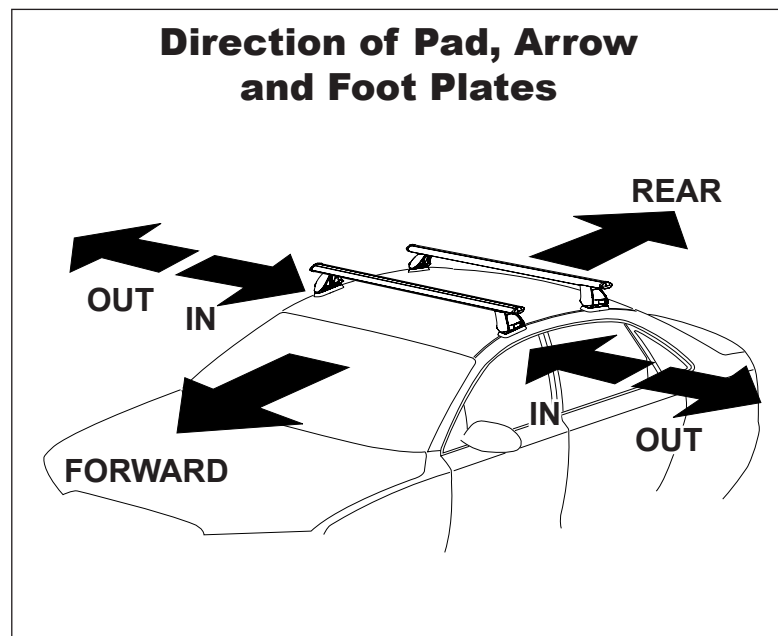

DK061 Rhino-Rack VA, Aero, Euro & HD crossbar instruction

Measurement A: CENTRE of door jamb to CENTRE arrow of leg foot plate.

Measurement B: CENTRE of Front leg foot plate arrow to CENTRE of Rear leg foot plate arrow.

Carrying capacity: Roof rack is rated to 75kg. Please refer to manufacturers handbook for your vehicles maximum roof load capacity. Always use the lower of the two figures.

If your vehicle is not listed on this fitting instruction please refer to your countries Rhino-Rack web site for the latest information.

VEHICLE	Date	Measurement A	Measurement B	Load Rating (includes racks 5kg/11lbs)
Mazda 6 4dr Sedan	02/08-11/12	250mm / 9,27/32"	660mm / 25,63/64"	60kg / 132lbs
Mazda 6 5dr Hatch	02/08-11/12	250mm / 9,27/32"	700mm / 27,9/16"	60kg / 132lbs
Buick LeSabre 4dr Sedan	00-05	340mm / 13,25/64"	700mm / 27,9/16"	75kg / 165lbs
Ford Focus 4dr Sedan (USA)	00-11	290mm / 11,27/64"	700mm / 27,9/16"	75kg / 165lbs