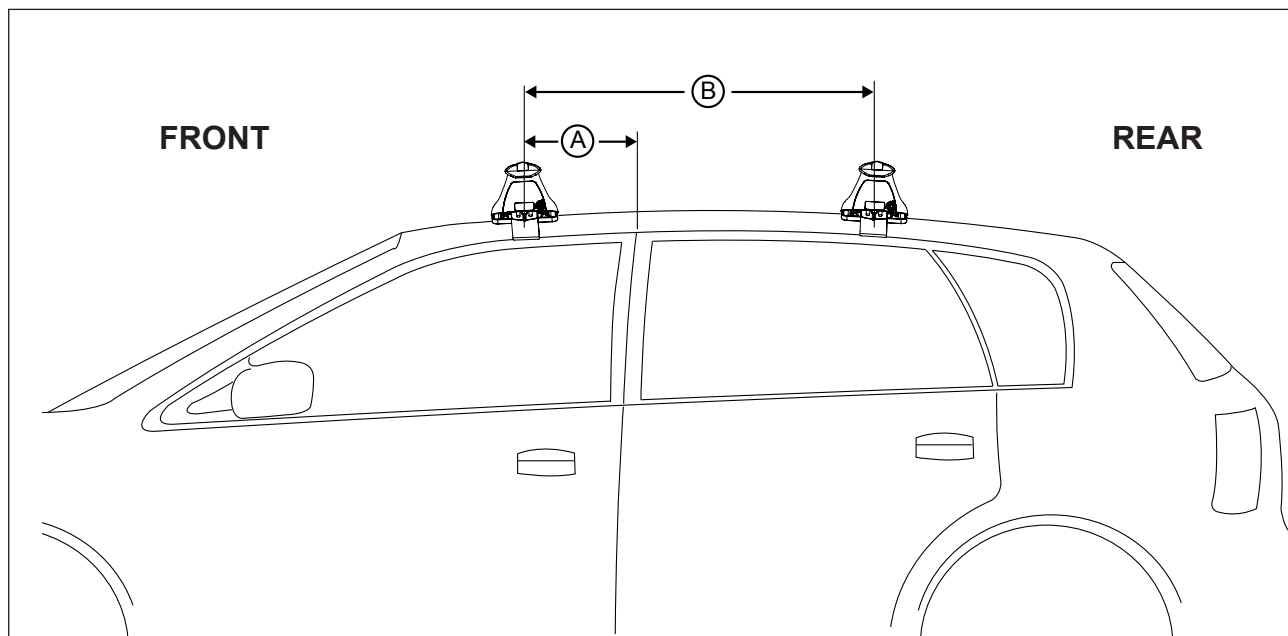

DK061 Rhino-Rack VA, Aero, Euro & HD crossbar instruction

Measurement A: CENTRE of door jamb to CENTRE arrow of leg foot plate.

Measurement B: CENTRE of Front leg foot plate arrow to CENTRE of Rear leg foot plate arrow.

Carrying capacity: Roof rack is rated to 75kg. Please refer to manufacturers handbook for your vehicles maximum roof load capacity. Always use the lower of the two figures.

If your vehicle is not listed on this fitting instruction please refer to your countries Rhino-Rack web site for the latest information.

VEHICLE	Date	Measurement A	Measurement B	Load Rating (includes racks 5kg/11lbs)
Mazda 6 4dr Sedan	02/08-11/12	250mm / 9,27/32"	660mm / 25,63/64"	60kg / 132lbs
Mazda 6 5dr Hatch	02/08-11/12	250mm / 9,27/32"	700mm / 27,9/16"	60kg / 132lbs
Buick LeSabre 4dr Sedan	00-05	340mm / 13,25/64"	700mm / 27,9/16"	75kg / 165lbs
Ford Focus 4dr Sedan (USA)	00-11	290mm / 11,27/64"	700mm / 27,9/16"	75kg / 165lbs