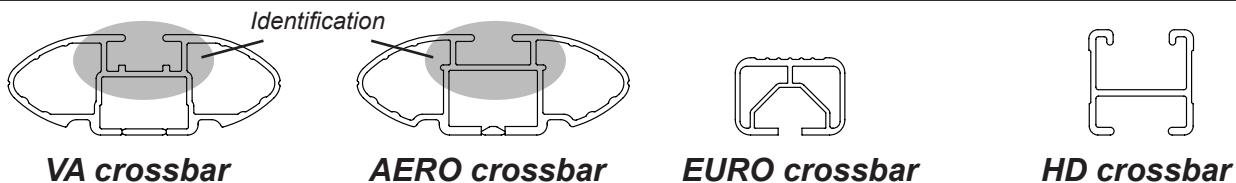

# DK061 Rhino-Rack VA, Aero, Euro & HD crossbar instruction

## IDENTIFICATION CHART

Vehicle	Date	Crossbar	FRONT CROSSBAR					REAR CROSSBAR				
			Front Right Pad/ Clamp	Front Left Pad/ Clamp	Measurement strip length per side	Measurement strip length per side	Measurement Distance ( x )	Foot plate arrow direction	Rear Right Pad/ Clamp	Rear Left Pad/ Clamp	Measurement strip length per side	Measurement strip length per side
Mazda 6 4dr Sedan	02/08-11/12	1260mm	M366 SUB0153	175mm	62mm	998mm / 29,19/64"	OUT	M366 SUB0153	178mm	65mm	1004mm / 39,17/32"	OUT
			Arrow FORWARD					Arrow FORWARD				
Mazda 6 5dr Hatch	02/08-11/12	1260mm	M366 SUB0153	175mm	62mm	998mm / 29,19/64"	OUT	M366 SUB0153	175mm	62mm	998mm / 39,19/64"	OUT
			Arrow FORWARD					Arrow FORWARD				
Buick LeSabre 4dr Sedan	00-05	1260mm	M366 SUB0153	171mm	58mm	998mm / 29,19/64"	OUT	M366 SUB0153	173mm	60mm	994mm / 39,9/64"	OUT
			Arrow FORWARD					Arrow FORWARD				
Ford Focus 4dr Sedan (USA)	00-11	1180mm	M366 SUB0153	180mm	125mm	928mm / 26,17/32"	OUT	M366 SUB0153	163mm	108mm	894mm / 35,13/64"	OUT
			Arrow FORWARD					Arrow FORWARD				

# DK061 Rhino-Rack VA, Aero, Euro & HD crossbar instruction

**Measurement A:** CENTRE of door jamb to CENTRE arrow of leg foot plate.

**Measurement B:** CENTRE of Front leg foot plate arrow to CENTRE of Rear leg foot plate arrow.