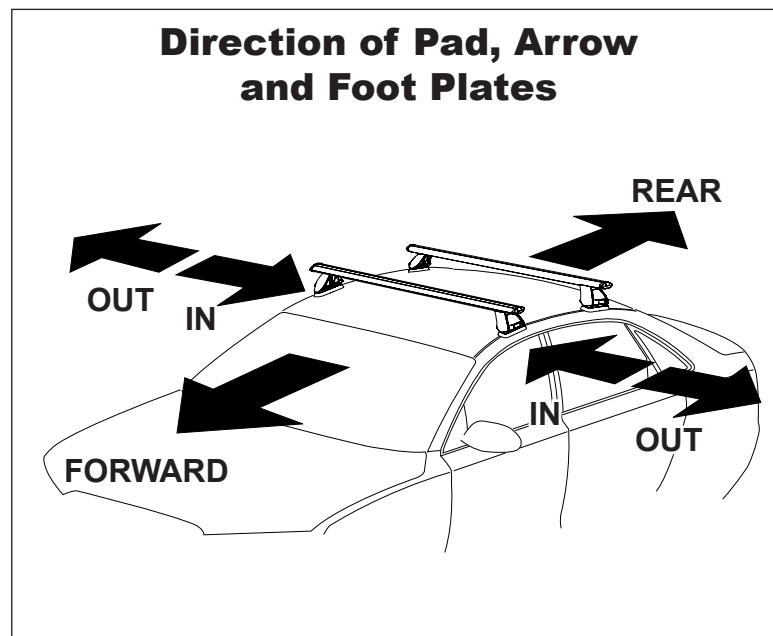

DK060 Rhino-Rack VA, Aero, Euro & HD crossbar instruction

Measurement A: CENTRE of door jamb to CENTRE arrow of leg foot plate.

Measurement B: CENTRE of Front leg foot plate arrow to CENTRE of Rear leg foot plate arrow.

Carrying capacity: Roof rack is rated to 75kg. Please refer to manufacturers handbook for your vehicles maximum roof load capacity. Always use the lower of the two figures.

If your vehicle is not listed on this fitting instruction please refer to your countries Rhino-Rack web site for the latest information.

VEHICLE	Date	Measurement A	Measurement B	Load Rating (includes racks 5kg/ 11lbs)
Audi A3 5dr Hatch	05/97-07/04	200mm / 7,7/8"	700mm / 27,9/16"	50kg / 110lbs
Kia Cerato 5dr Hatch	12/05-01/09	250mm / 9,27/32"	700mm / 27,9/16"	50kg / 110lbs
Scion XD 5dr Hatch	2008 on	230mm / 9,1/16"	700mm / 27,9/16"	50kg / 110lbs
Toyota Urban Cruiser 5dr Hatch	2009 on	230mm / 9,1/16"	700mm / 27,9/16"	50kg / 110lbs