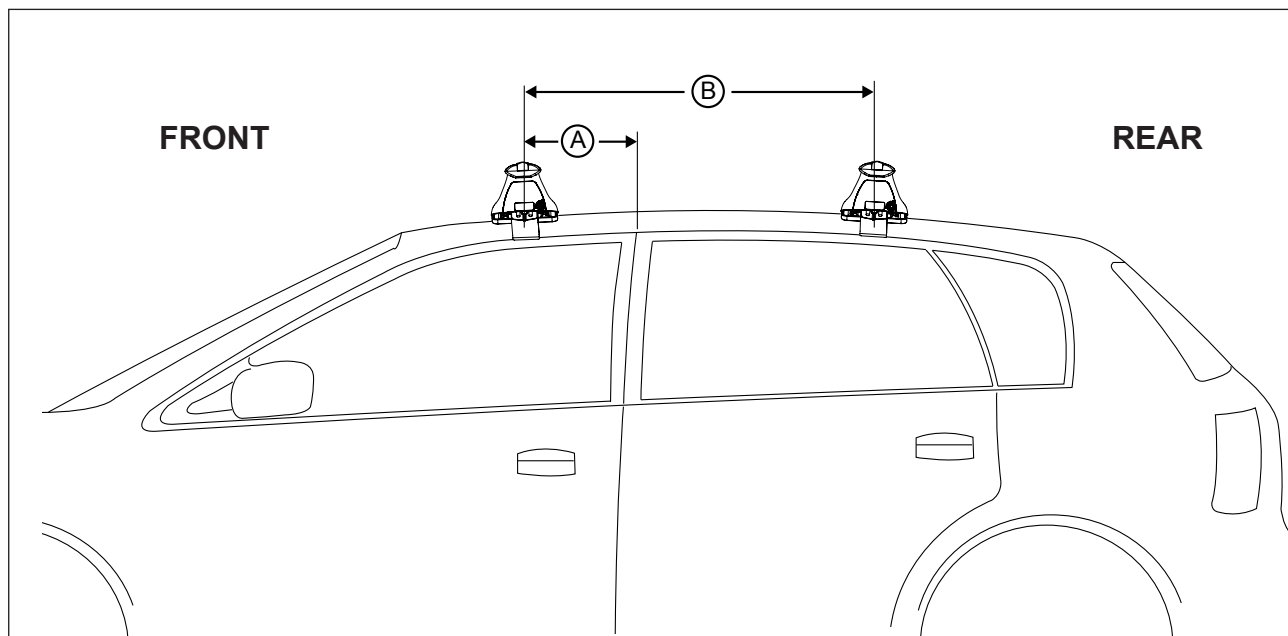

DK060 Rhino-Rack VA, Aero, Euro & HD crossbar instruction

IDENTIFICATION CHART

Vehicle	Date	Crossbar	FRONT CROSSBAR					REAR CROSSBAR				
			Front Right Pad/ Clamp	Front Left Pad/ Clamp	Measurement strip length per side	Measurement strip length per side	Measurement Distance (x)	Foot plate arrow direction	Rear Right Pad/ Clamp	Rear Left Pad/ Clamp	Measurement strip length per side	Measurement strip length per side
Audi A3 5dr Hatch	05/97-07/04	1180mm	M366 SUB0146	161mm	106mm	890mm / 35,3/64"	OUT	M366 SUB0146	151mm	96mm	870mm / 34,1/4"	OUT
			Arrow FORWARD					Arrow FORWARD				
Kia Cerato 5dr Hatch	12/05-01/09	1180mm	M366 SUB0146	190mm	135mm	948mm / 37,21/64"	OUT	M366 SUB0146	193mm	138mm	954mm / 34,1/4"	OUT
			Arrow FORWARD					Arrow FORWARD				
Scion XD 5dr Hatch	2008 on	1180mm	M366 SUB0146	192mm	137mm	952mm / 37,31/64"	OUT	M366 SUB0146	185mm	130mm	938mm / 36,59/64"	OUT
			Arrow FORWARD					Arrow FORWARD				
Toyota Urban Cruiser 5dr Hatch	2009 on	1180mm	M366 SUB0146	192mm	137mm	952mm / 37,31/64"	OUT	M366 SUB0146	185mm	130mm	938mm / 36,59/64"	OUT
			Arrow FORWARD					Arrow FORWARD				

DK060 Rhino-Rack VA, Aero, Euro & HD crossbar instruction

Measurement A: CENTRE of door jamb to CENTRE arrow of leg foot plate.

Measurement B: CENTRE of Front leg foot plate arrow to CENTRE of Rear leg foot plate arrow.

Carrying capacity: Roof rack is rated to 75kg. Please refer to manufacturers handbook for your vehicles maximum roof load capacity. Always use the lower of the two figures.

If your vehicle is not listed on this fitting instruction please refer to your countries Rhino-Rack web site for the latest information.