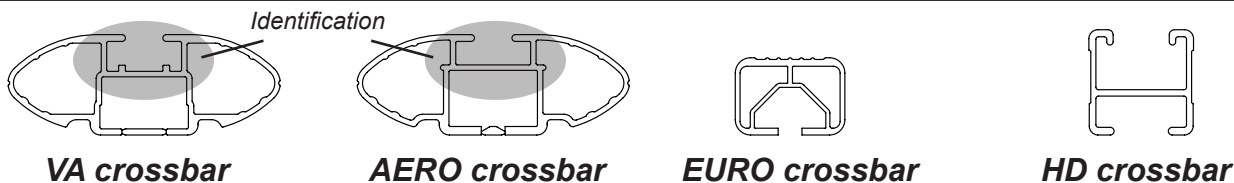

DK060 Rhino-Rack VA, Aero, Euro & HD crossbar instruction

IDENTIFICATION CHART

Vehicle	Date	Crossbar	FRONT CROSSBAR					REAR CROSSBAR				
			Front Right Pad/ Clamp	Front Left Pad/ Clamp	Measurement strip length per side	Measurement strip length per side	Measurement Distance (x)	Foot plate arrow direction	Rear Right Pad/ Clamp	Rear Left Pad/ Clamp	Measurement strip length per side	Measurement strip length per side
Audi A3 5dr Hatch	05/97-07/04	1180mm	M366 SUB0146	161mm	106mm	890mm / 35,3/64"	OUT	M366 SUB0146	151mm	96mm	870mm / 34,1/4"	OUT
			Arrow FORWARD					Arrow FORWARD				
Kia Cerato 5dr Hatch	12/05-01/09	1180mm	M366 SUB0146	190mm	135mm	948mm / 37,21/64"	OUT	M366 SUB0146	193mm	138mm	954mm / 34,1/4"	OUT
			Arrow FORWARD					Arrow FORWARD				
Scion XD 5dr Hatch	2008 on	1180mm	M366 SUB0146	192mm	137mm	952mm / 37,31/64"	OUT	M366 SUB0146	185mm	130mm	938mm / 36,59/64"	OUT
			Arrow FORWARD					Arrow FORWARD				
Toyota Urban Cruiser 5dr Hatch	2009 on	1180mm	M366 SUB0146	192mm	137mm	952mm / 37,31/64"	OUT	M366 SUB0146	185mm	130mm	938mm / 36,59/64"	OUT
			Arrow FORWARD					Arrow FORWARD				

DK060 Rhino-Rack VA, Aero, Euro & HD crossbar instruction

Measurement A: CENTRE of door jamb to CENTRE arrow of leg foot plate.

Measurement B: CENTRE of Front leg foot plate arrow to CENTRE of Rear leg foot plate arrow.