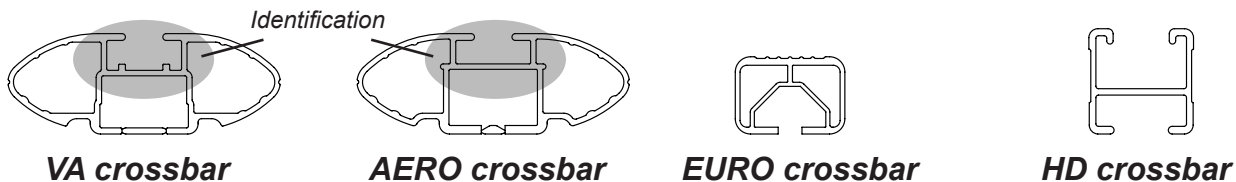

# DK057 Rhino-Rack VA, Aero, Euro & HD crossbar instruction

## IDENTIFICATION CHART

		FRONT CROSSBAR						REAR CROSSBAR						
					 AERO  EURO						 AERO  EURO			
Vehicle	Date	Crossbar	Front Right Pad/Clamp	Front Left Pad/Clamp	Measurement strip length per side	Measurement strip length per side	Measurement Distance ( x )	Foot plate arrow direction	Rear Right Pad/Clamp	Rear Left Pad/Clamp	Measurement strip length per side	Measurement strip length per side	Measurement Distance ( x )	Foot plate arrow direction
Renault Scenic 5dr Hatch	05/01 on	1260mm	M367	SUB0144	193mm	80mm	1034mm	OUT	M367	SUB0153	200mm	87mm	1048mm	OUT
			Arrow FORWARD	Arrow FORWARD										

# DK057 Rhino-Rack VA, Aero, Euro & HD crossbar instruction

**Measurement A:** CENTRE of door jamb to CENTRE arrow of leg foot plate.

**Measurement B:** CENTRE of Front leg foot plate arrow to CENTRE of Rear leg foot plate arrow.