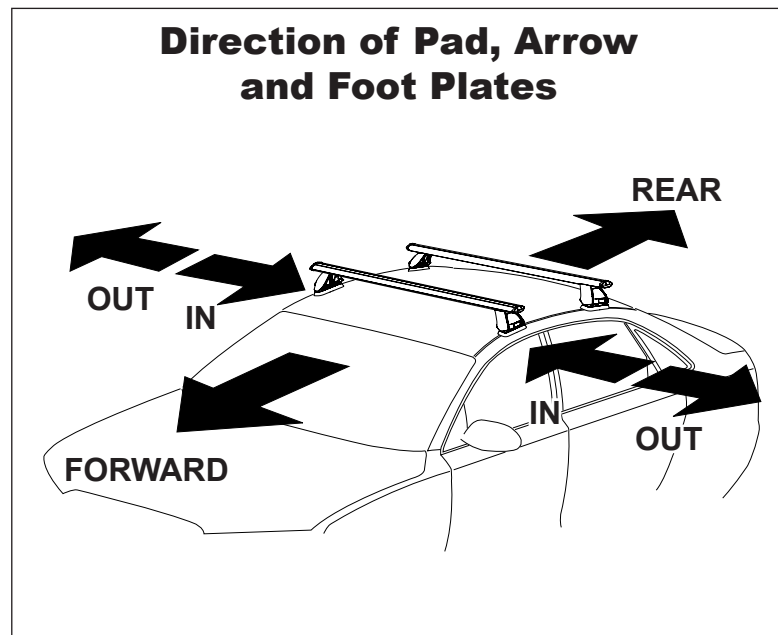

DK057 Rhino-Rack VA, Aero, Euro & HD crossbar instruction

Measurement A: CENTRE of door jamb to CENTRE arrow of leg foot plate.

Measurement B: CENTRE of Front leg foot plate arrow to CENTRE of Rear leg foot plate arrow.

Carrying capacity: Roof rack is rated to 75kg. Please refer to manufacturers handbook for your vehicles maximum roof load capacity. Always use the lower of the two figures.

If your vehicle is not listed on this fitting instruction please refer to your countries Rhino-Rack web site for the latest information.

VEHICLE	Date	Measurement A	Measurement B	Load Rating (includes racks 5kg/ 11lbs)
Renault Scenic 5dr Hatch	05/01 on	300mm	800mm	75kg / 165lbs