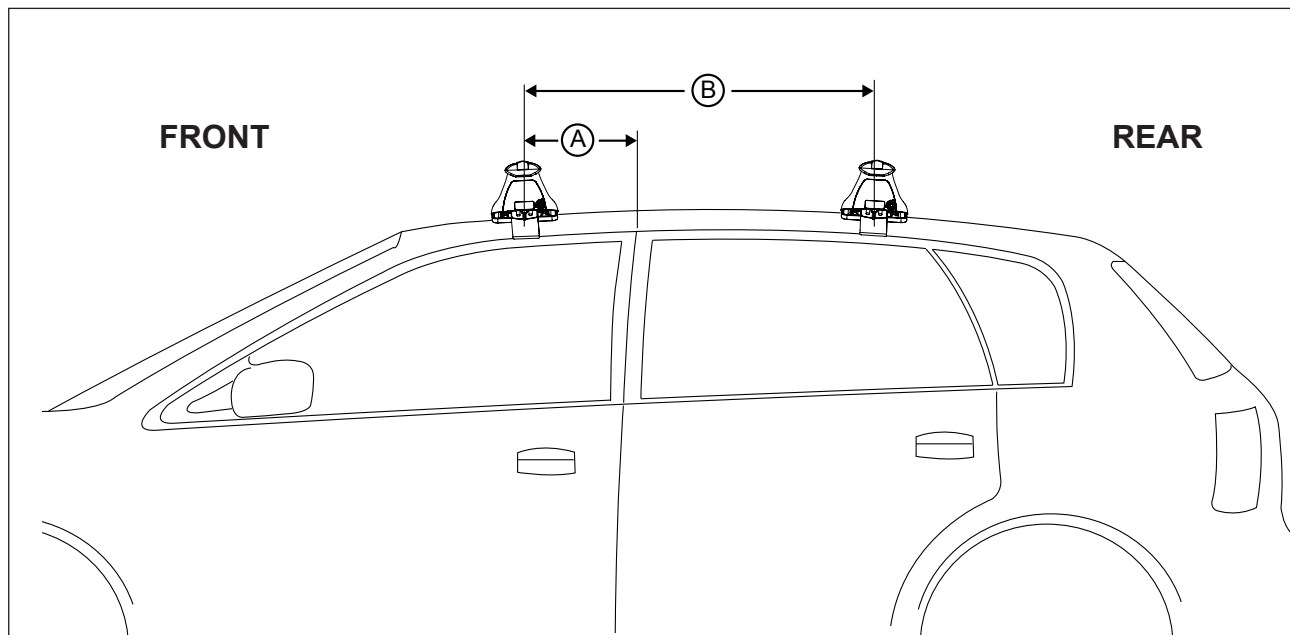

DK057 Rhino-Rack VA, Aero, Euro & HD crossbar instruction

Measurement A: CENTRE of door jamb to CENTRE arrow of leg foot plate.

Measurement B: CENTRE of Front leg foot plate arrow to CENTRE of Rear leg foot plate arrow.

Carrying capacity: Roof rack is rated to 75kg. Please refer to manufacturers handbook for your vehicles maximum roof load capacity. Always use the lower of the two figures.

If your vehicle is not listed on this fitting instruction please refer to your countries Rhino-Rack web site for the latest information.

VEHICLE	Date	Measurement A	Measurement B	Load Rating (includes racks 5kg/ 11lbs)
Renault Scenic 5dr Hatch	05/01 on	300mm	800mm	75kg / 165lbs