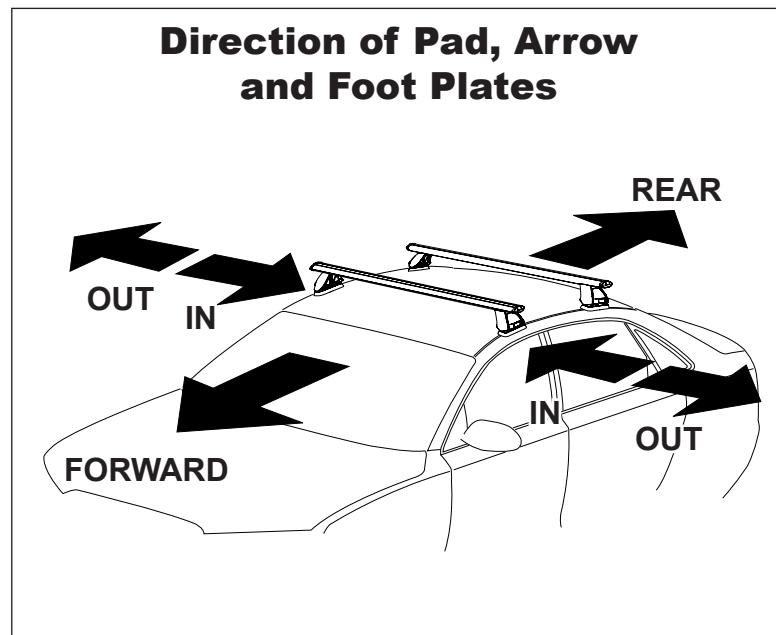

DK051 Rhino-Rack VA, Aero, Euro & HD crossbar instruction

Measurement A: CENTRE of door jamb to CENTRE arrow of leg foot plate.

Measurement B: CENTRE of Front leg foot plate arrow to CENTRE of Rear leg foot plate arrow.

Carrying capacity: Roof rack is rated to 75kg. Please refer to manufacturers handbook for your vehicles maximum roof load capacity. Always use the lower of the two figures.

If your vehicle is not listed on this fitting instruction please refer to your countries Rhino-Rack web site for the latest information.

VEHICLE	Date	Measurement A	Measurement B	Load Rating (includes racks 5kg/11lbs)
Ford Laser Sedan	10/94-03/99	300mm	700mm	75kg