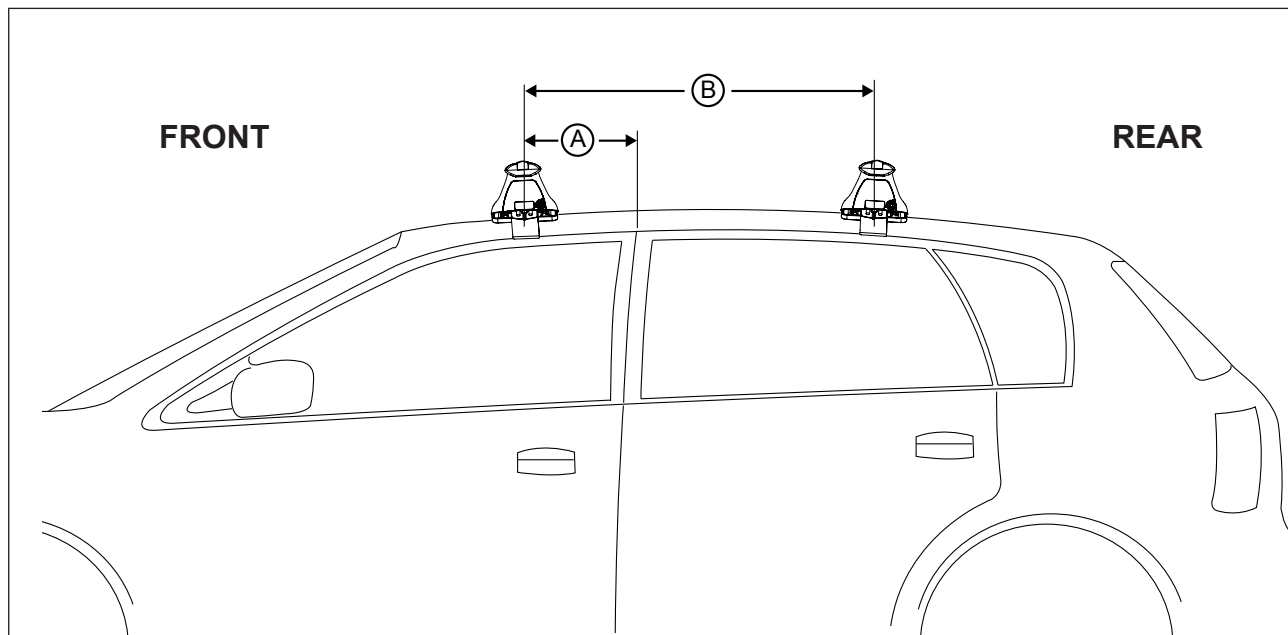

DK051 Rhino-Rack VA, Aero, Euro & HD crossbar instruction

Vehicle	Date	Crossbar	FRONT CROSSBAR					REAR CROSSBAR						
			Front Right Pad/ Clamp	Front Left Pad/ Clamp	Measurement strip length per side	Measurement strip length per side	Measurement Distance (x)	Foot plate arrow direction	Rear Right Pad/ Clamp	Rear Left Pad/ Clamp	Measurement strip length per side	Measurement strip length per side	Measurement Distance (x)	Foot plate arrow direction
Ford Laser Sedan	10/94-03/99	1180mm	M366 SUB0146		181mm	126mm	930mm	OUT	M366 SUB0145		171mm	116mm	910mm	OUT
			Arrow FORWARD						Arrow FORWARD					

DK051 Rhino-Rack VA, Aero, Euro & HD crossbar instruction

Measurement A: CENTRE of door jamb to CENTRE arrow of leg foot plate.

Measurement B: CENTRE of Front leg foot plate arrow to CENTRE of Rear leg foot plate arrow.

Carrying capacity: Roof rack is rated to 75kg. Please refer to manufacturers handbook for your vehicles maximum roof load capacity. Always use the lower of the two figures.

If your vehicle is not listed on this fitting instruction please refer to your countries Rhino-Rack web site for the latest information.