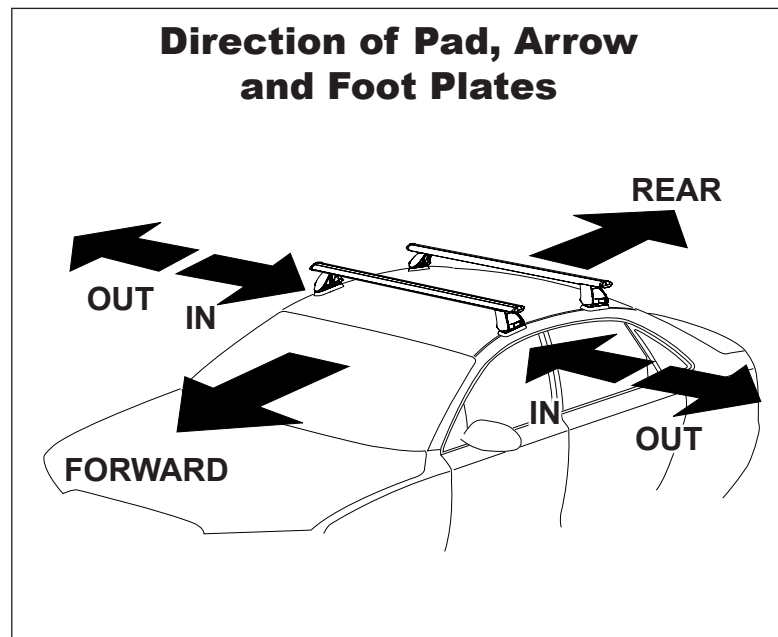

DK048 Rhino-Rack VA, Aero, Euro & HD crossbar instruction

Measurement A: CENTRE of door jamb to CENTRE arrow of leg foot plate.

Measurement B: CENTRE of Front leg foot plate arrow to CENTRE of Rear leg foot plate arrow.

Carrying capacity: Roof rack is rated to 75kg. Please refer to manufacturers handbook for your vehicles maximum roof load capacity. Always use the lower of the two figures.

If your vehicle is not listed on this fitting instruction please refer to your countries Rhino-Rack web site for the latest information.

VEHICLE	Date	Measurement A	Measurement B	Load Rating (includes racks 5kg/11lbs)
Suzuki Aerio 5dr Hatch	02-07	300mm / 11,13/16"	750mm / 29,17/32"	75kg / 165lbs
Suzuki Liana 4dr Sedan	10/01-08/07	300mm / 11,13/16"	750mm / 29,17/32"	75kg / 165lbs
Suzuki Aerio 4dr Sedan	02-06	300mm / 11,13/16"	750mm / 29,17/32"	75kg / 165lbs
Mitsubishi Challenger PA 4WD	09/98-11/09	250mm / 9,27/32"	900mm / 35,7/16"	75kg / 165lbs
Mitsubishi Montero Sport 4WD	97-04	250mm / 9,27/32"	900mm / 35,7/16"	75kg / 165lbs
Mitsubishi Pajero Sport 4WD	09/98-11/09	250mm / 9,27/32"	900mm / 35,7/16"	75kg / 165lbs