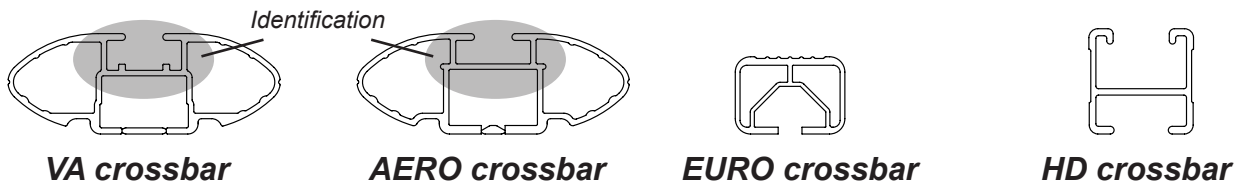

DK048 Rhino-Rack VA, Aero, Euro & HD crossbar instruction

IDENTIFICATION CHART

Vehicle	Date	Crossbar	FRONT CROSSBAR					REAR CROSSBAR				
			Front Right Pad/ Clamp	Front Left Pad/ Clamp	Measurement strip length per side	Measurement strip length per side	Measurement Distance (x)	Foot plate arrow direction	Rear Right Pad/ Clamp	Rear Left Pad/ Clamp	Measurement strip length per side	Measurement strip length per side
BMW 1 Series E87 5dr Hatch	04-11	1180mm	M367 SUB0144	207mm	152mm	982mm / 38,21/32"	OUT	M367 SUB0144	197mm	142mm	962mm / 37,7/8"	OUT
			Arrow FORWARD					Arrow FORWARD				
Daewoo Nubira J100/J150 4dr Sedan	06/97-05/03	1180mm	M367 SUB0144	162mm	107mm	892mm / 35,1/8"	OUT	M367 SUB0144	153mm	98mm	874mm / 34,13/32"	OUT
			Arrow FORWARD					Arrow FORWARD				
Mazda 626 4dr Sedan	07/97-08/02	1180mm	M367 SUB0144	207mm	152mm	982mm / 38,21/32"	OUT	M367 SUB0144	205mm	150mm	978mm / 38,1/2"	OUT
			Arrow FORWARD					Arrow FORWARD				
Mazda 626 5dr Hatch	07/97-08/02	1180mm	M367 SUB0144	208mm	153mm	984mm / 38,3/4"	OUT	M367 SUB0144	204mm	149mm	976mm / 38,27/64"	OUT
			Arrow FORWARD					Arrow FORWARD				
Mitsubishi Lancer 4dr Sedan	07/96-09/02	1180mm	M367 SUB0144	147mm	92mm	862mm / 33,15/16"	OUT	M367 SUB0144	157mm	102mm	882mm / 34,23/32"	OUT
			Arrow FORWARD					Arrow FORWARD				