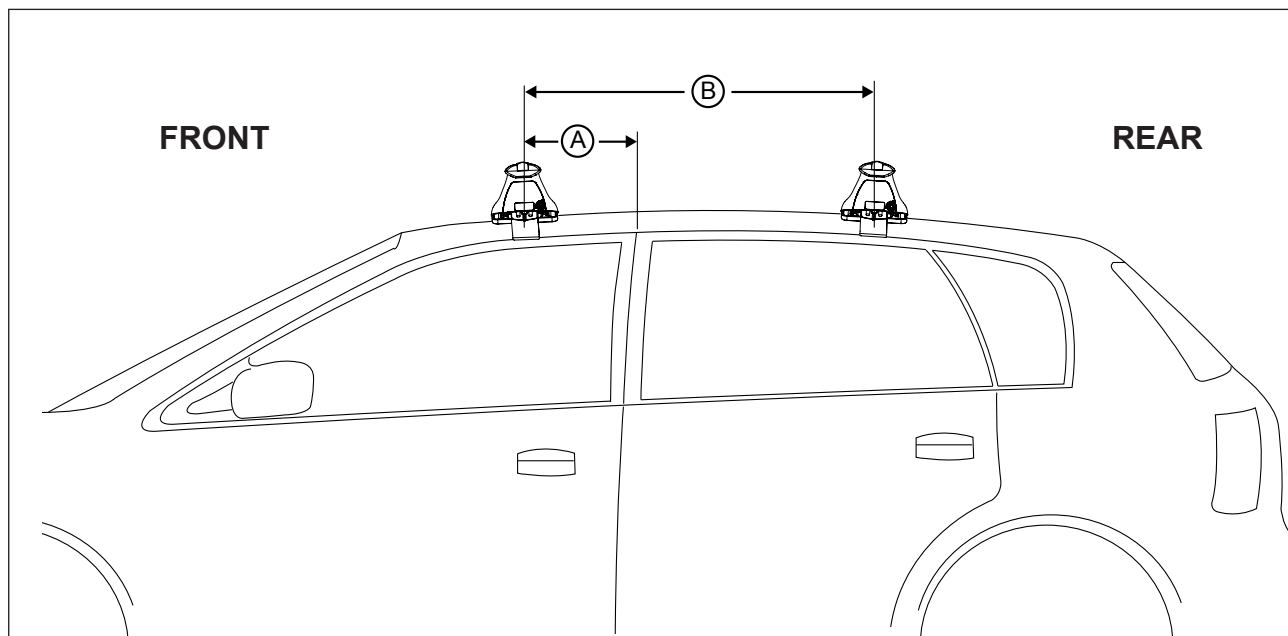

DK048 Rhino-Rack VA, Aero, Euro & HD crossbar instruction

Measurement A: CENTRE of door jamb to CENTRE arrow of leg foot plate.

Measurement B: CENTRE of Front leg foot plate arrow to CENTRE of Rear leg foot plate arrow.

Carrying capacity: Roof rack is rated to 75kg. Please refer to manufacturers handbook for your vehicles maximum roof load capacity. Always use the lower of the two figures.

If your vehicle is not listed on this fitting instruction please refer to your countries Rhino-Rack web site for the latest information.

VEHICLE	Date	Measurement A	Measurement B	Load Rating (includes racks 5kg/11lbs)
BMW 1 Series E87 5dr Hatch	04-11	300mm / 11,13/16"	750mm / 29,17/32"	75kg / 165lbs
Daewoo Nubira J100/J150 4dr Sedan	06/97-05/03	300mm / 11,13/16"	650mm / 25,19/32"	75kg / 165lbs
Mazda 626 4dr Sedan	07/97-08/02	250mm / 9,27/32"	700mm / 27,9/16"	75kg / 165lbs
Mazda 626 5dr Hatch	07/97-08/02	300mm / 11,13/16"	700mm / 27,9/16"	75kg / 165lbs
Mitsubishi Lancer 4dr Sedan	07/96-09/02	300mm / 11,13/16"	700mm / 27,9/16"	75kg / 165lbs
Suzuki Liana 5dr Hatch	10/01-08/07	300mm / 11,13/16"	750mm / 29,17/32"	75kg / 165lbs