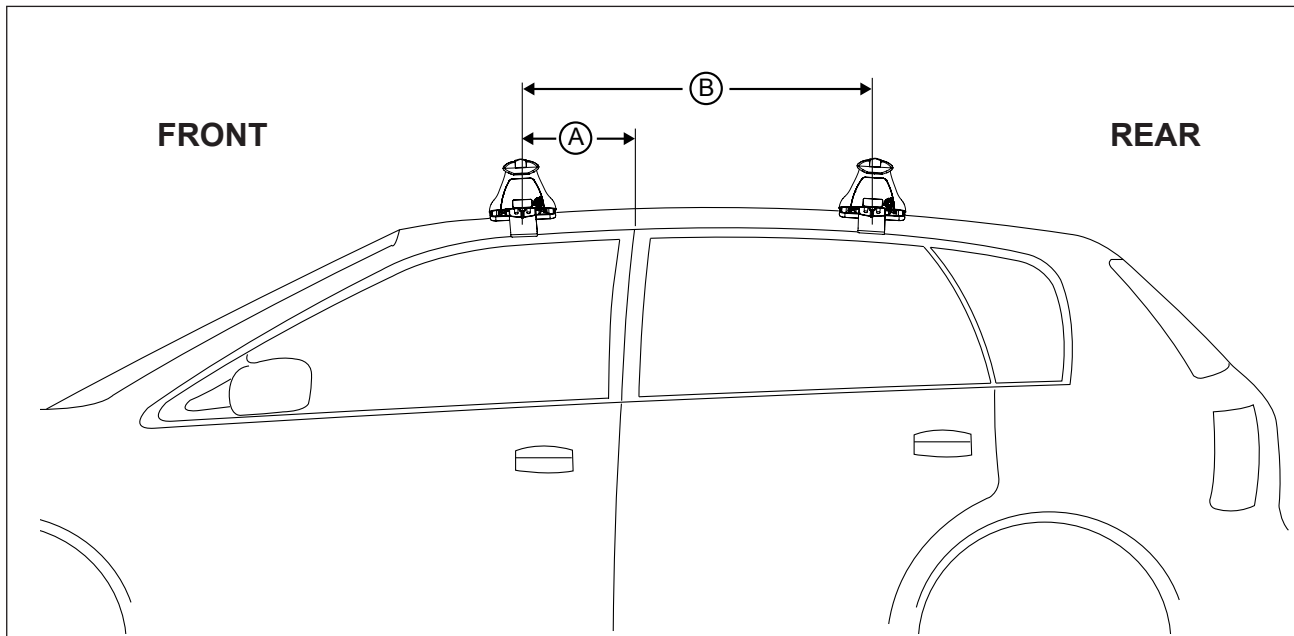

DK048 Rhino-Rack VA, Aero, Euro & HD crossbar instruction

Measurement A: CENTRE of door jamb to CENTRE arrow of leg foot plate.

Measurement B: CENTRE of Front leg foot plate arrow to CENTRE of Rear leg foot plate arrow.

Carrying capacity: Roof rack is rated to 75kg. Please refer to manufacturers handbook for your vehicles maximum roof load capacity. Always use the lower of the two figures.

If your vehicle is not listed on this fitting instruction please refer to your countries Rhino-Rack web site for the latest information.

VEHICLE	Date	Measurement A	Measurement B	Load Rating (includes racks 5kg/11lbs)
Mitsubishi Shogun Sport 4WD	09/98-11/09	250mm / 9,27/32"	900mm / 35,7/16"	75kg / 165lbs