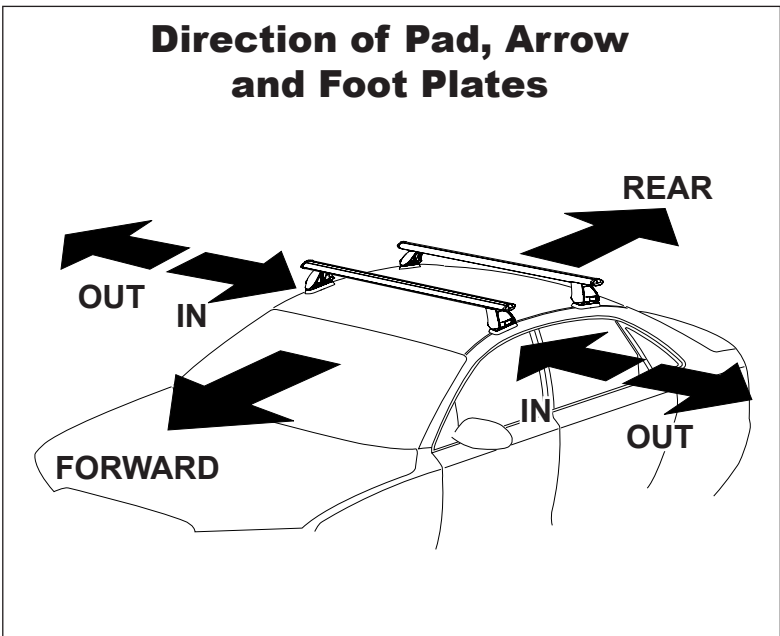

DK048 Rhino-Rack VA, Aero, Euro & HD crossbar instruction

Measurement A: CENTRE of door jamb to CENTRE arrow of leg foot plate.

Measurement B: CENTRE of Front leg foot plate arrow to CENTRE of Rear leg foot plate arrow.

Carrying capacity: Roof rack is rated to 75kg. Please refer to manufacturers handbook for your vehicles maximum roof load capacity. Always use the lower of the two figures.

If your vehicle is not listed on this fitting instruction please refer to your countries Rhino-Rack web site for the latest information.

VEHICLE	Date	Measurement A	Measurement B	Load Rating (includes racks 5kg/11lbs)
Mitsubishi Shogun Sport 4WD	09/98-11/09	250mm / 9,27/32"	900mm / 35,7/16"	75kg / 165lbs