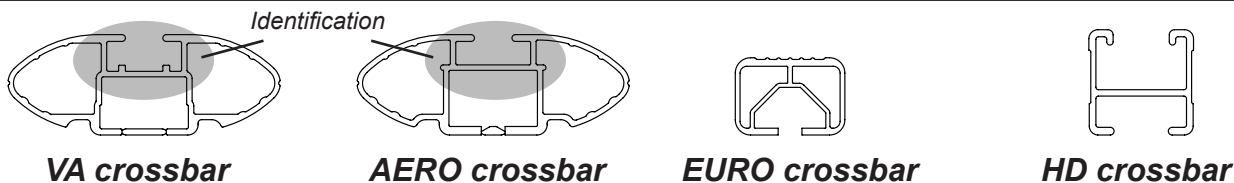

DK048 Rhino-Rack VA, Aero, Euro & HD crossbar instruction

IDENTIFICATION CHART

Vehicle	Date	Crossbar	FRONT CROSSBAR					REAR CROSSBAR						
			Front Right Pad/ Clamp	Front Left Pad/ Clamp	Measurement strip length per side	Measurement strip length per side	Measurement Distance (x)	Foot plate arrow direction	Rear Right Pad/ Clamp	Rear Left Pad/ Clamp	Measurement strip length per side	Measurement strip length per side	Measurement Distance (x)	Foot plate arrow direction
Suzuki Liana 5dr Hatch	10/01-08/07	1180mm	M367 SUB0144	209mm	154mm	986mm / 38,13/16"	OUT	M367 SUB0144	194mm	139mm	956mm / 37,41/64"	OUT		
			Arrow FORWARD					Arrow FORWARD						
Suzuki Aerio 5dr Hatch	02-07	1180mm	M367 SUB0144	209mm	154mm	986mm / 38,13/16"	OUT	M367 SUB0144	194mm	139mm	956mm / 37,41/64"	OUT		
			Arrow FORWARD					Arrow FORWARD						
Suzuki Liana 4dr Sedan	10/01-08/07	1180mm	M367 SUB0144	209mm	154mm	984mm / 38,3/4"	OUT	M367 SUB0144	203mm	148mm	974mm / 38,11/32"	OUT		
			Arrow FORWARD					Arrow FORWARD						
Suzuki Aerio 4dr Sedan	02-06	1180mm	M367 SUB0144	209mm	154mm	984mm / 38,3/4"	OUT	M367 SUB0144	203mm	148mm	974mm / 38,11/32"	OUT		
			Arrow FORWARD					Arrow FORWARD						
Mitsubishi Challenger PA 4WD	09/98-11/09	1260mm	M367 SUB0144	174mm	61mm	996mm / 39,7/32"	OUT	M367 SUB0144	173mm	60mm	994mm / 39,9/64"	OUT		
			Arrow FORWARD					Arrow FORWARD