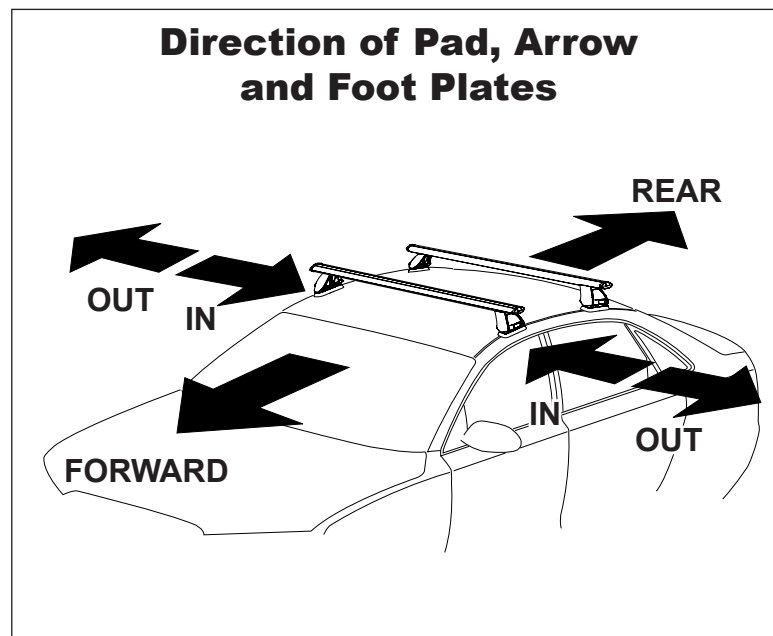

DK048 Rhino-Rack VA, Aero, Euro & HD crossbar instruction

Measurement A: CENTRE of door jamb to CENTRE arrow of leg foot plate.

Measurement B: CENTRE of Front leg foot plate arrow to CENTRE of Rear leg foot plate arrow.

Carrying capacity: Roof rack is rated to 75kg. Please refer to manufacturers handbook for your vehicles maximum roof load capacity. Always use the lower of the two figures.

If your vehicle is not listed on this fitting instruction please refer to your countries Rhino-Rack web site for the latest information.

VEHICLE	Date	Measurement A	Measurement B	Load Rating (includes racks 5kg/11lbs)
BMW 1 Series E87 5dr Hatch	04-11	300mm / 11,13/16"	750mm / 29,17/32"	75kg / 165lbs
Daewoo Nubira J100/J150 4dr Sedan	06/97-05/03	300mm / 11,13/16"	650mm / 25,19/32"	75kg / 165lbs
Mazda 626 4dr Sedan	07/97-08/02	250mm / 9,27/32"	700mm / 27,9/16"	75kg / 165lbs
Mazda 626 5dr Hatch	07/97-08/02	300mm / 11,13/16"	700mm / 27,9/16"	75kg / 165lbs
Mitsubishi Lancer 4dr Sedan	07/96-09/02	300mm / 11,13/16"	700mm / 27,9/16"	75kg / 165lbs
Suzuki Liana 5dr Hatch	10/01-08/07	300mm / 11,13/16"	750mm / 29,17/32"	75kg / 165lbs