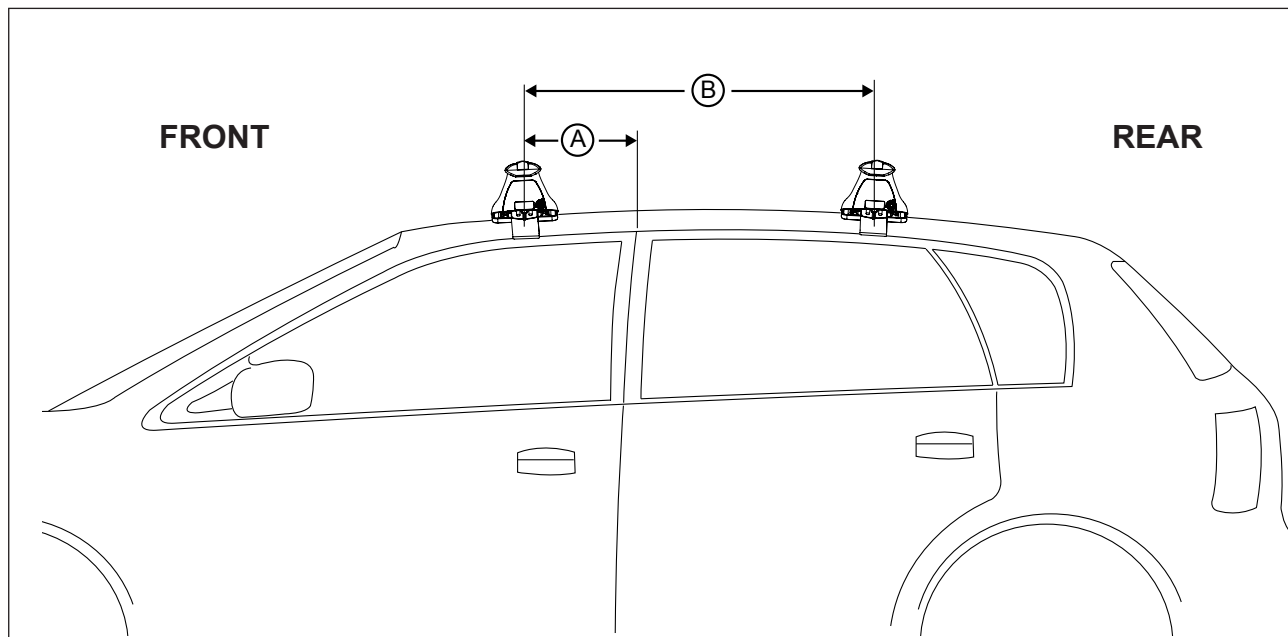

DK048 Rhino-Rack VA, Aero, Euro & HD crossbar instruction

Measurement A: CENTRE of door jamb to CENTRE arrow of leg foot plate.

Measurement B: CENTRE of Front leg foot plate arrow to CENTRE of Rear leg foot plate arrow.

Carrying capacity: Roof rack is rated to 75kg. Please refer to manufacturers handbook for your vehicles maximum roof load capacity. Always use the lower of the two figures.

If your vehicle is not listed on this fitting instruction please refer to your countries Rhino-Rack web site for the latest information.

VEHICLE	Date	Measurement A	Measurement B	Load Rating (includes racks 5kg/11lbs)
Suzuki Aerio 5dr Hatch	02-07	300mm / 11,13/16"	750mm / 29,17/32"	75kg / 165lbs
Suzuki Liana 4dr Sedan	10/01-08/07	300mm / 11,13/16"	750mm / 29,17/32"	75kg / 165lbs
Suzuki Aerio 4dr Sedan	02-06	300mm / 11,13/16"	750mm / 29,17/32"	75kg / 165lbs
Mitsubishi Challenger PA 4WD	09/98-11/09	250mm / 9,27/32"	900mm / 35,7/16"	75kg / 165lbs
Mitsubishi Montero Sport 4WD	97-04	250mm / 9,27/32"	900mm / 35,7/16"	75kg / 165lbs
Mitsubishi Pajero Sport 4WD	09/98-11/09	250mm / 9,27/32"	900mm / 35,7/16"	75kg / 165lbs